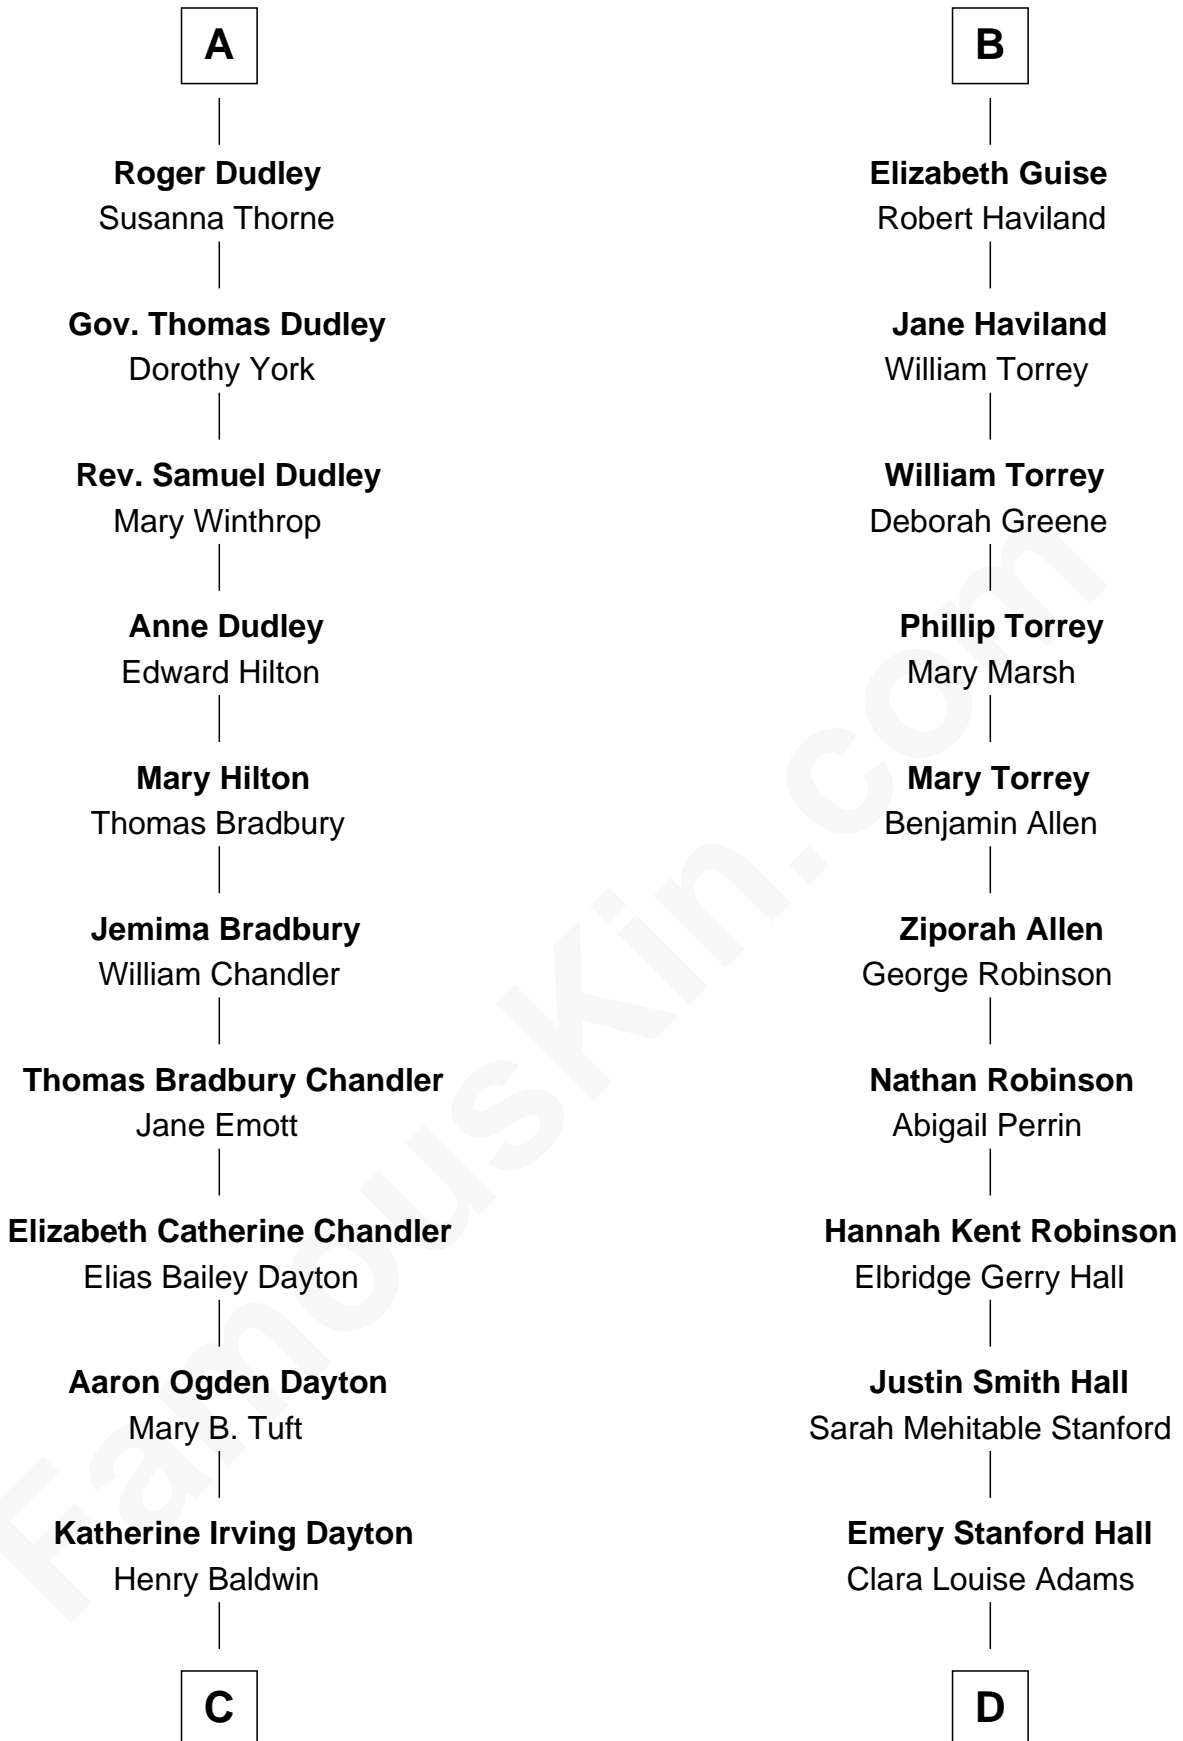

FamousKin.com
Relationship Chart of
Christopher Reeve
Movie Actor

18th cousin 2 times removed of
Raquel Welch
Movie Actress

FamousKin.com