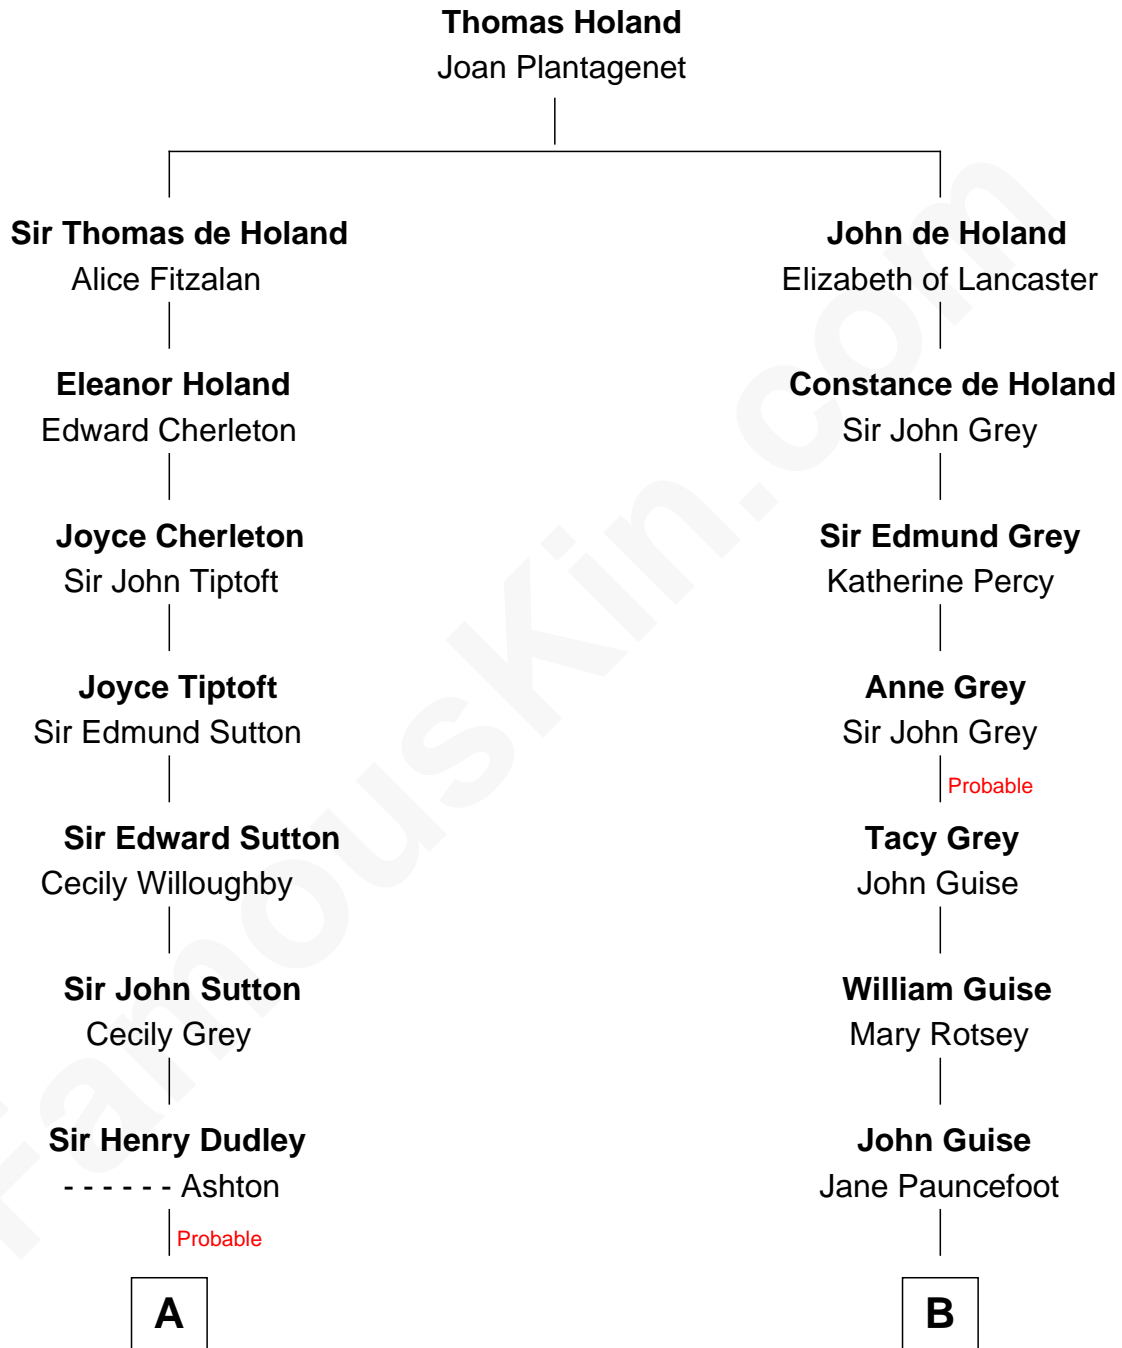

FamousKin.com
Relationship Chart of
Christopher Reeve
Movie Actor

18th cousin 2 times removed of
Raquel Welch
Movie Actress

FamousKin.com