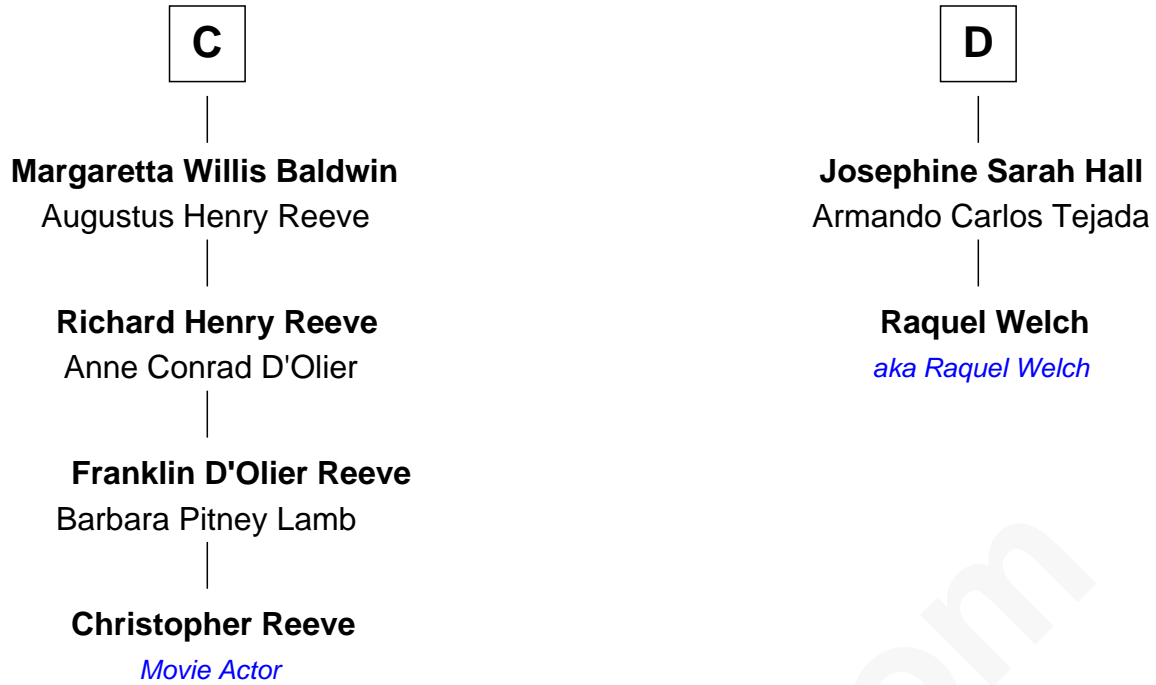

FamousKin.com
Relationship Chart of
Christopher Reeve
Movie Actor

18th cousin 2 times removed of
Raquel Welch
Movie Actress

FamousKin.com