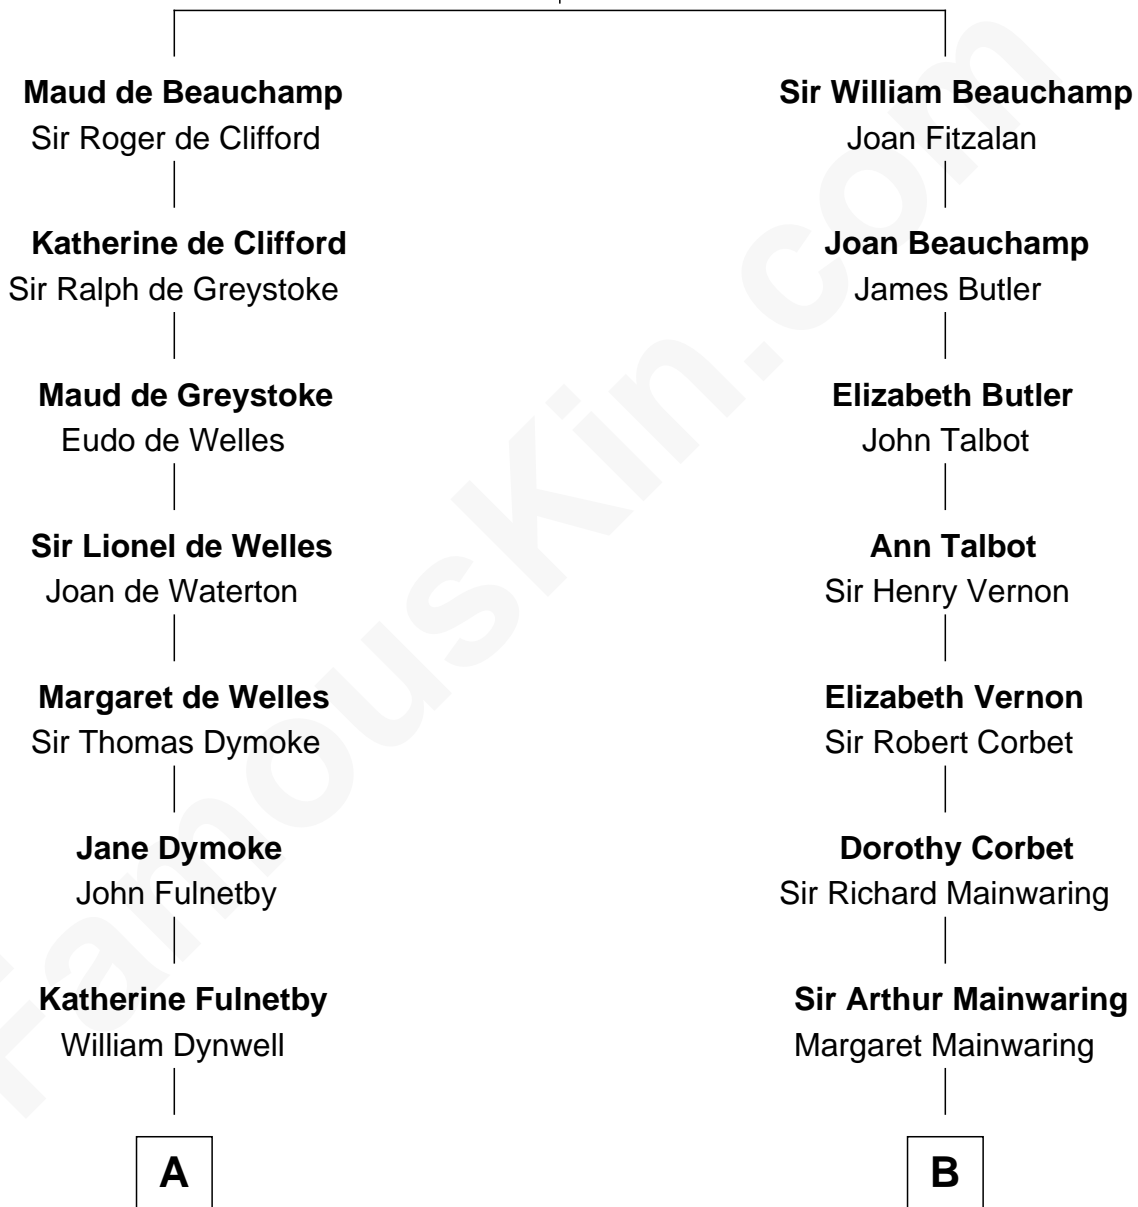

FamousKin.com
Relationship Chart of
Christopher Reeve
Movie Actor

16th cousin 5 times removed of
Grover Cleveland
22nd and 24th U.S. President

Sir Thomas de Beauchamp
 Katherine de Mortimer

C

—
Katherine Irving Dayton

Henry Baldwin

—
Margaretta Willis Baldwin

Augustus Henry Reeve

—
Richard Henry Reeve

Anne Conrad D'Olier

—
Franklin D'Olier Reeve

Barbara Pitney Lamb

—
Christopher Reeve