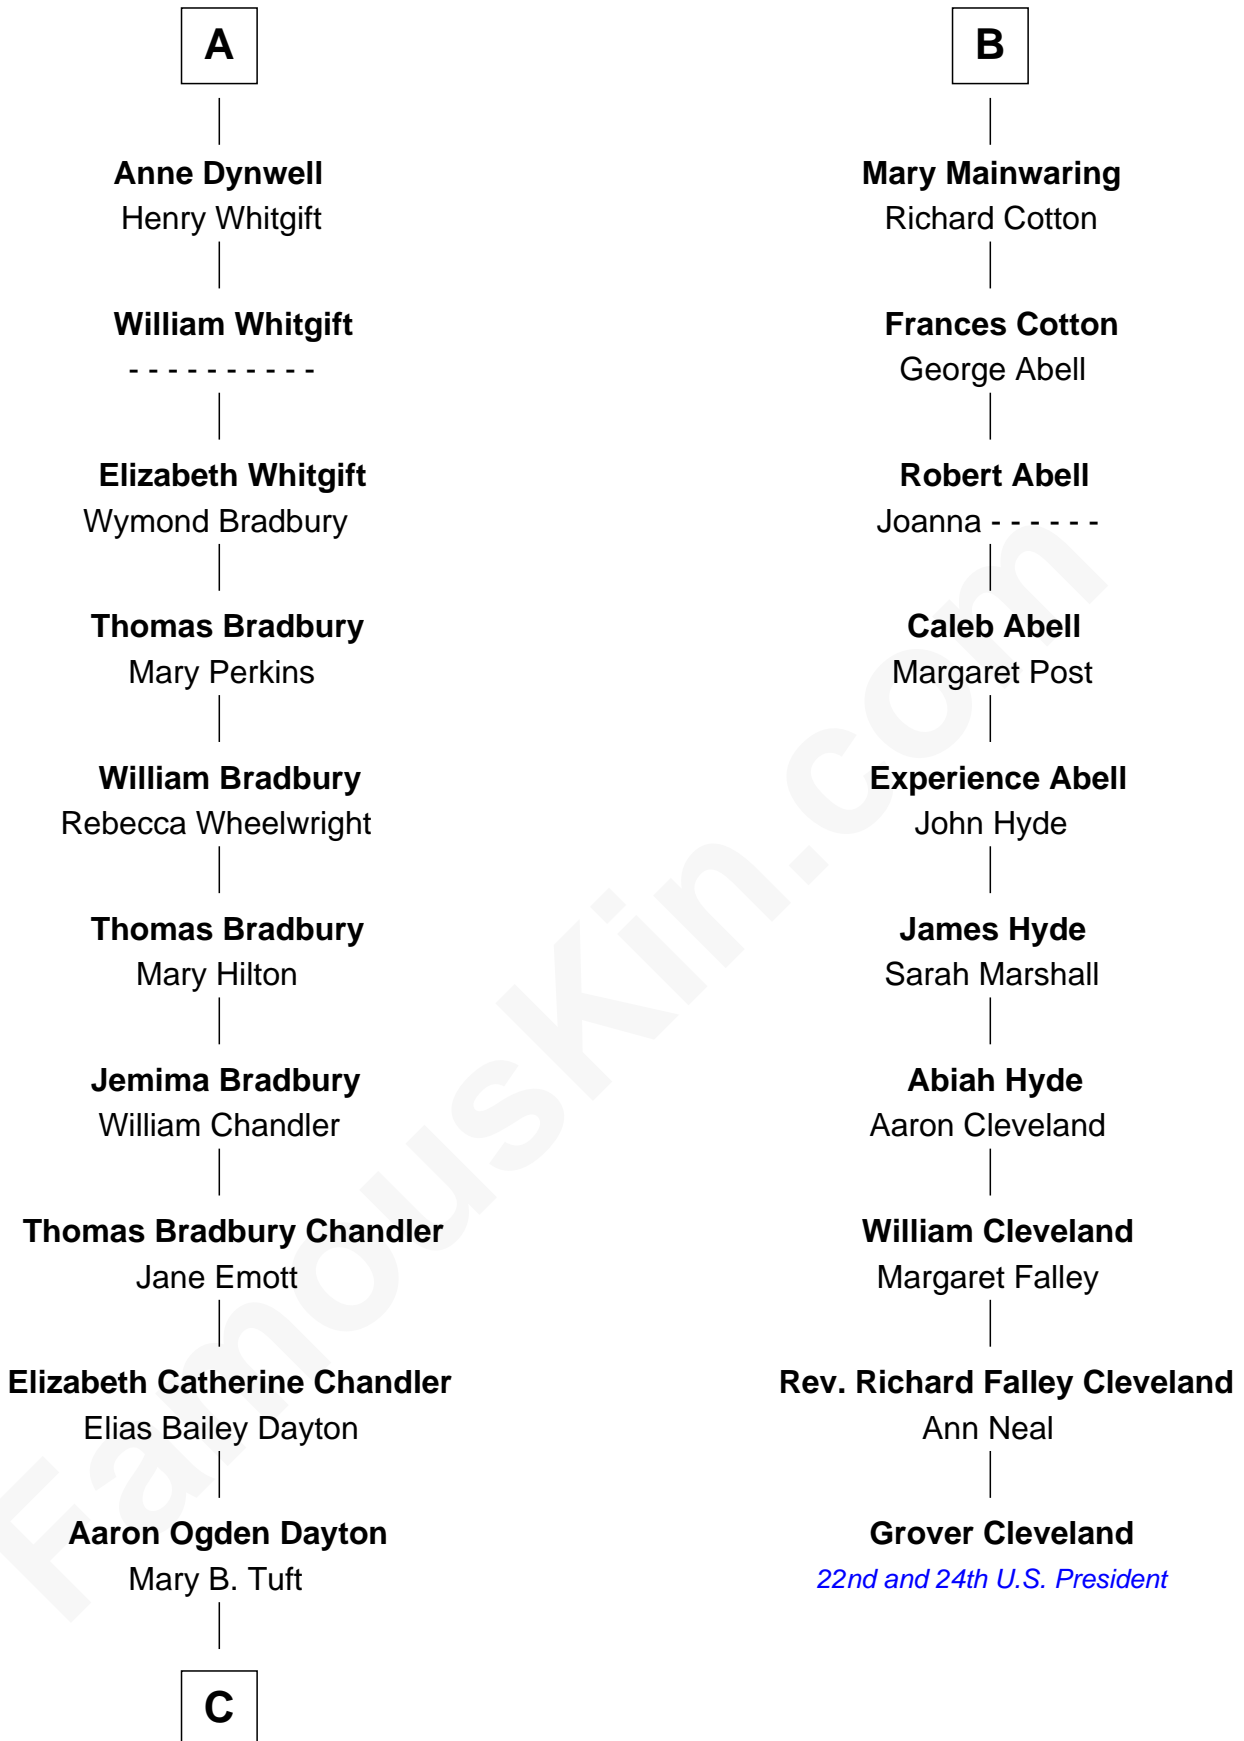

FamousKin.com
Relationship Chart of
Christopher Reeve
Movie Actor

16th cousin 5 times removed of
Grover Cleveland
22nd and 24th U.S. President

Sir Thomas de Beauchamp
 Katherine de Mortimer

C

—
Katherine Irving Dayton

Henry Baldwin

—
Margaretta Willis Baldwin

Augustus Henry Reeve

—
Richard Henry Reeve

Anne Conrad D'Olier

—
Franklin D'Olier Reeve

Barbara Pitney Lamb

—
Christopher Reeve