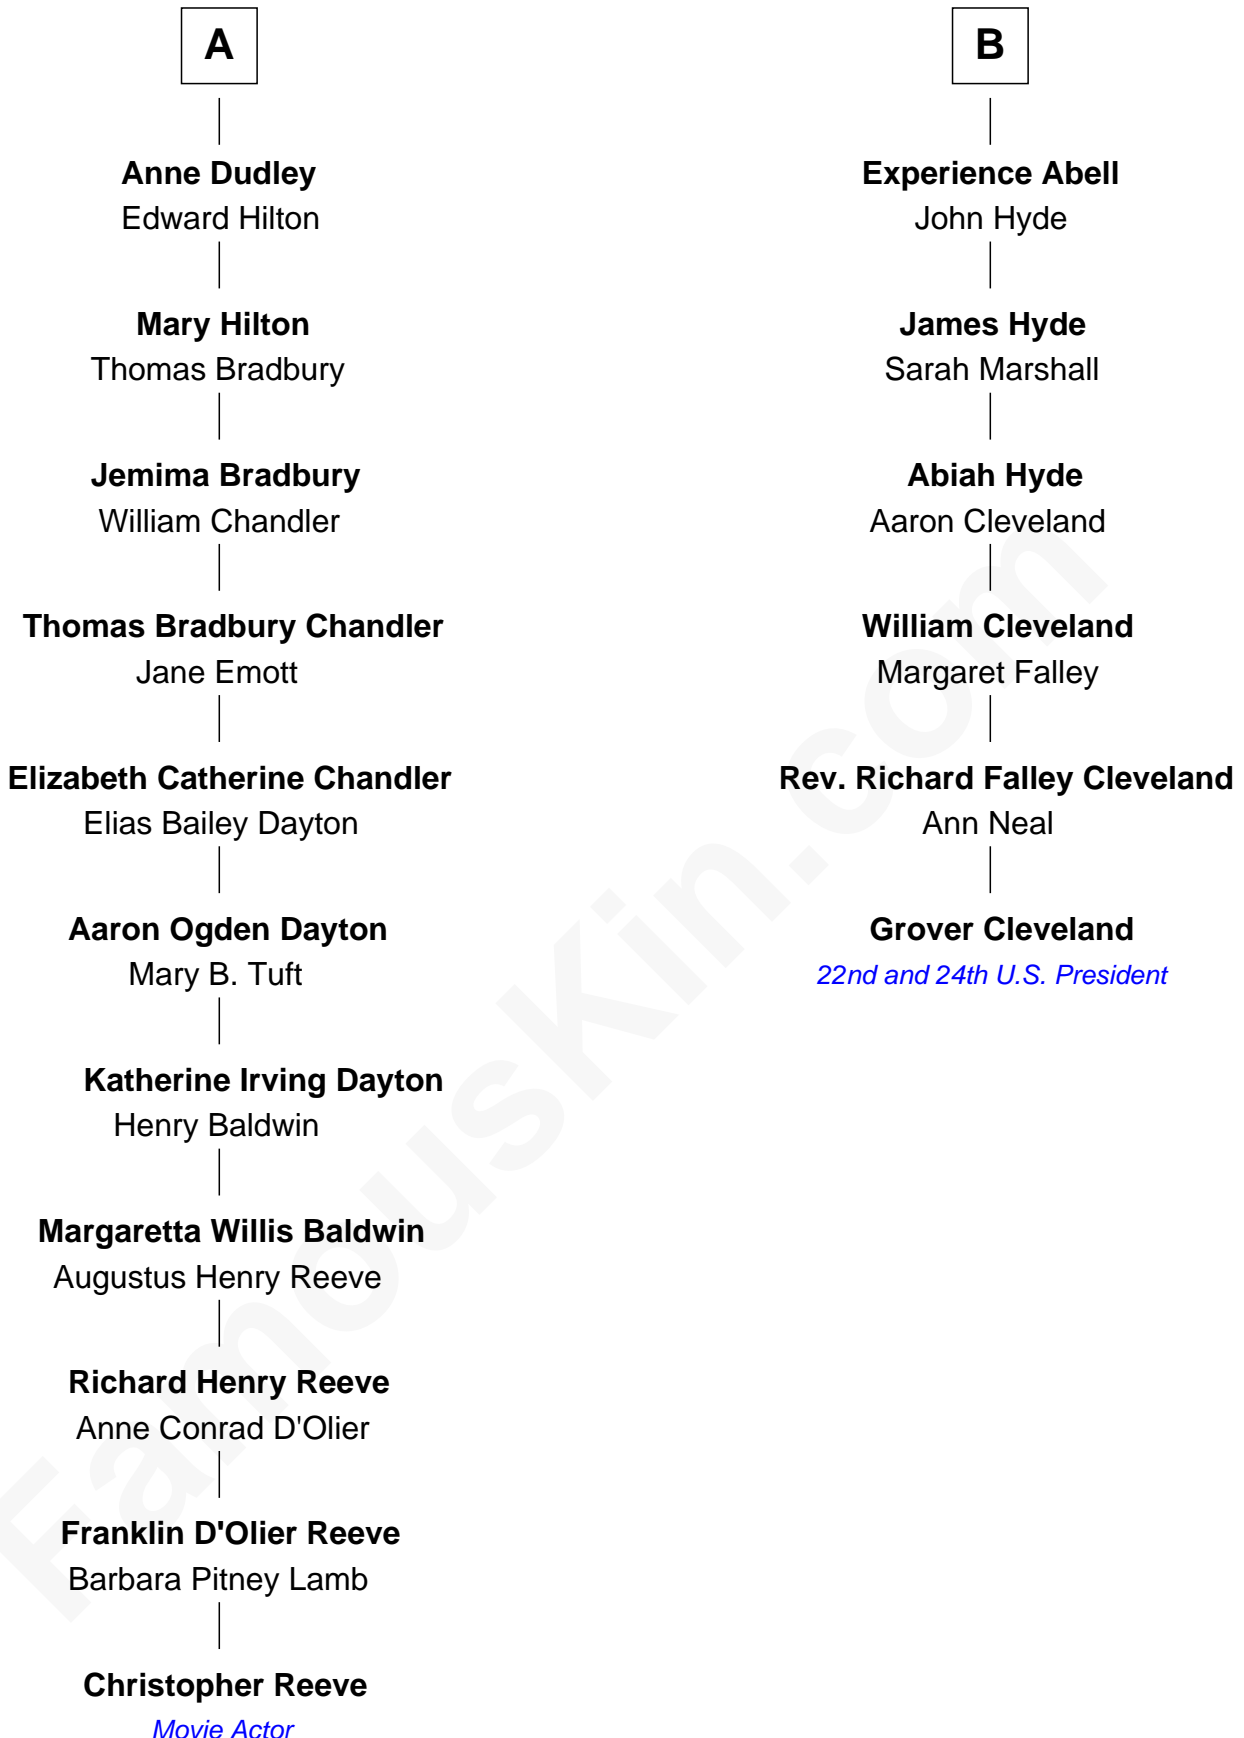

**FamousKin.com**  
**Relationship Chart of**  
**Christopher Reeve**  
*Movie Actor*

12th cousin 5 times removed of  
**Grover Cleveland**  
*22nd and 24th U.S. President*

Christopher Reeve photo by [Jbfrankel](#) ([CC BY-SA 3.0](#))