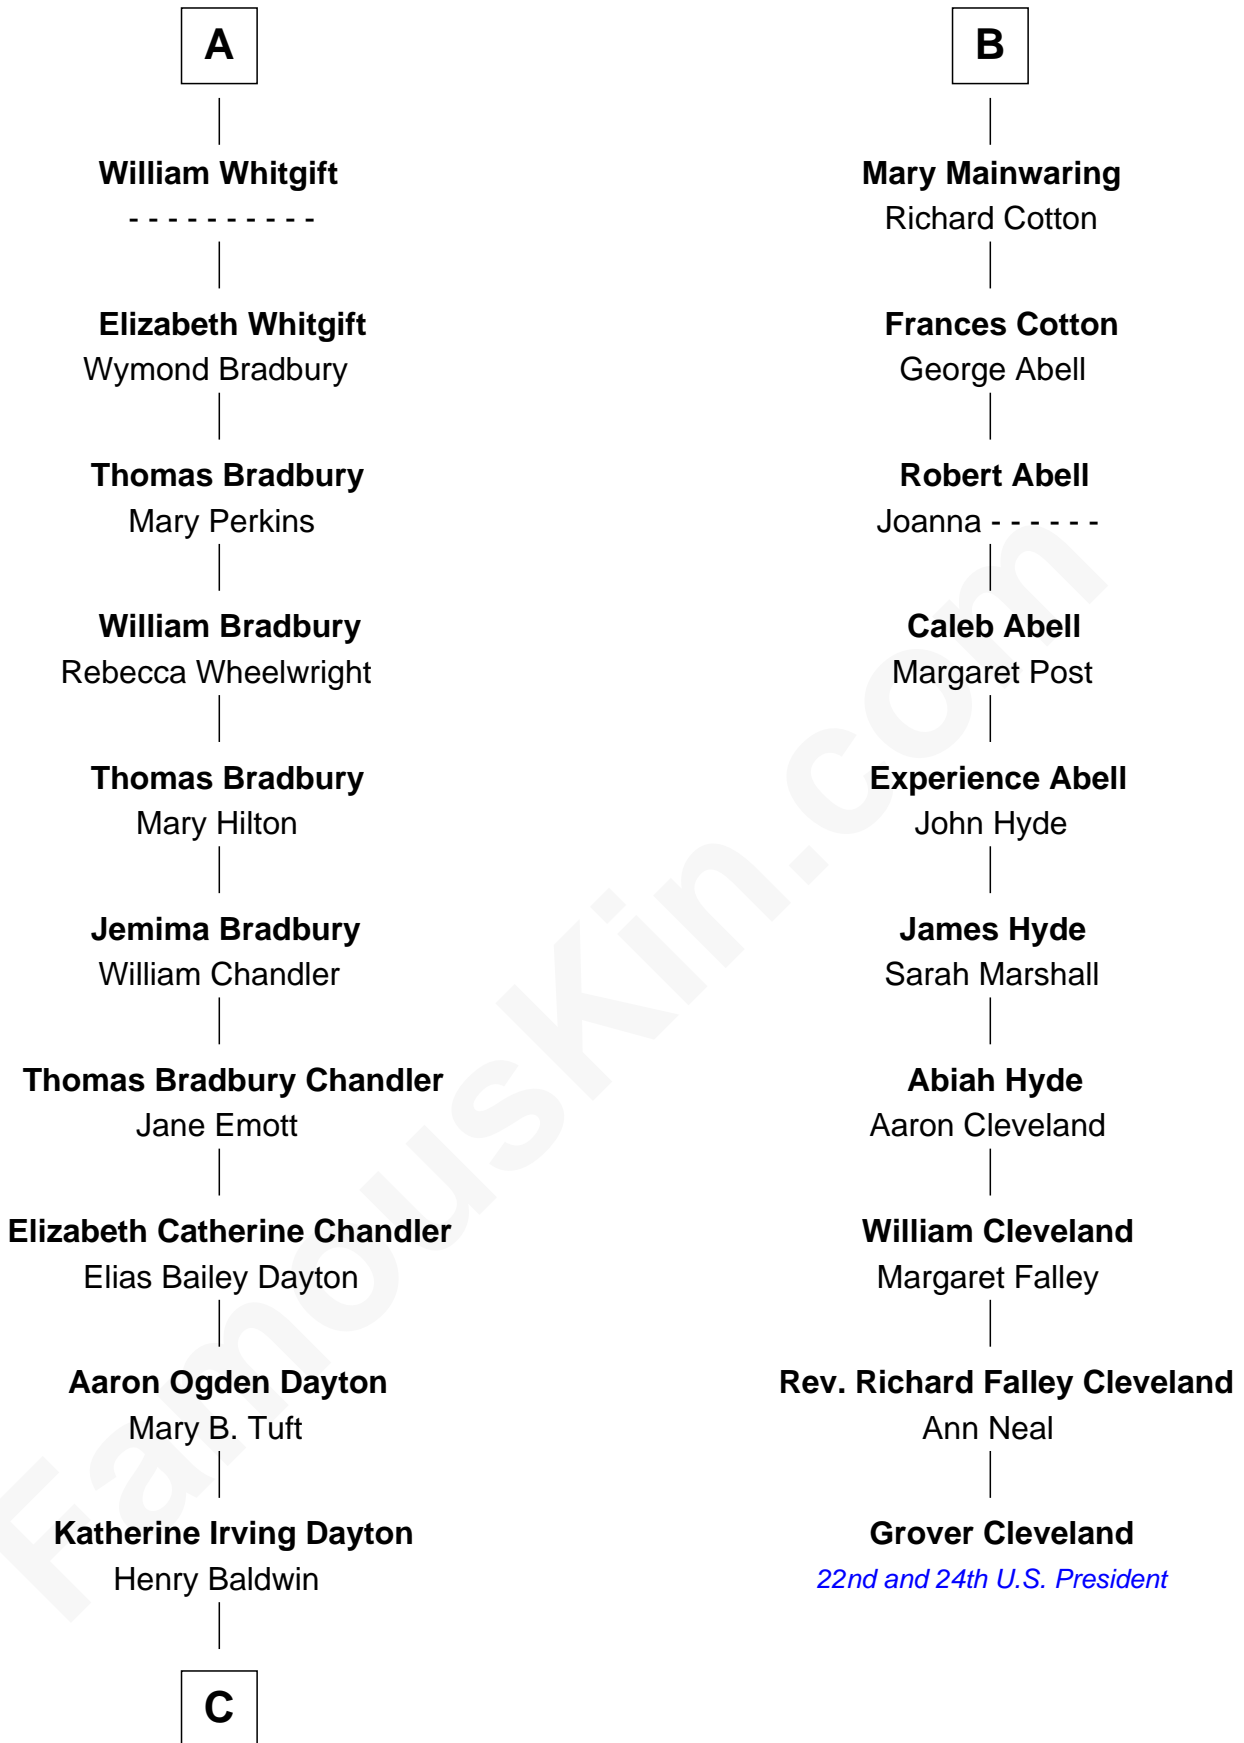

FamousKin.com
Relationship Chart of
Christopher Reeve
Movie Actor

16th cousin 4 times removed of
Grover Cleveland
22nd and 24th U.S. President

C

—
Margaretta Willis Baldwin

Augustus Henry Reeve

—
Richard Henry Reeve

Anne Conrad D'Olier

—
Franklin D'Olier Reeve

Barbara Pitney Lamb

—
Christopher Reeve

Movie Actor

FamousKin.com