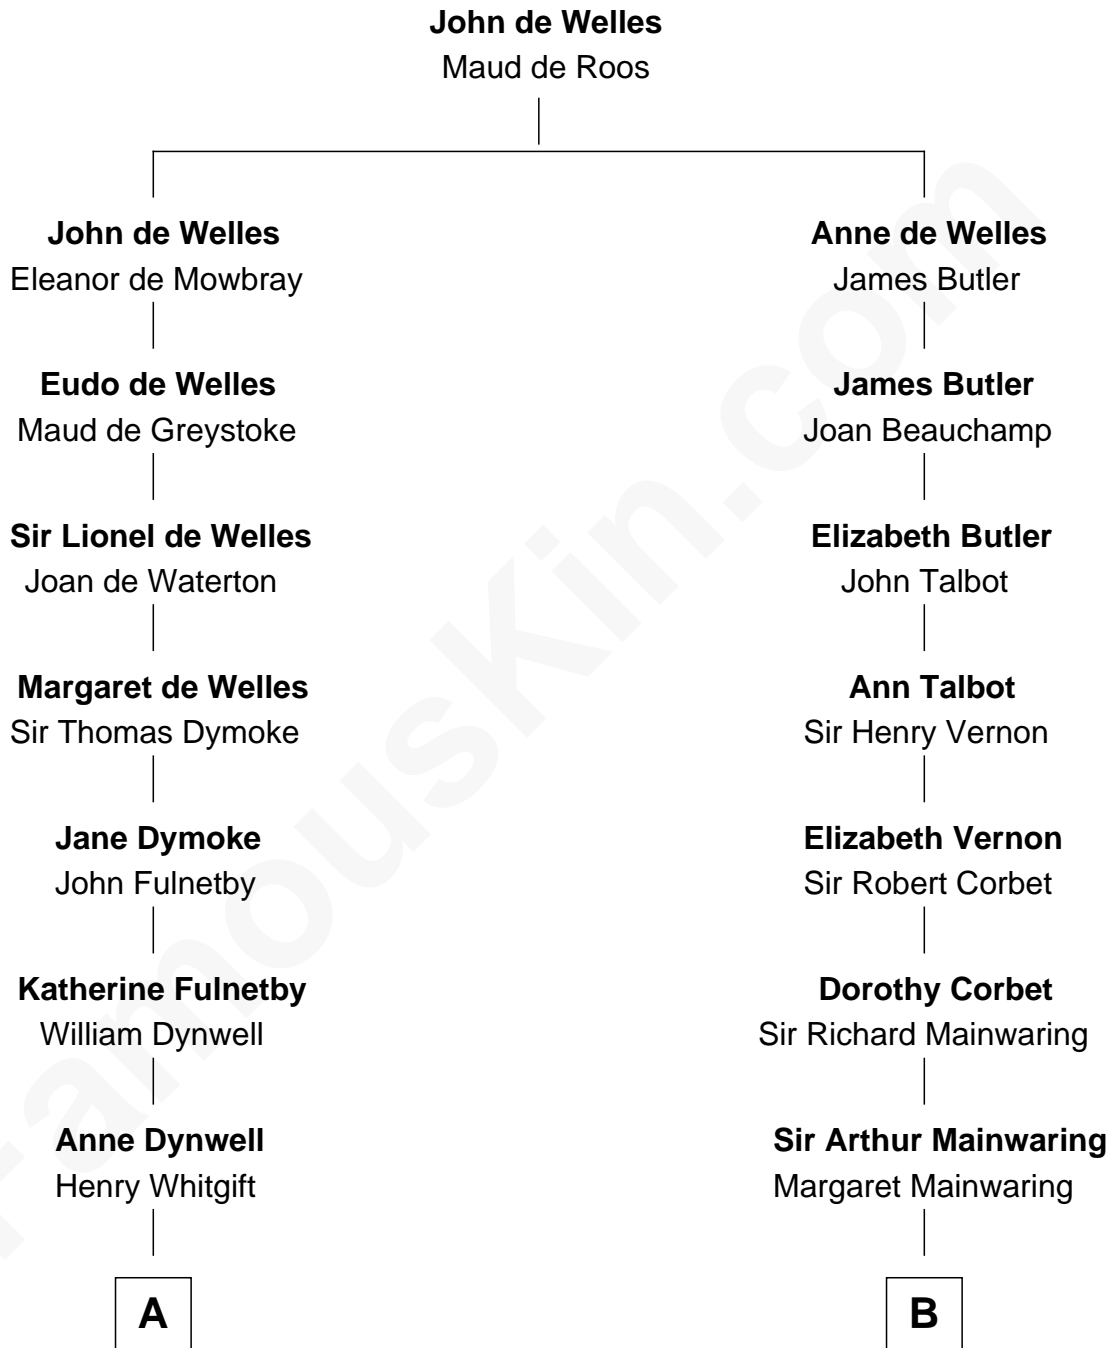

FamousKin.com
Relationship Chart of
Christopher Reeve
Movie Actor

16th cousin 4 times removed of
Grover Cleveland
22nd and 24th U.S. President

C

—
Margaretta Willis Baldwin

Augustus Henry Reeve

—
Richard Henry Reeve

Anne Conrad D'Olier

—
Franklin D'Olier Reeve

Barbara Pitney Lamb

—
Christopher Reeve

Movie Actor

FamousKin.com