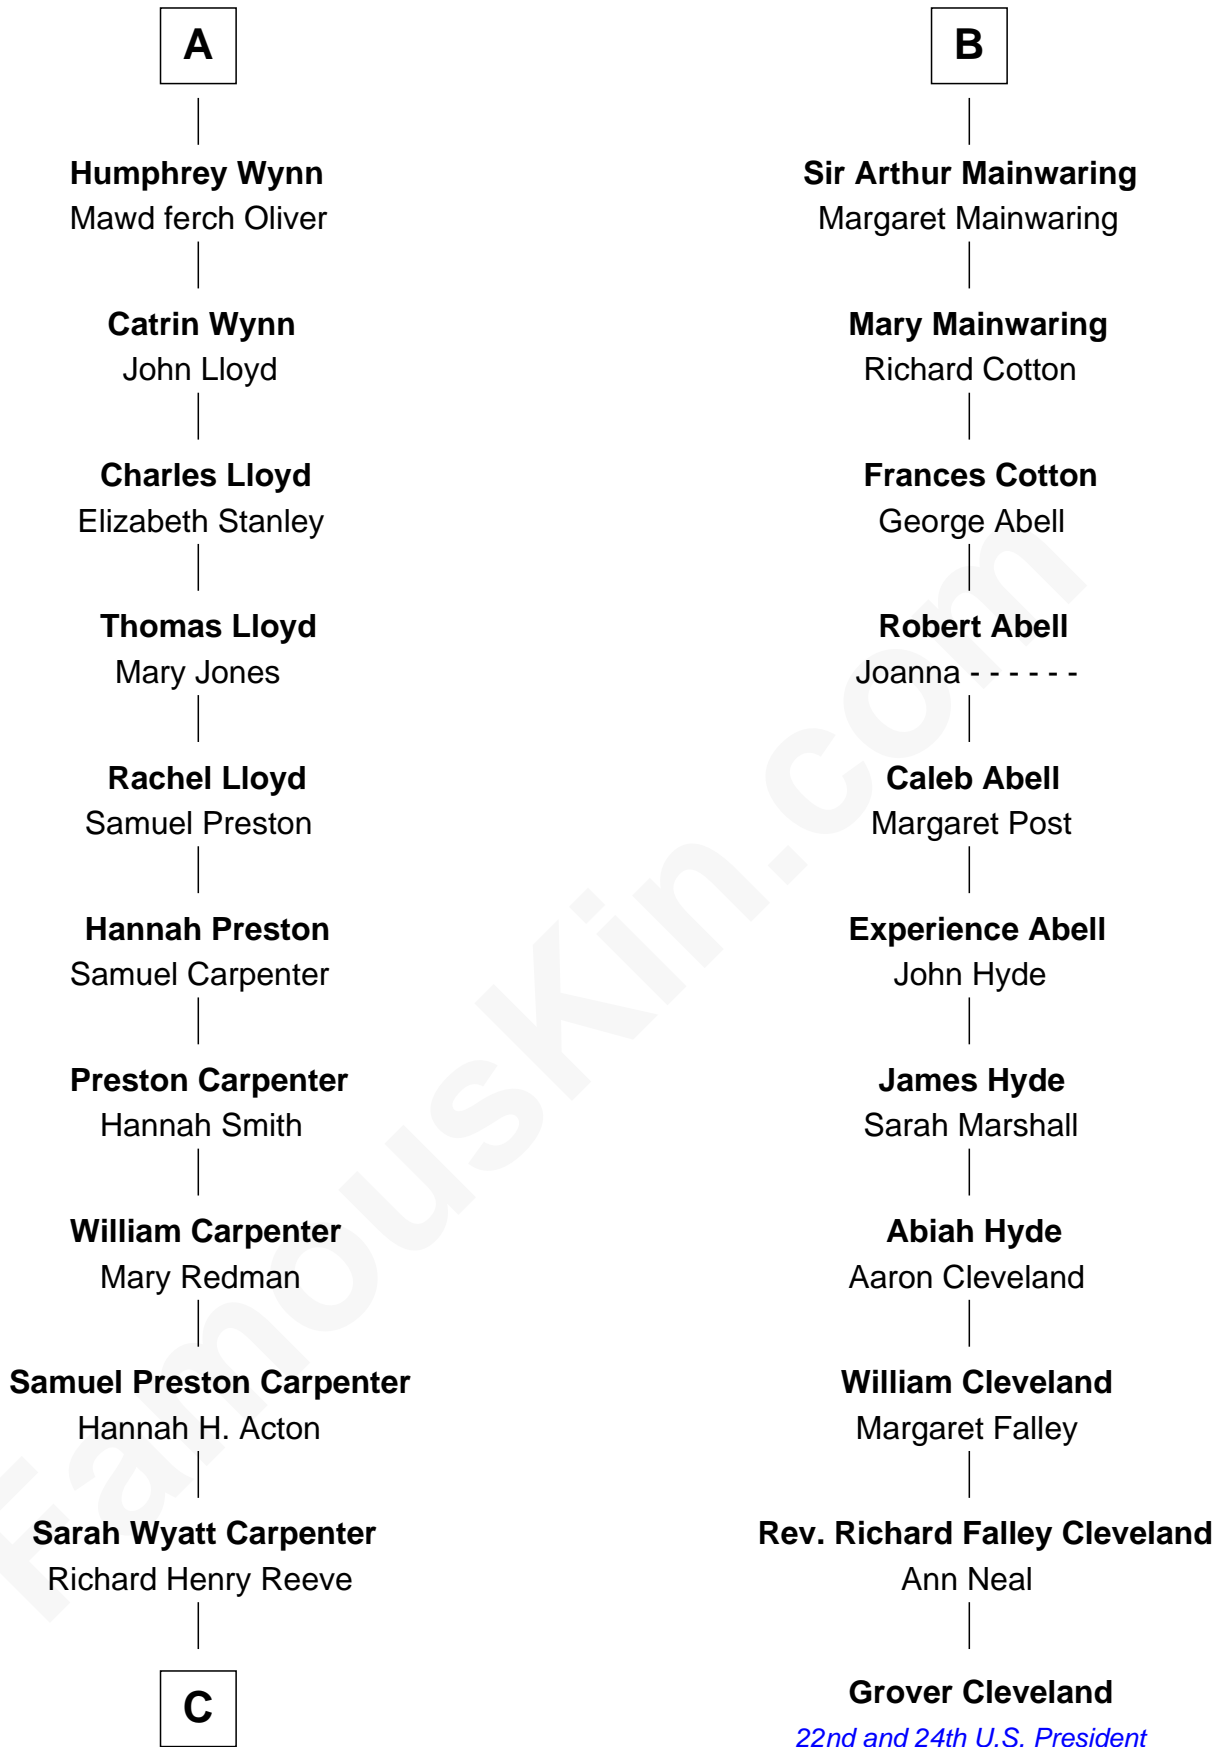

FamousKin.com
Relationship Chart of
Christopher Reeve
Movie Actor

17th cousin 3 times removed of
Grover Cleveland
22nd and 24th U.S. President

C

—
Augustus Henry Reeve
Margaretta Willis Baldwin

—
Richard Henry Reeve
Anne Conrad D'Olier

—
Franklin D'Olier Reeve
Barbara Pitney Lamb

—
Christopher Reeve
Movie Actor

FamousKin.com