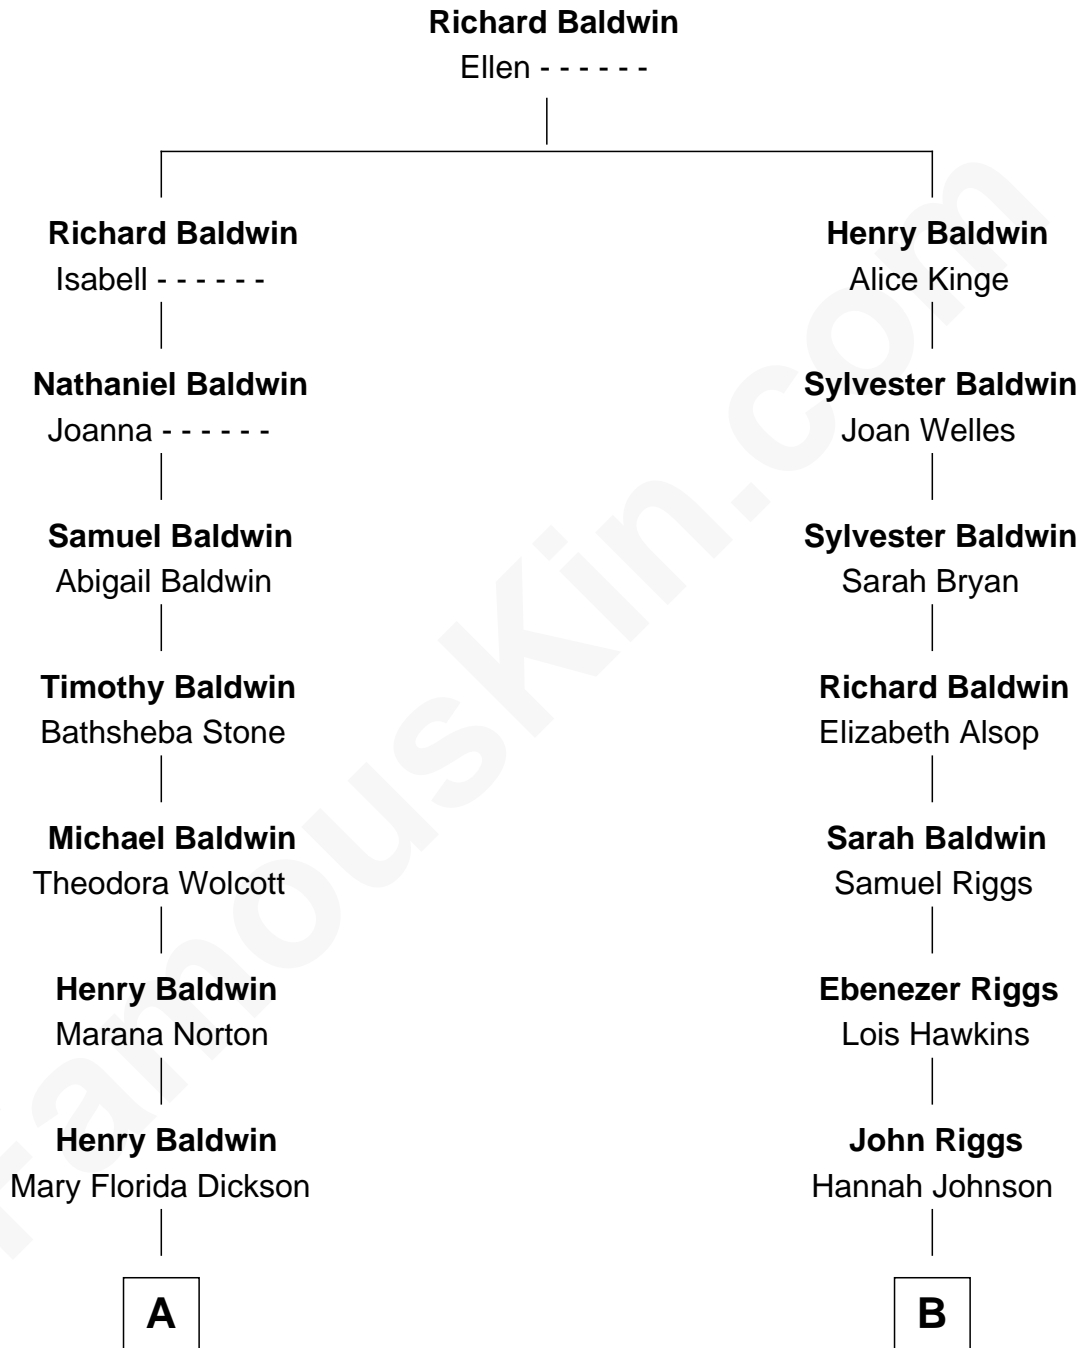

FamousKin.com
Relationship Chart of
Christopher Reeve
Movie Actor

11th cousin 2 times removed of

Mamie (Doud) Eisenhower
First Lady of President Dwight Eisenhower

A

Henry Baldwin
Katherine Irving Dayton

Margaretta Willis Baldwin
Augustus Henry Reeve

Royal Houghton Doud
Mary Cornelia Sheldon

John Sheldon Doud
Elivera Mathilda Carlson

Mamie (Doud) Eisenhower
First Lady of Dwight Eisenhower