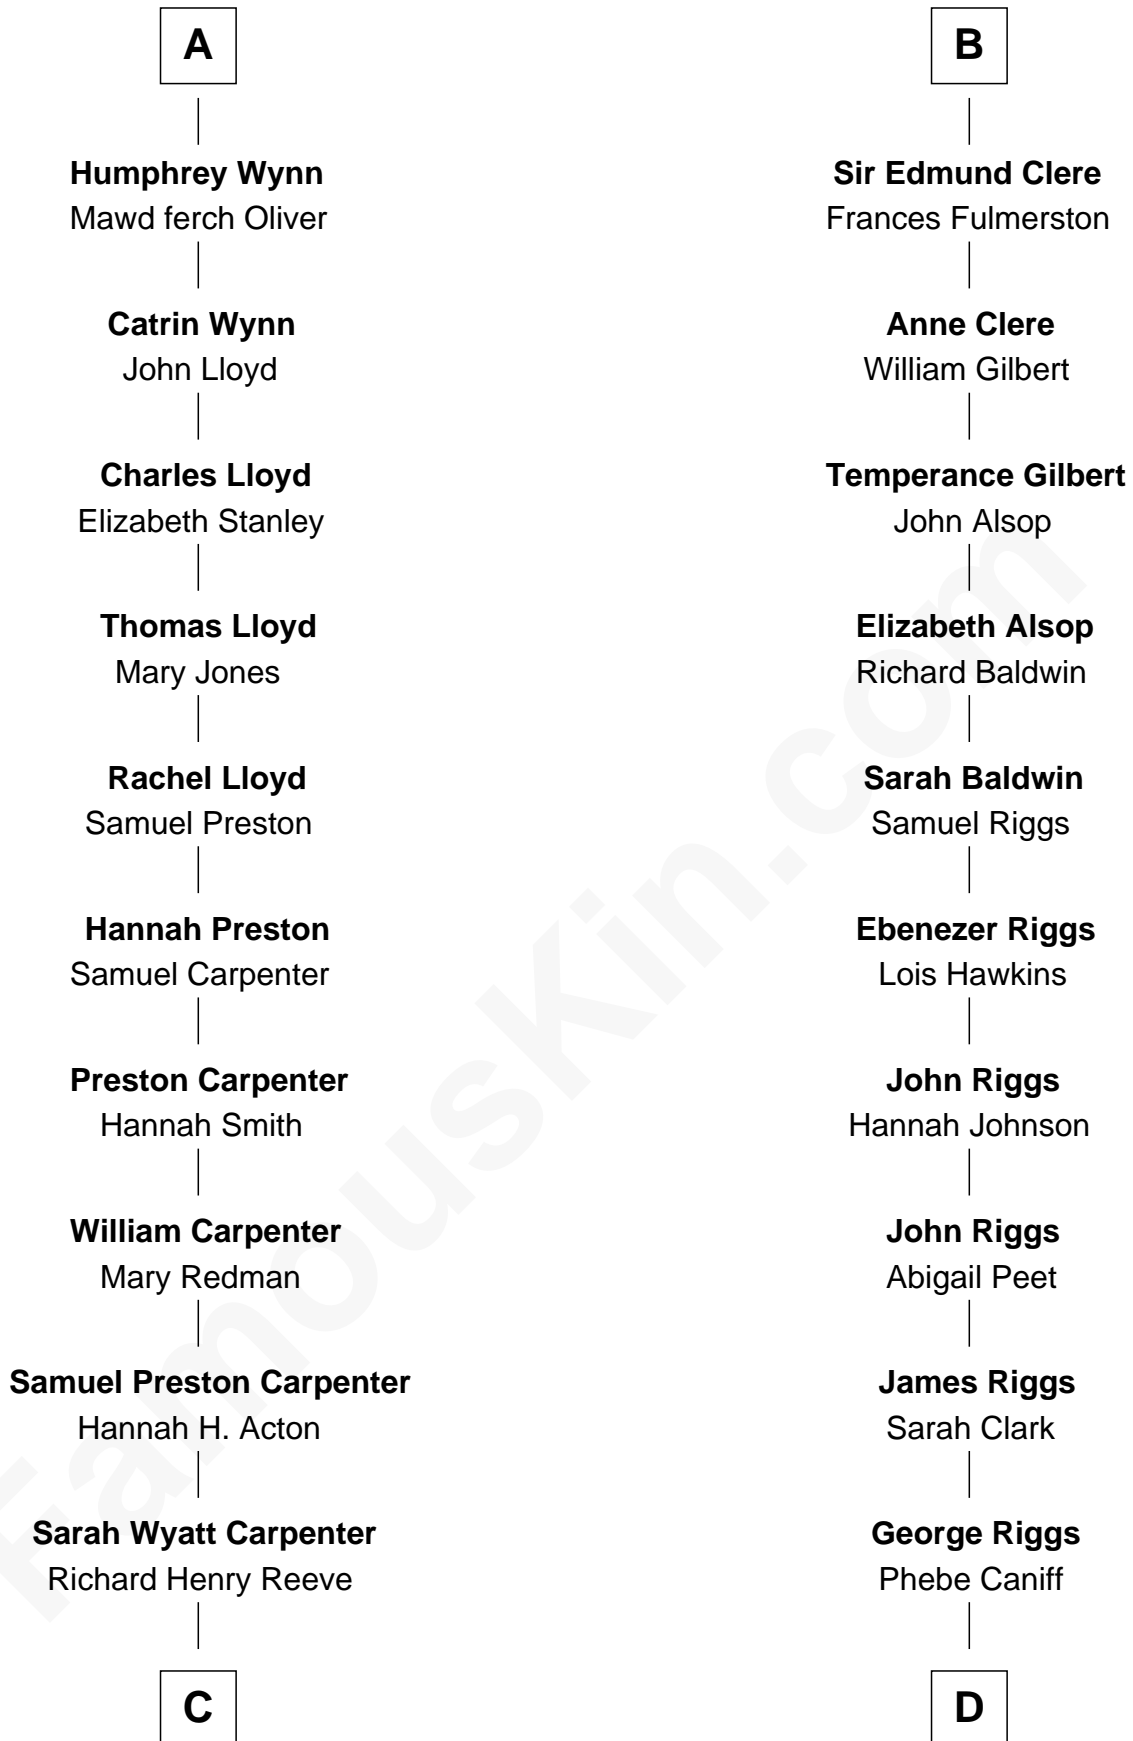

FamousKin.com

Relationship Chart of

Christopher Reeve

Movie Actor

20th cousin of

Mamie (Doud) Eisenhower

First Lady of President Dwight Eisenhower

C

Augustus Henry Reeve
Margaretta Willis Baldwin

Richard Henry Reeve
Anne Conrad D'Olier

Franklin D'Olier Reeve
Barbara Pitney Lamb

Christopher Reeve
Movie Actor

D

Maria Riggs
Eli Doud

Royal Houghton Doud
Mary Cornelia Sheldon

John Sheldon Doud
Elivera Mathilda Carlson

Mamie (Doud) Eisenhower
First Lady of Dwight Eisenhower