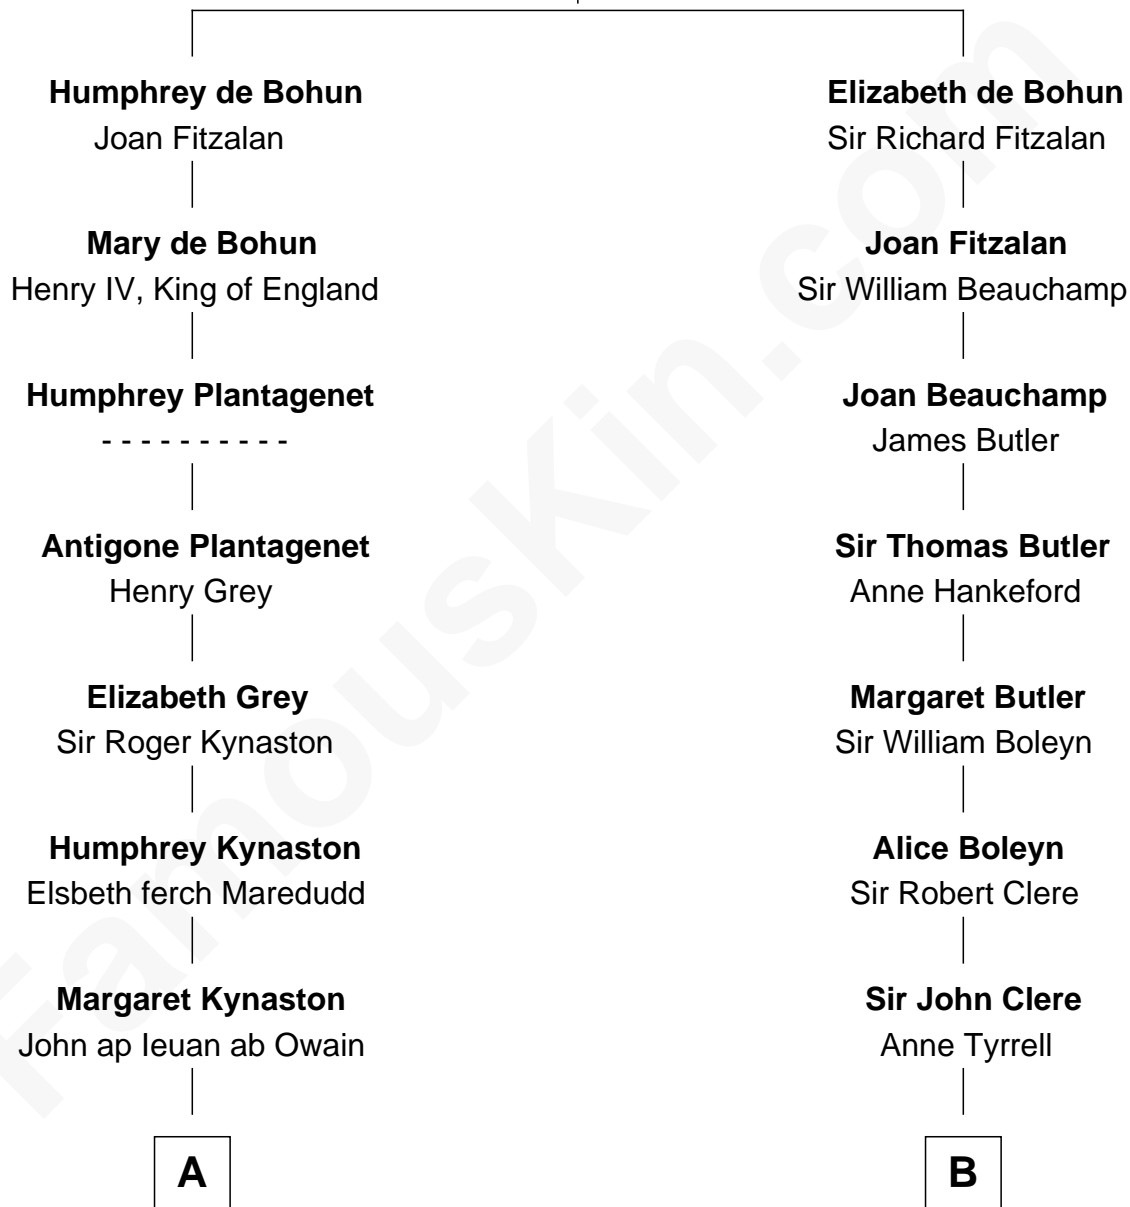

## Relationship Chart of

### Christopher Reeve

*Movie Actor*

20th cousin of

### Mamie (Doud) Eisenhower

*First Lady of President Dwight Eisenhower*

**Sir William de Bohun**  
Elizabeth de Badlesmere

**C**

**Augustus Henry Reeve**  
Margaretta Willis Baldwin

**Richard Henry Reeve**  
Anne Conrad D'Olier