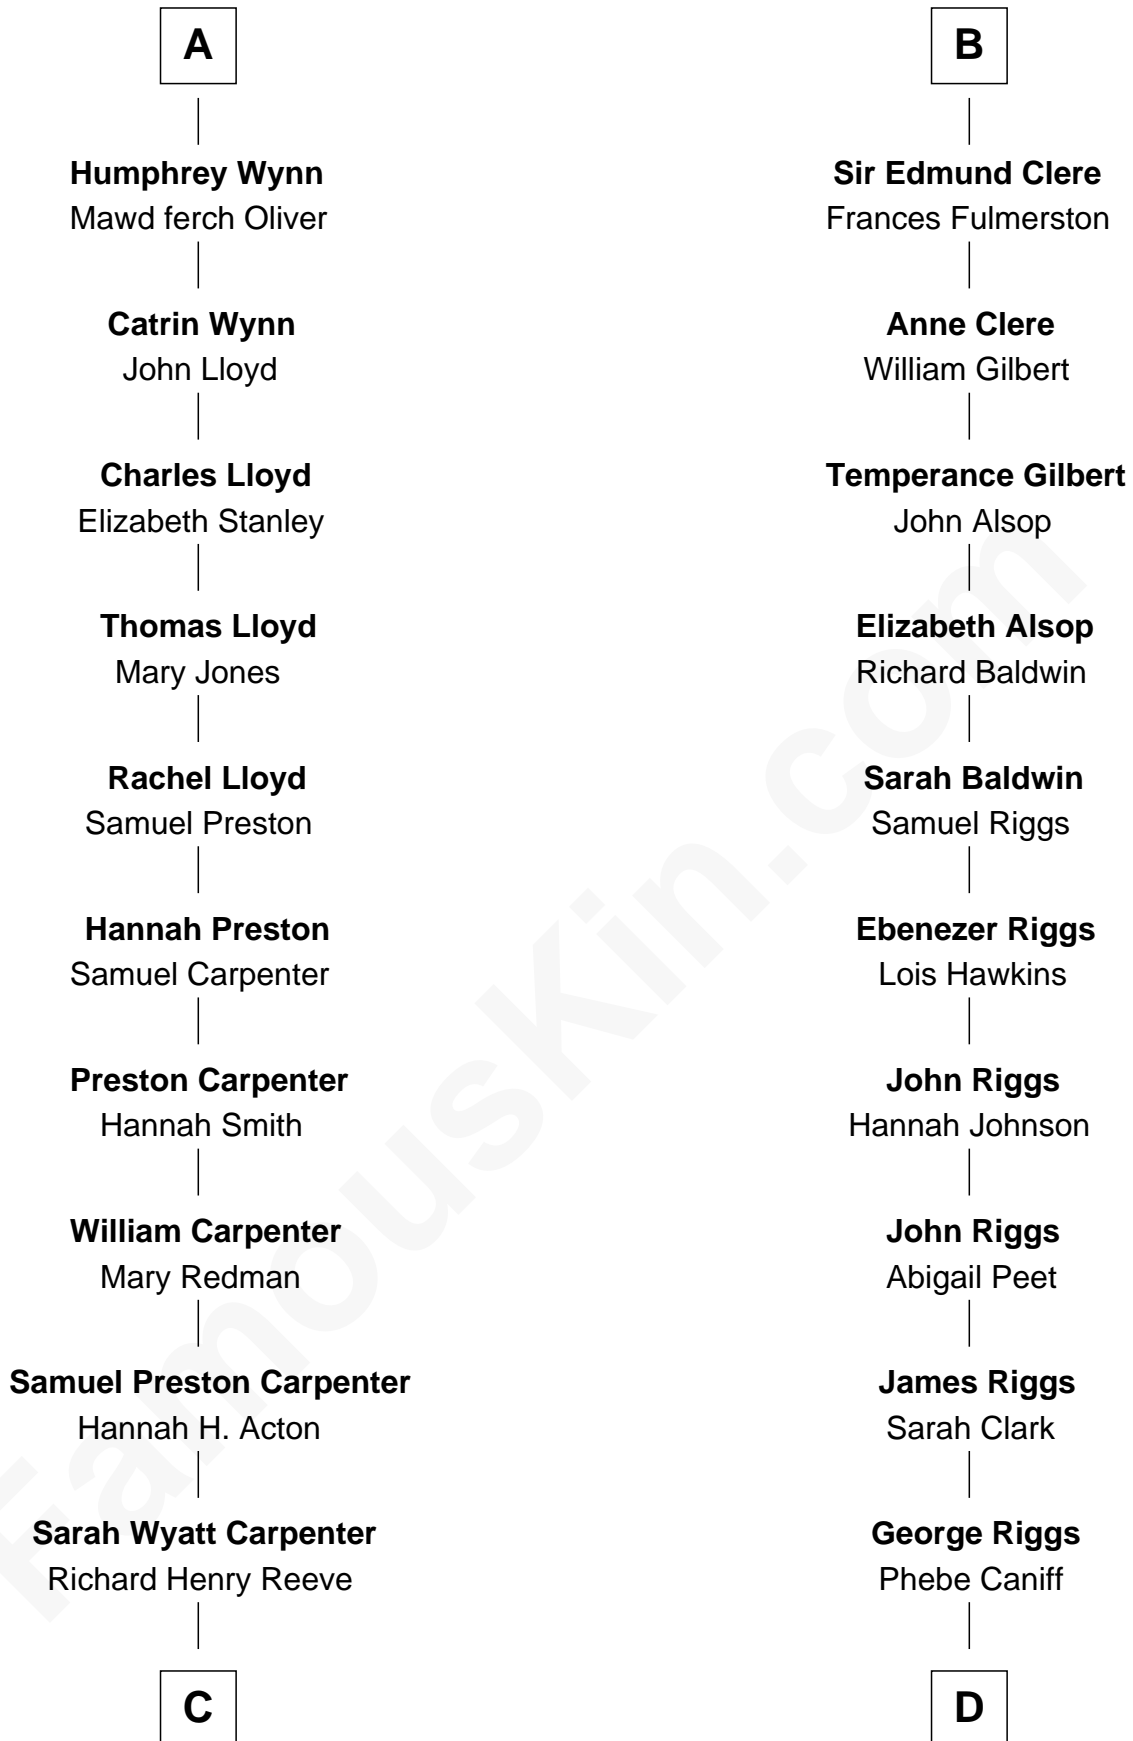

## Relationship Chart of

### Christopher Reeve

*Movie Actor*

20th cousin of

### Mamie (Doud) Eisenhower

*First Lady of President Dwight Eisenhower*

**Sir William de Bohun**  
Elizabeth de Badlesmere

**C**

**Augustus Henry Reeve**  
Margaretta Willis Baldwin

**Richard Henry Reeve**  
Anne Conrad D'Olier