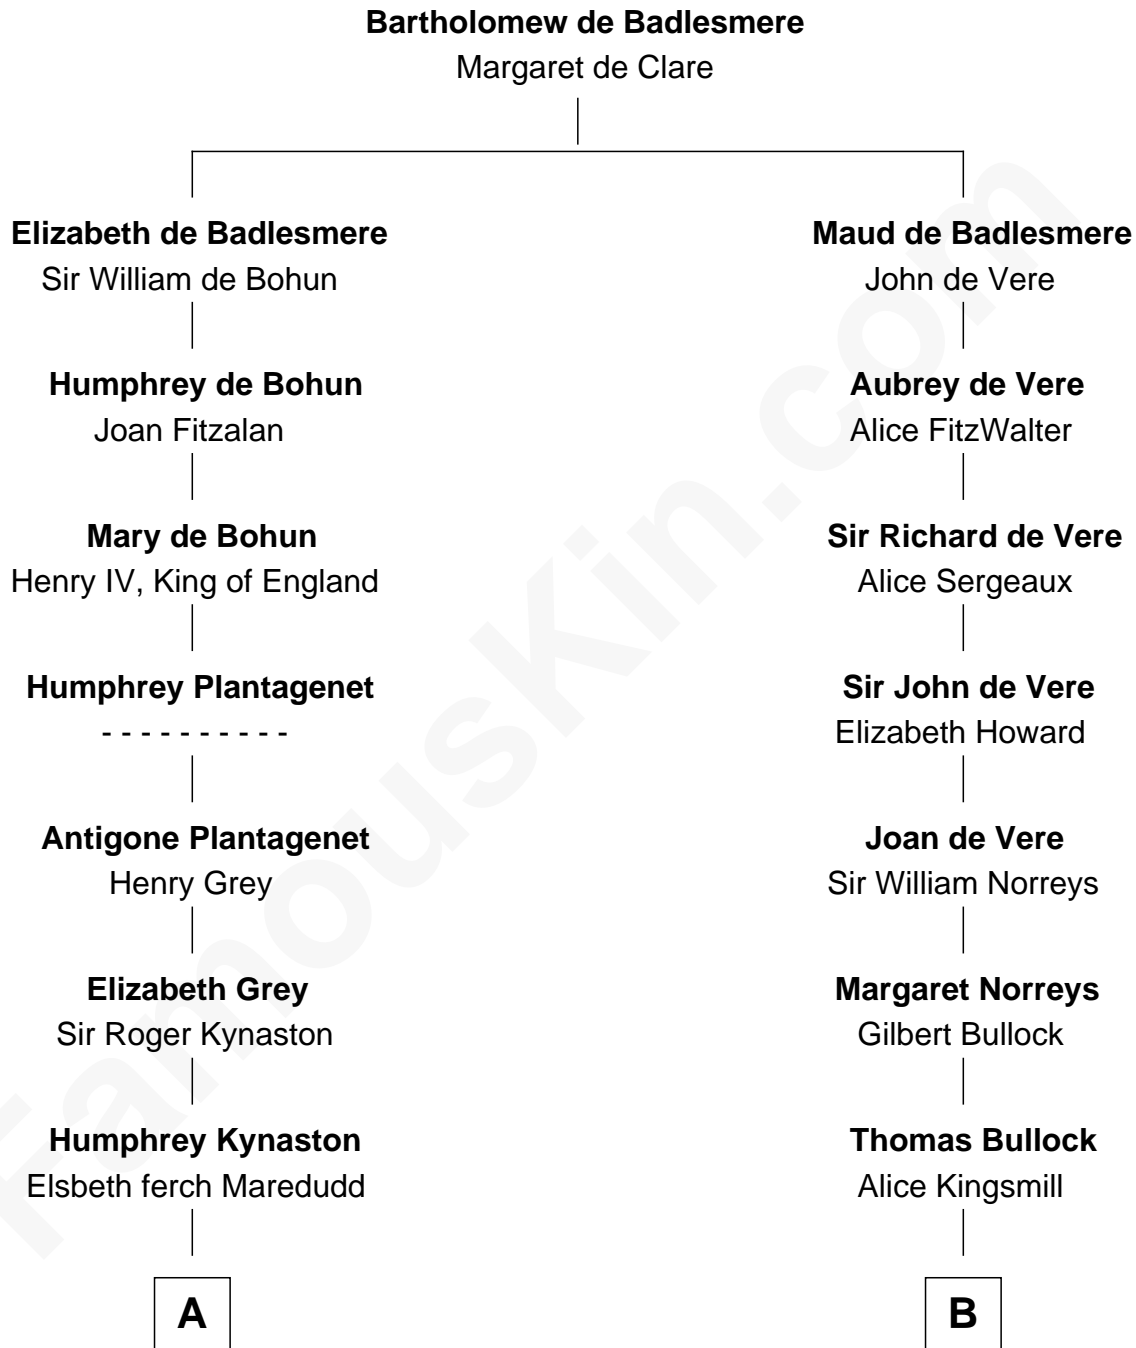

**FamousKin.com**  
**Relationship Chart of**  
**Christopher Reeve**  
*Movie Actor*

**19th cousin 2 times removed of**  
**Lou (Henry) Hoover**  
*First Lady of President Herbert Hoover*

**C**

**Sarah Wyatt Carpenter**

Richard Henry Reeve

**Augustus Henry Reeve**

Margaretta Willis Baldwin

**Richard Henry Reeve**

Anne Conrad D'Olier

**Franklin D'Olier Reeve**

Barbara Pitney Lamb

**Christopher Reeve**

*Movie Actor*

**D**

**Philomelia Sophia Scobey**

Phineas Weed

**Florence Ida Weed**

Charles Delano Henry

**Lou (Henry) Hoover**

*First Lady of Herbert Hoover*