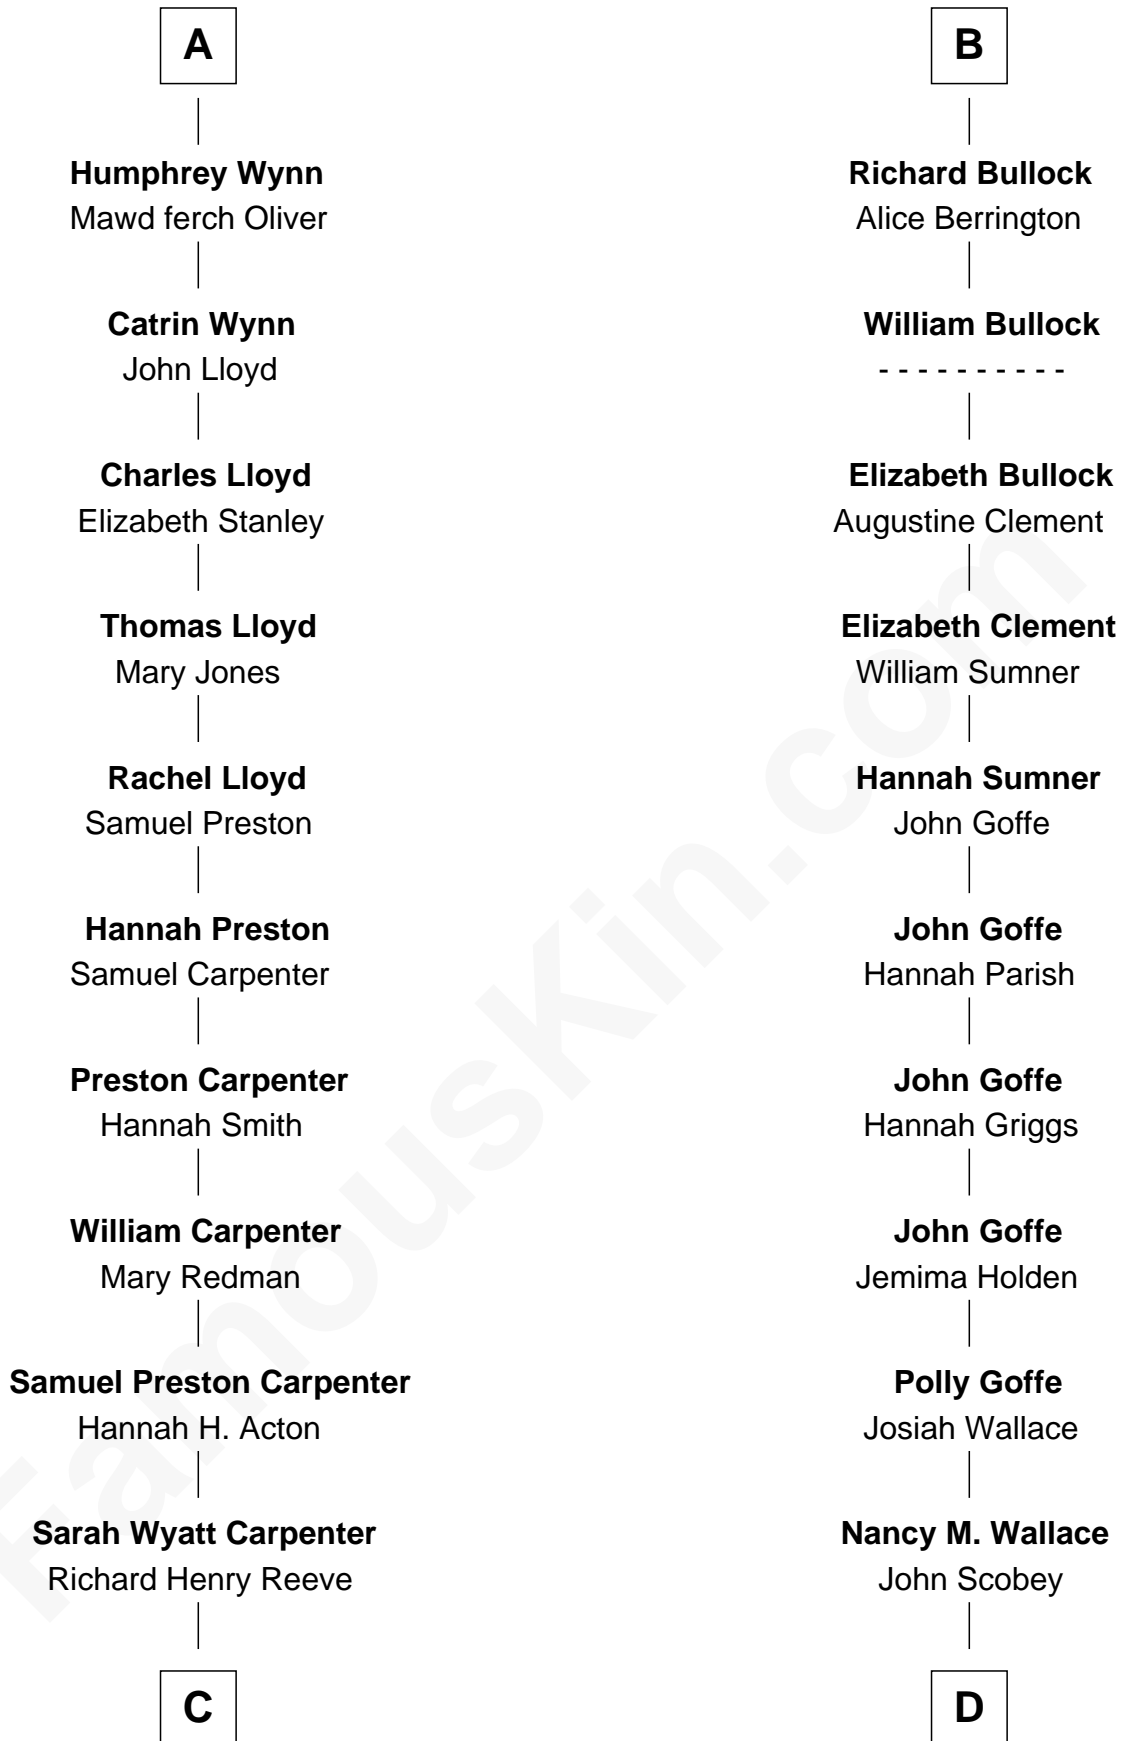

**FamousKin.com**  
**Relationship Chart of**  
**Christopher Reeve**  
*Movie Actor*

19th cousin 1 time removed of  
**Lou (Henry) Hoover**  
*First Lady of President Herbert Hoover*

**C**

**Augustus Henry Reeve**  
Margaretta Willis Baldwin

**Richard Henry Reeve**  
Anne Conrad D'Olier

**Franklin D'Olier Reeve**  
Barbara Pitney Lamb

**Christopher Reeve**  
*Movie Actor*

**D**

**Philomelia Sophia Scobey**  
Phineas Weed

**Florence Ida Weed**  
Charles Delano Henry

**Lou (Henry) Hoover**  
*First Lady of Herbert Hoover*