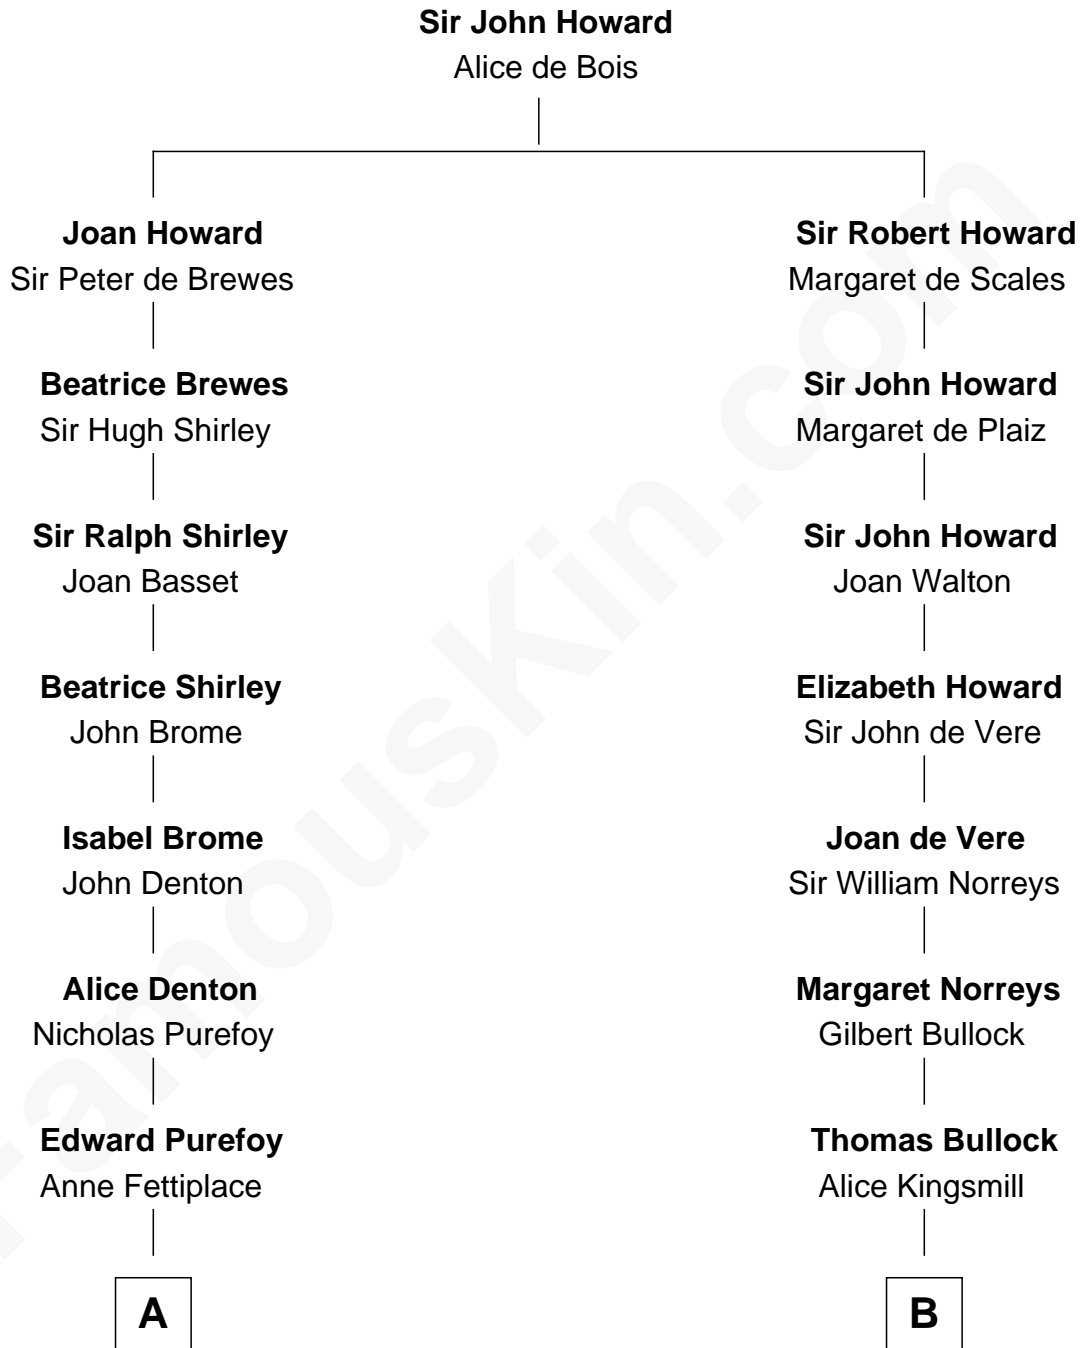

FamousKin.com
Relationship Chart of
Christopher Reeve
Movie Actor

19th cousin 2 times removed of
Lou (Henry) Hoover
First Lady of President Herbert Hoover

C

Katherine Irving Dayton

Henry Baldwin

Margaretta Willis Baldwin