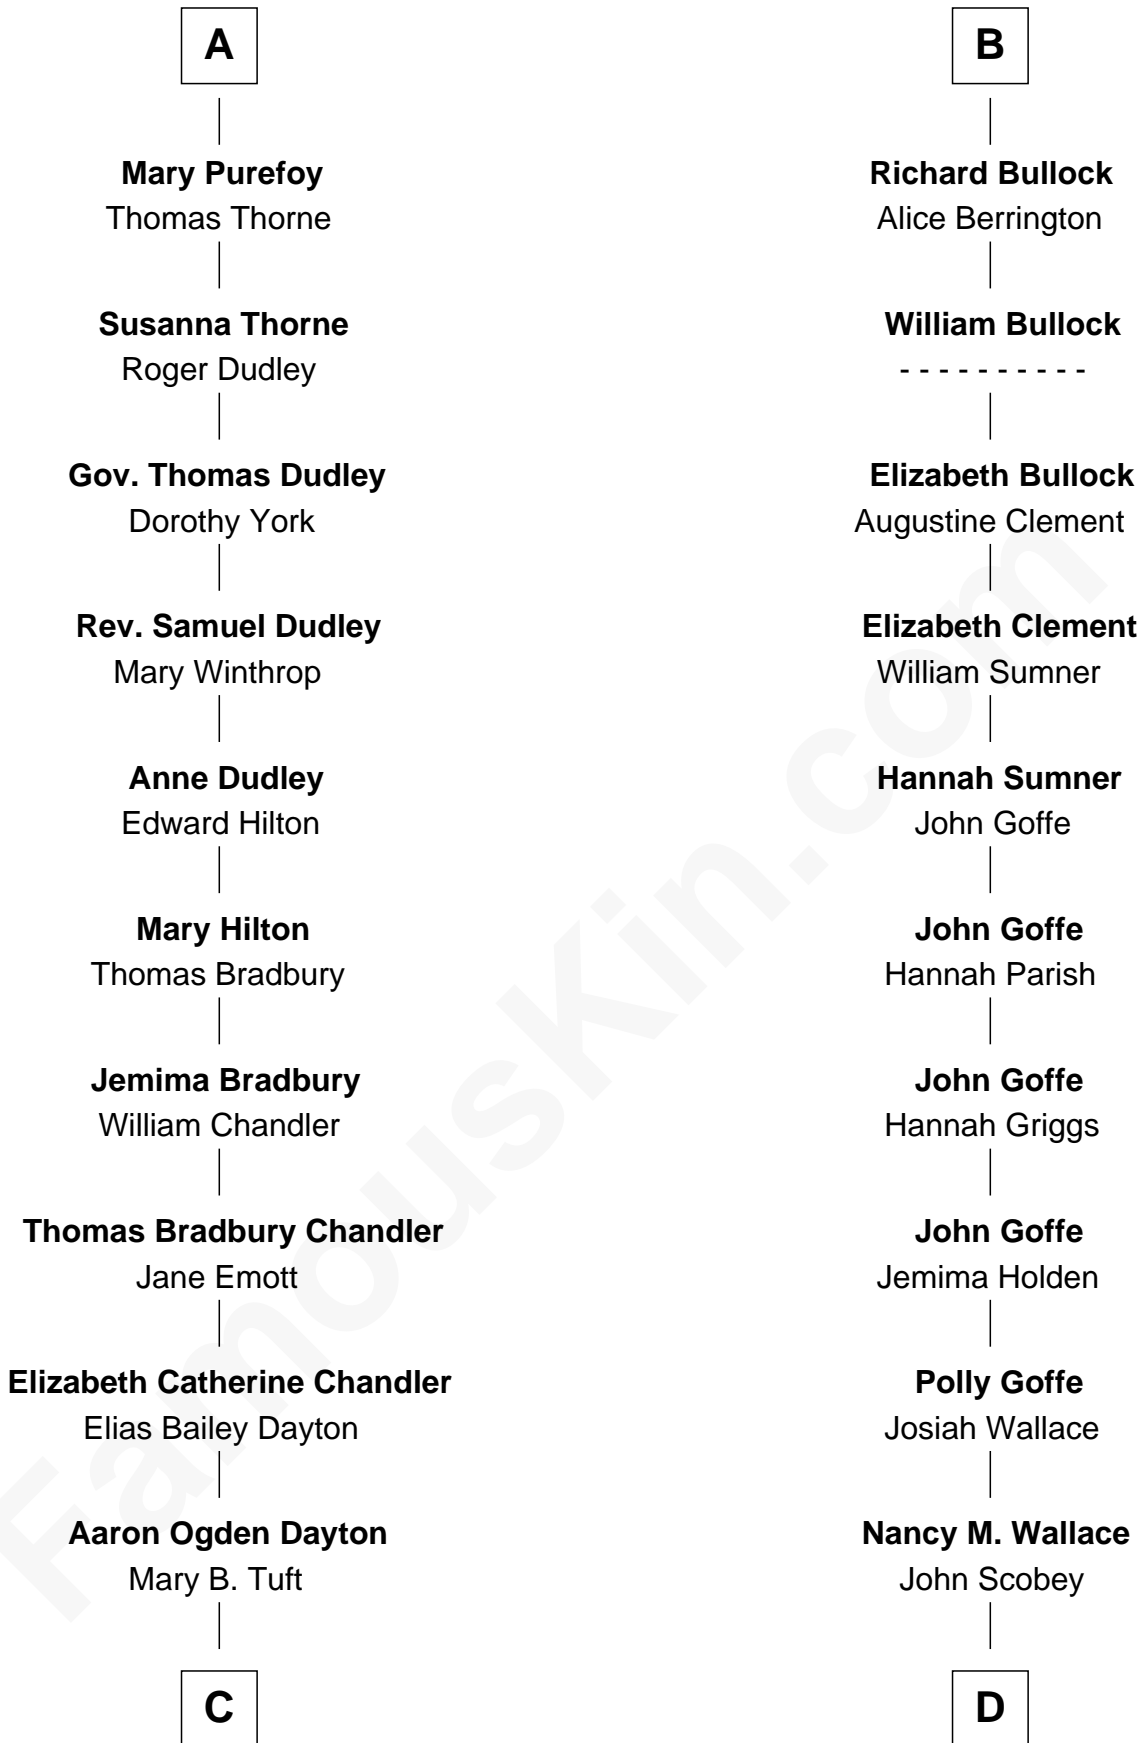

FamousKin.com
Relationship Chart of
Christopher Reeve
Movie Actor

19th cousin 2 times removed of
Lou (Henry) Hoover
First Lady of President Herbert Hoover

C

Katherine Irving Dayton

Henry Baldwin

Margaretta Willis Baldwin

Augustus Henry Reeve

Richard Henry Reeve

Anne Conrad D'Olier

Franklin D'Olier Reeve

Barbara Pitney Lamb

Christopher Reeve

Movie Actor

D

Philomelia Sophia Scobey

Phineas Weed

Florence Ida Weed

Charles Delano Henry

Lou (Henry) Hoover

First Lady of Herbert Hoover