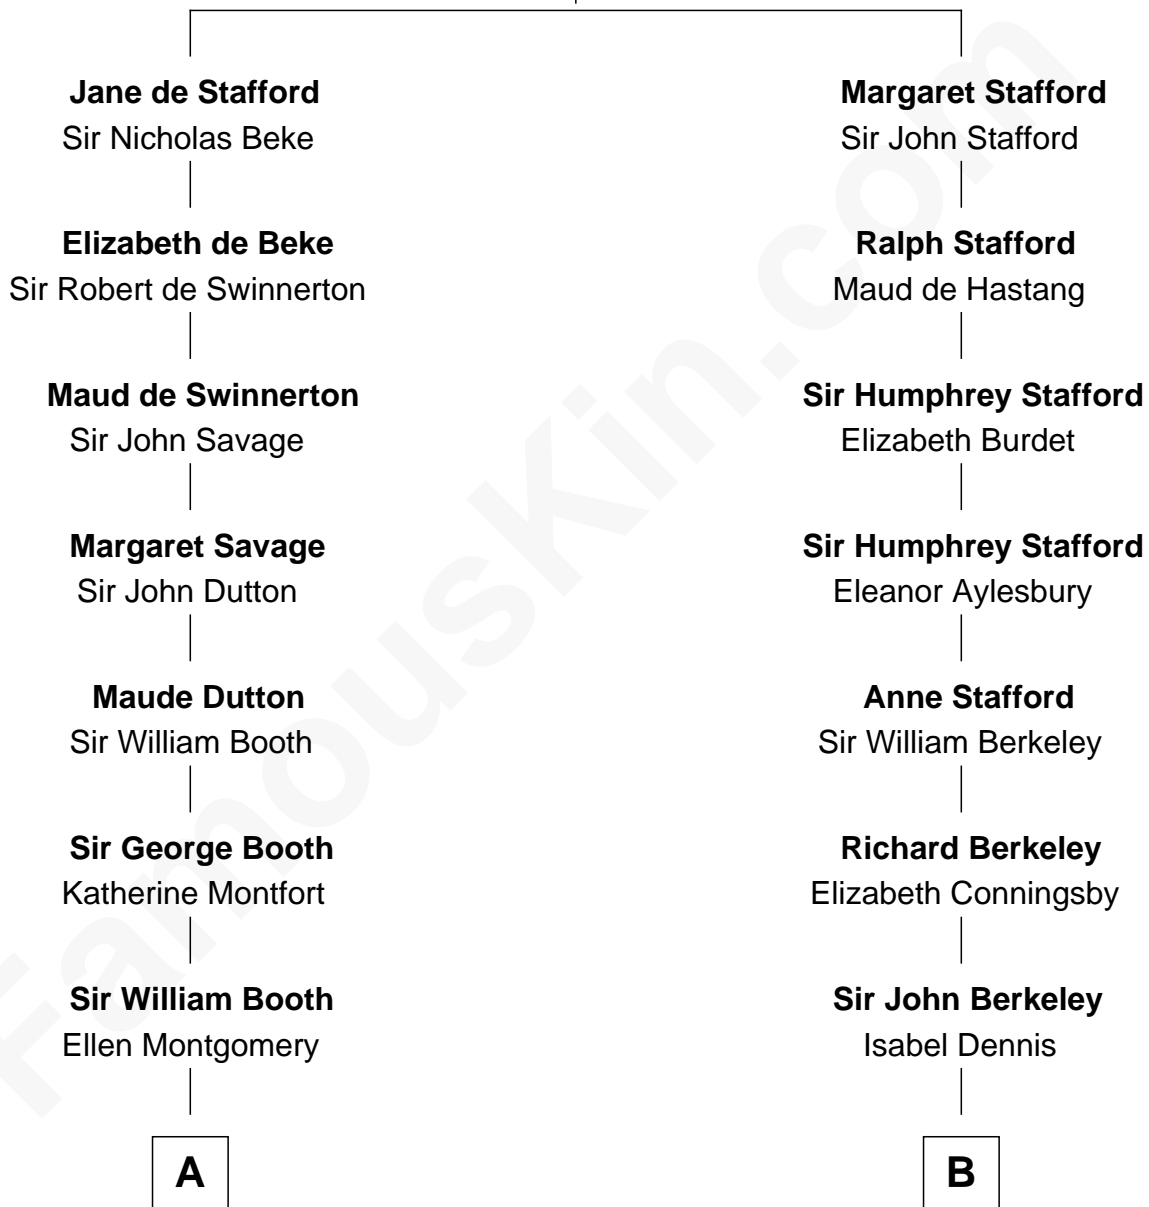

**FamousKin.com**  
**Relationship Chart of**  
**Christopher Reeve**  
*Movie Actor*

15th cousin 6 times removed of

**Samuel Prescott**  
*Completed Paul Revere's Midnight Ride*

**Katherine de Hastang**  
 Ralph de Stafford

**C**

**Henry Baldwin**  
Katherine Irving Dayton

**Margaretta Willis Baldwin**  
Augustus Henry Reeve

**Richard Henry Reeve**  
Anne Conrad D'Olier

**Franklin D'Olier Reeve**  
Barbara Pitney Lamb

**Christopher Reeve**  
*Movie Actor*