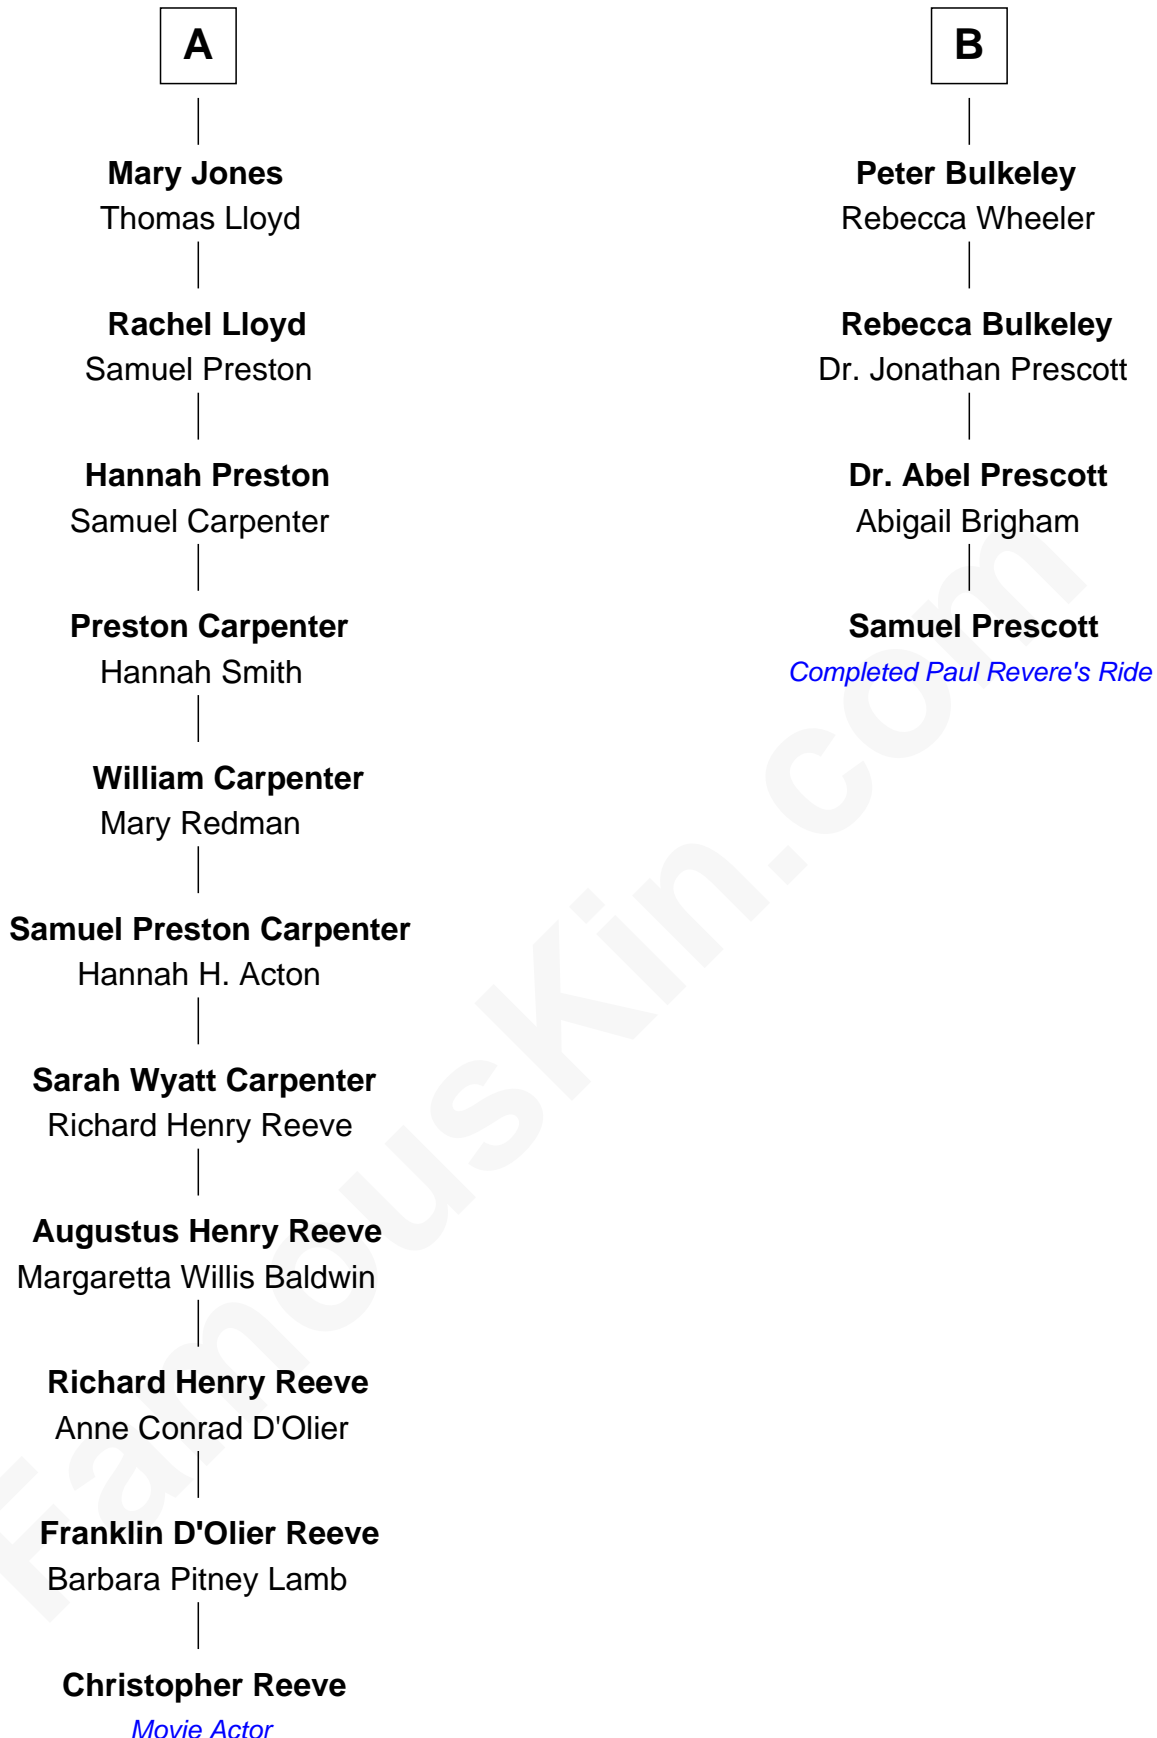

**FamousKin.com**  
**Relationship Chart of**  
**Christopher Reeve**  
*Movie Actor*

**10th cousin 7 times removed of**  
**Samuel Prescott**  
*Completed Paul Revere's Midnight Ride*

Christopher Reeve photo by [Jbfrankel](#) ([CC BY-SA 3.0](#))