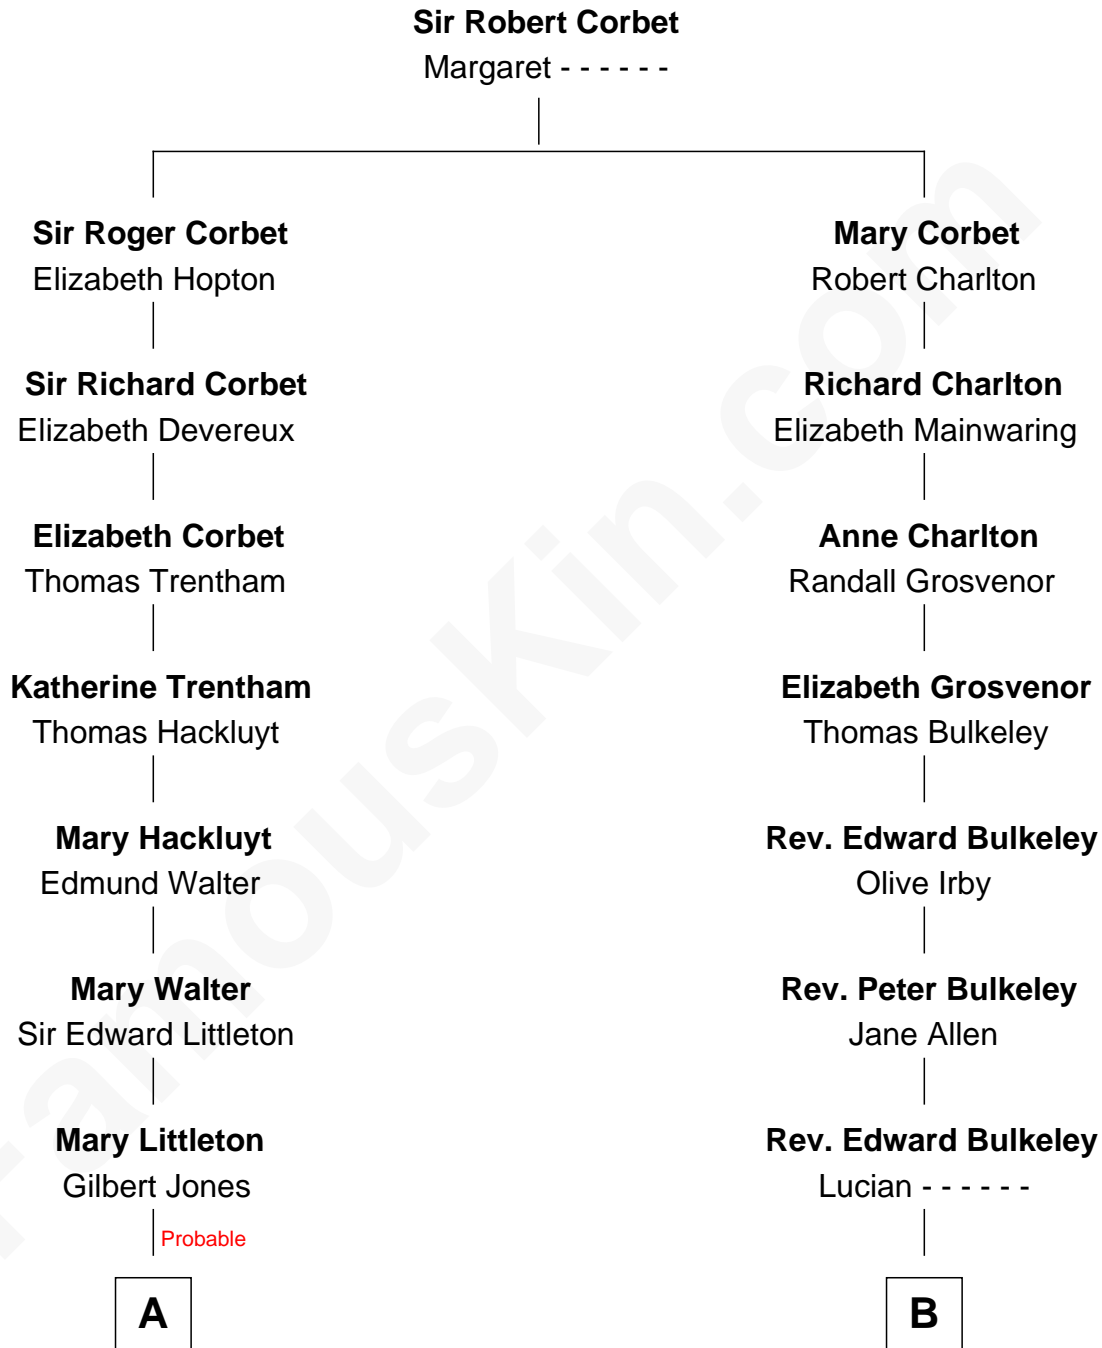

**FamousKin.com**  
**Relationship Chart of**  
**Christopher Reeve**  
*Movie Actor*

**10th cousin 7 times removed of**  
**Samuel Prescott**  
*Completed Paul Revere's Midnight Ride*

Christopher Reeve photo by [Jbfrankel](#) ([CC BY-SA 3.0](#))