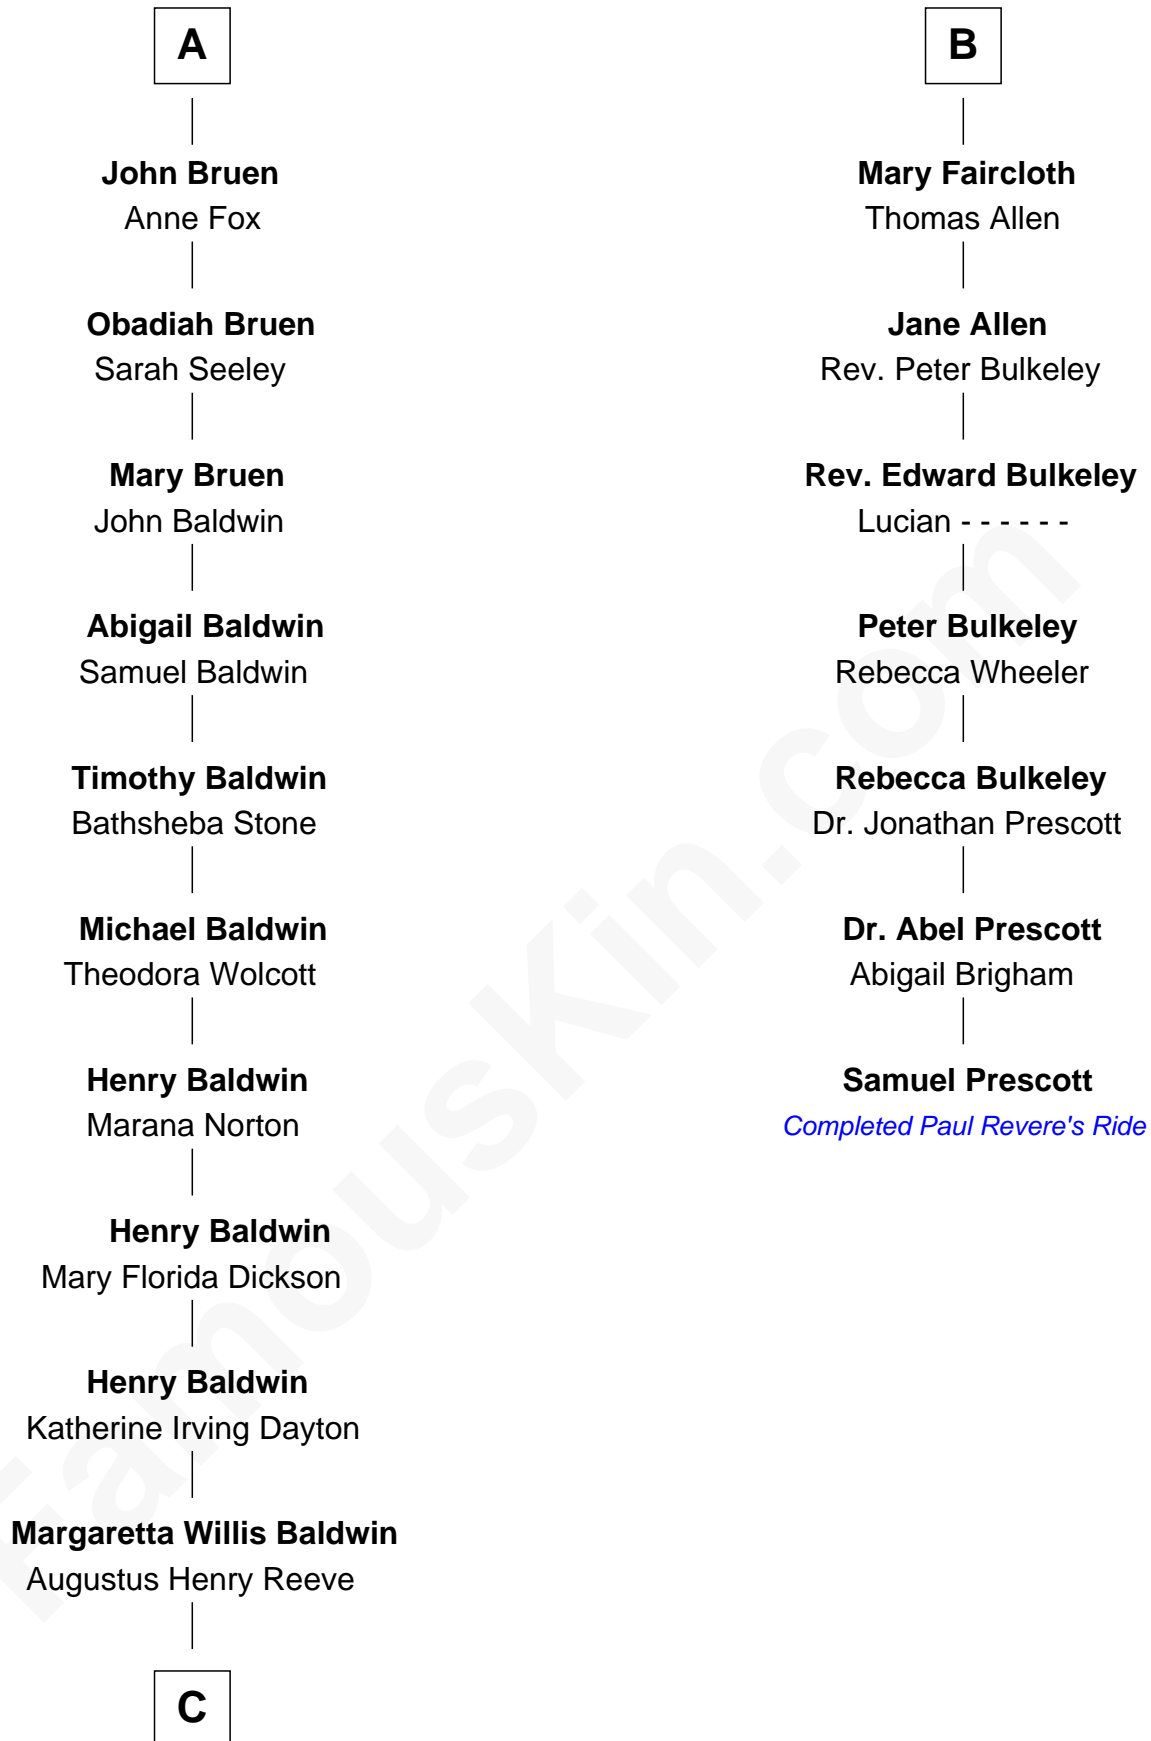

FamousKin.com
Relationship Chart of
Christopher Reeve
Movie Actor

13th cousin 6 times removed of
Samuel Prescott
Completed Paul Revere's Midnight Ride

C

Richard Henry Reeve

Anne Conrad D'Olier

Franklin D'Olier Reeve

Barbara Pitney Lamb

Christopher Reeve

Movie Actor

FamousKin.com