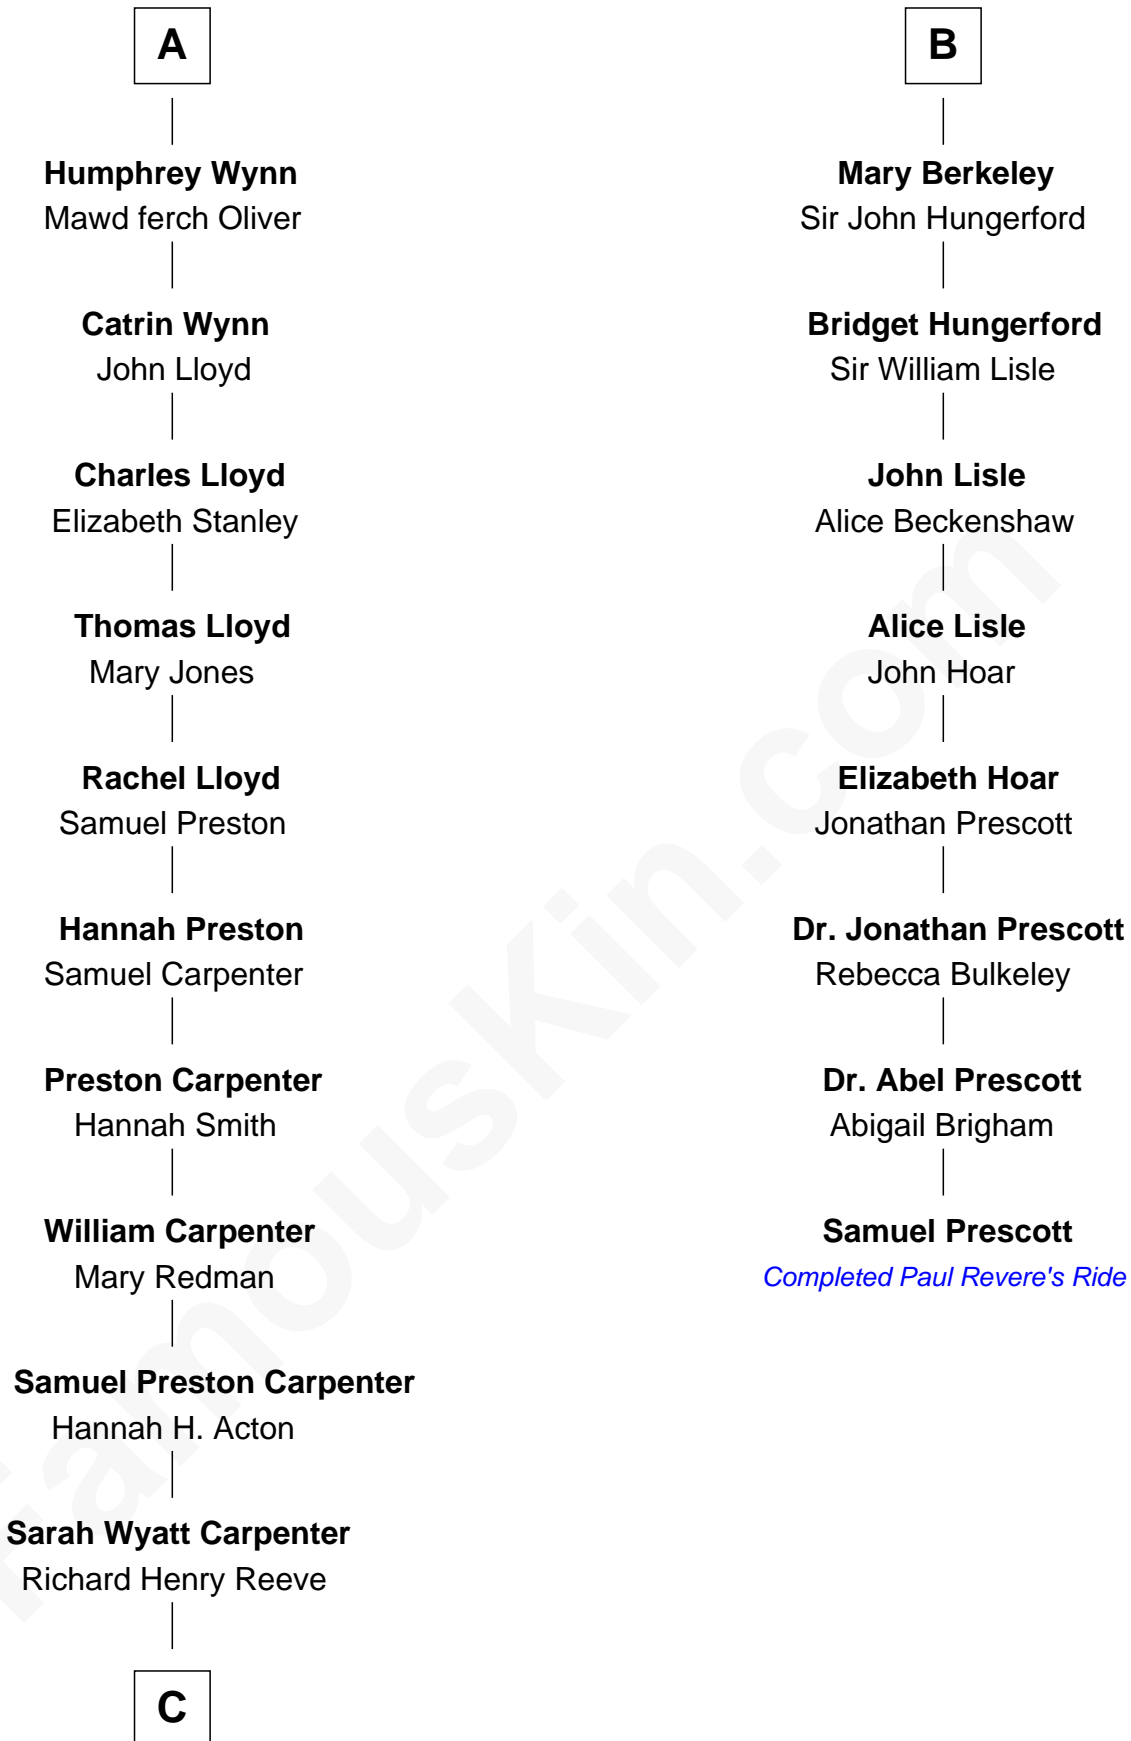

FamousKin.com
Relationship Chart of
Christopher Reeve
Movie Actor

14th cousin 6 times removed of

Samuel Prescott
Completed Paul Revere's Midnight Ride

C

—
Augustus Henry Reeve
Margaretta Willis Baldwin

—
Richard Henry Reeve
Anne Conrad D'Olier

—
Franklin D'Olier Reeve
Barbara Pitney Lamb

—
Christopher Reeve
Movie Actor

FamousKin.com