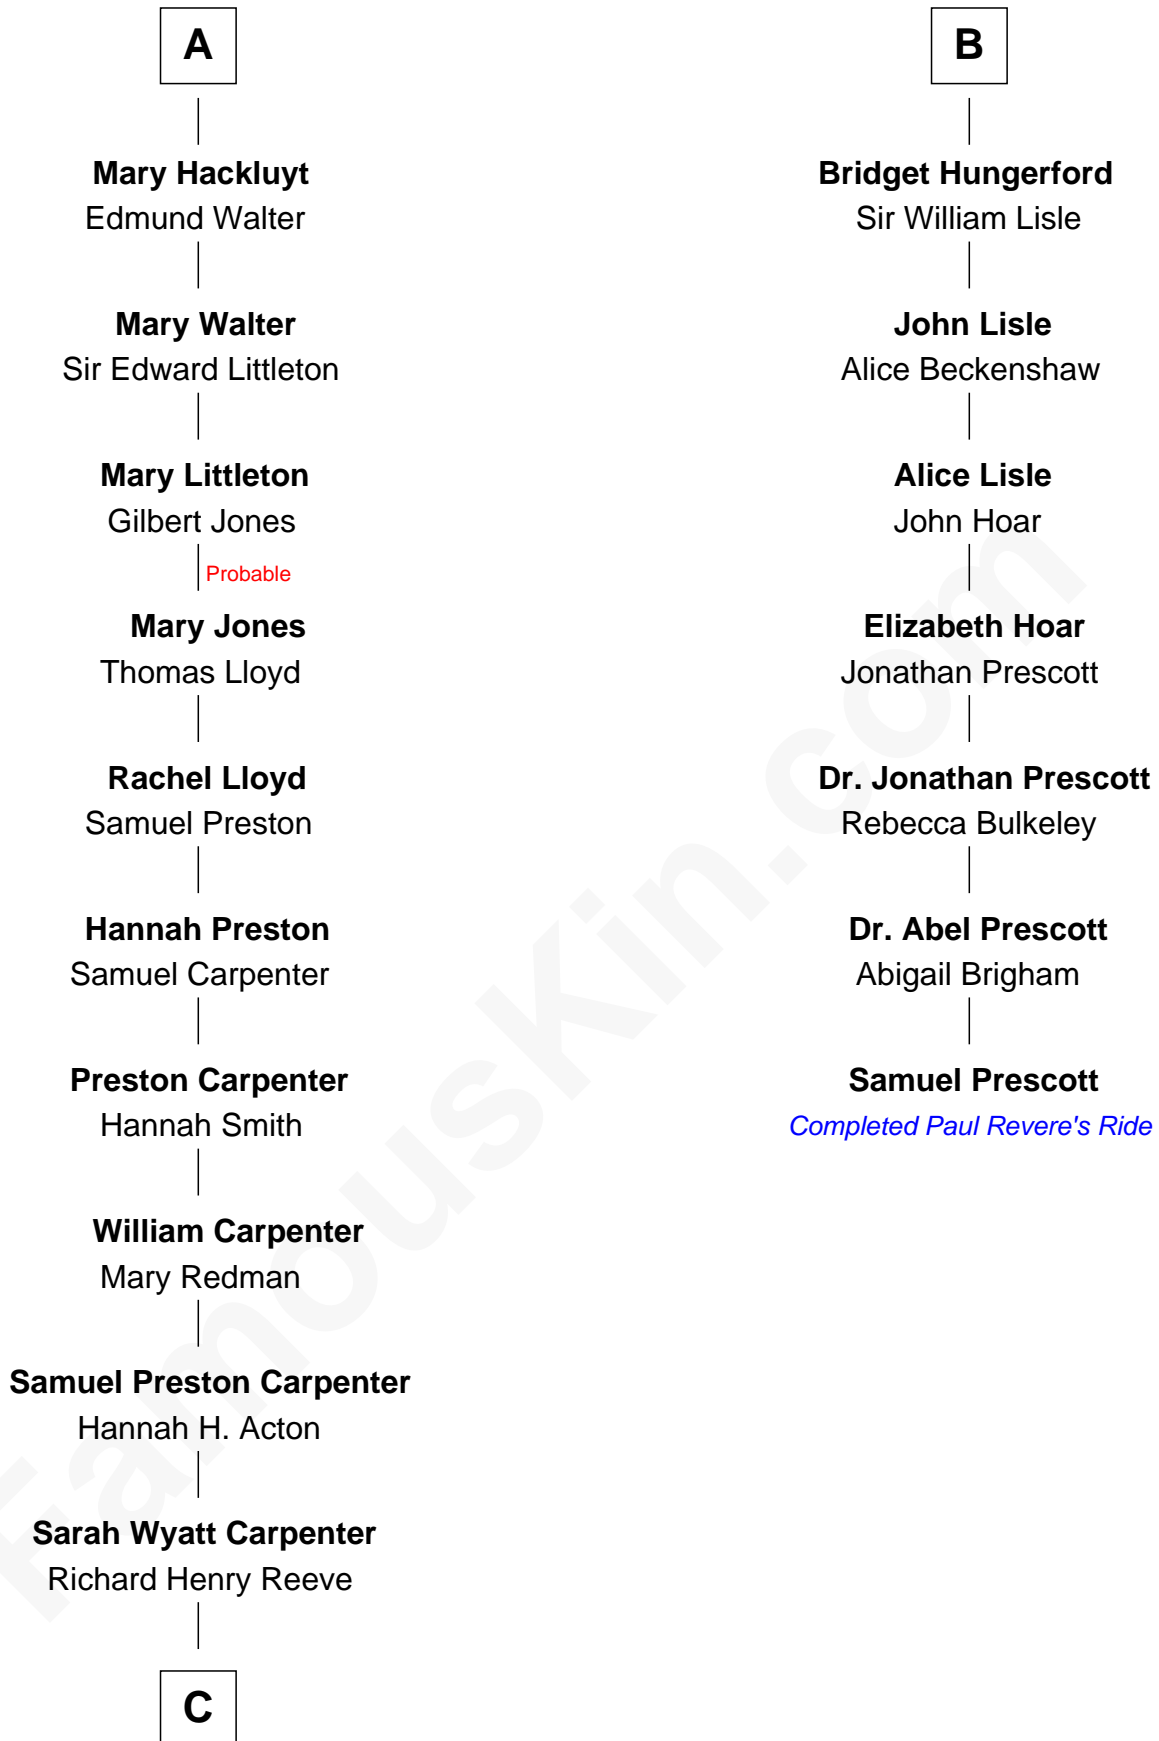

**FamousKin.com**  
**Relationship Chart of**  
**Christopher Reeve**  
*Movie Actor*

13th cousin 7 times removed of

**Samuel Prescott**  
*Completed Paul Revere's Midnight Ride*

**C**

—  
**Augustus Henry Reeve**  
Margaretta Willis Baldwin

—  
**Richard Henry Reeve**  
Anne Conrad D'Olier

—  
**Franklin D'Olier Reeve**  
Barbara Pitney Lamb

—  
**Christopher Reeve**  
*Movie Actor*

FamousKin.com