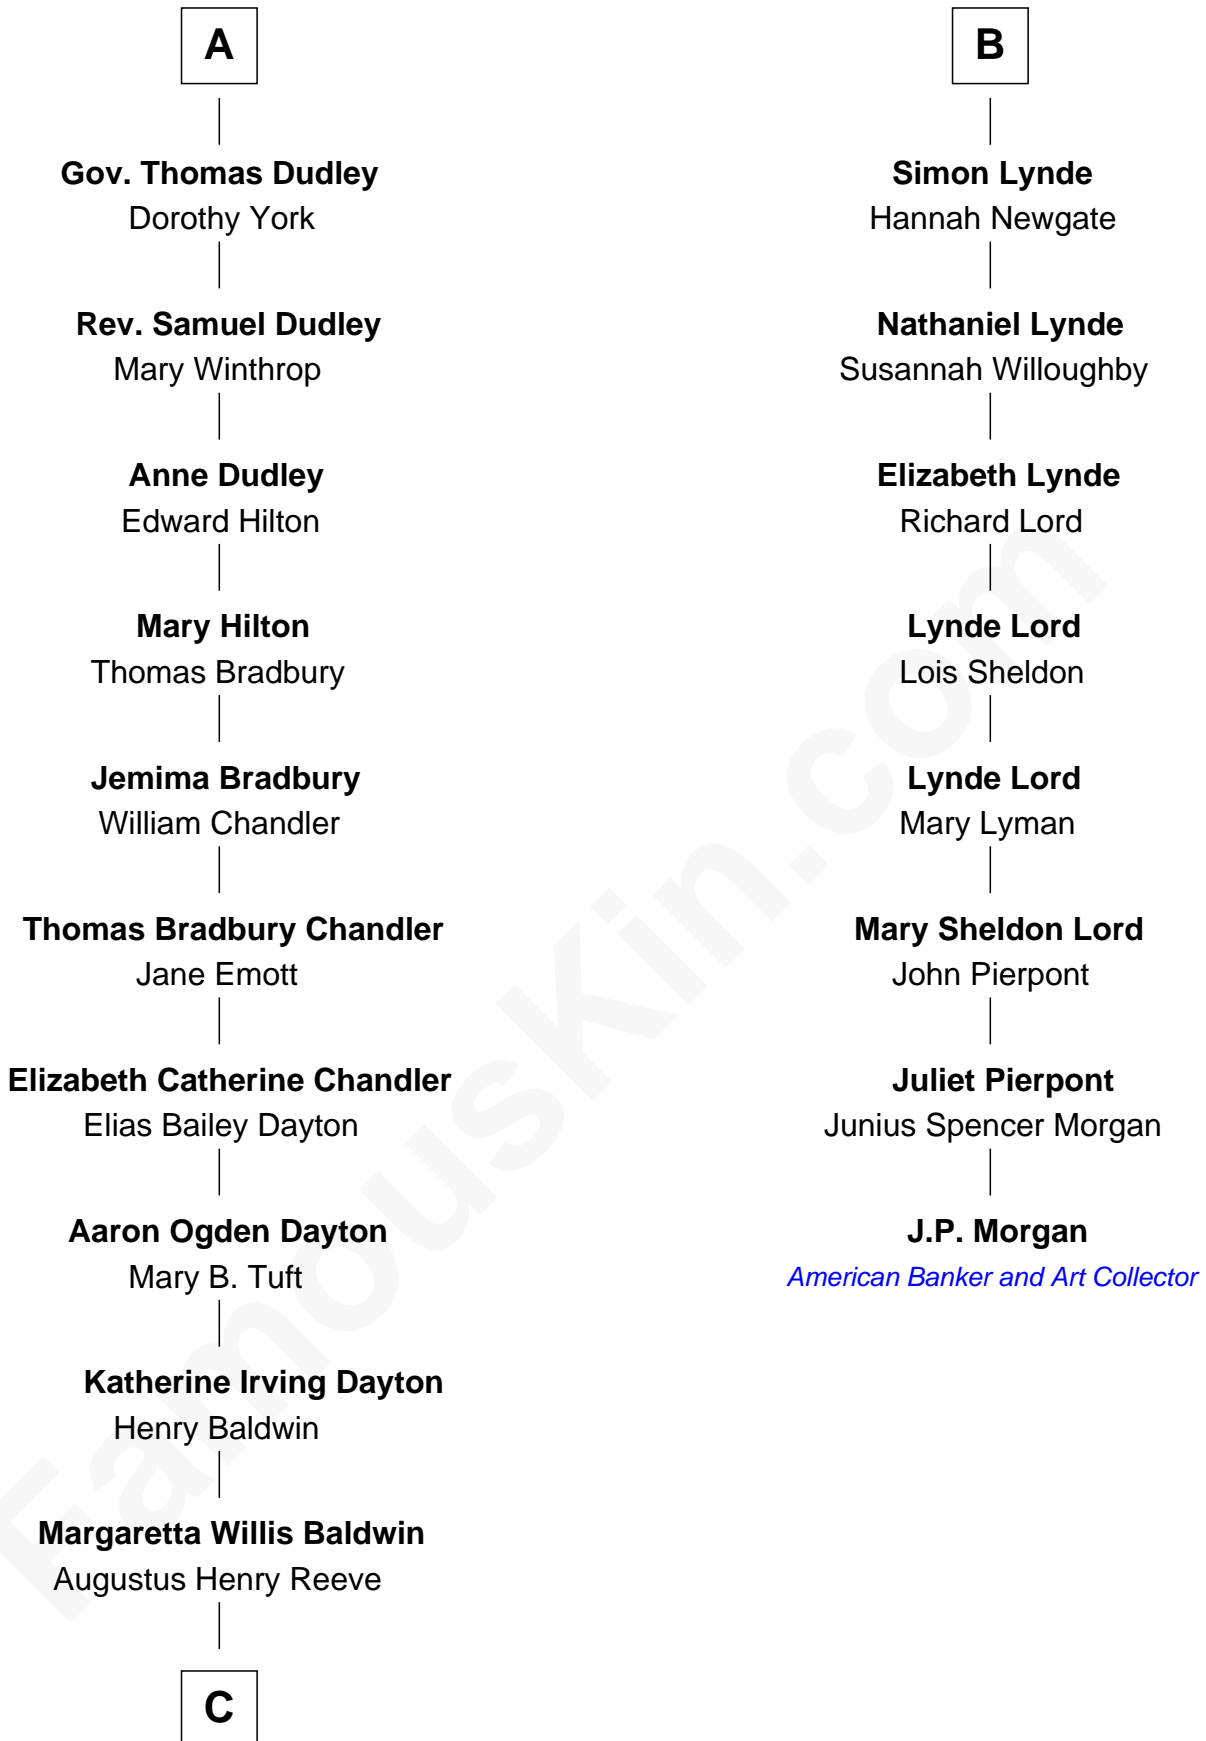

FamousKin.com
Relationship Chart of
Christopher Reeve
Movie Actor

14th cousin 5 times removed of
J.P. Morgan
American Banker and Art Collector

C

Richard Henry Reeve

Anne Conrad D'Olier

Franklin D'Olier Reeve

Barbara Pitney Lamb

Christopher Reeve

Movie Actor

FamousKin.com