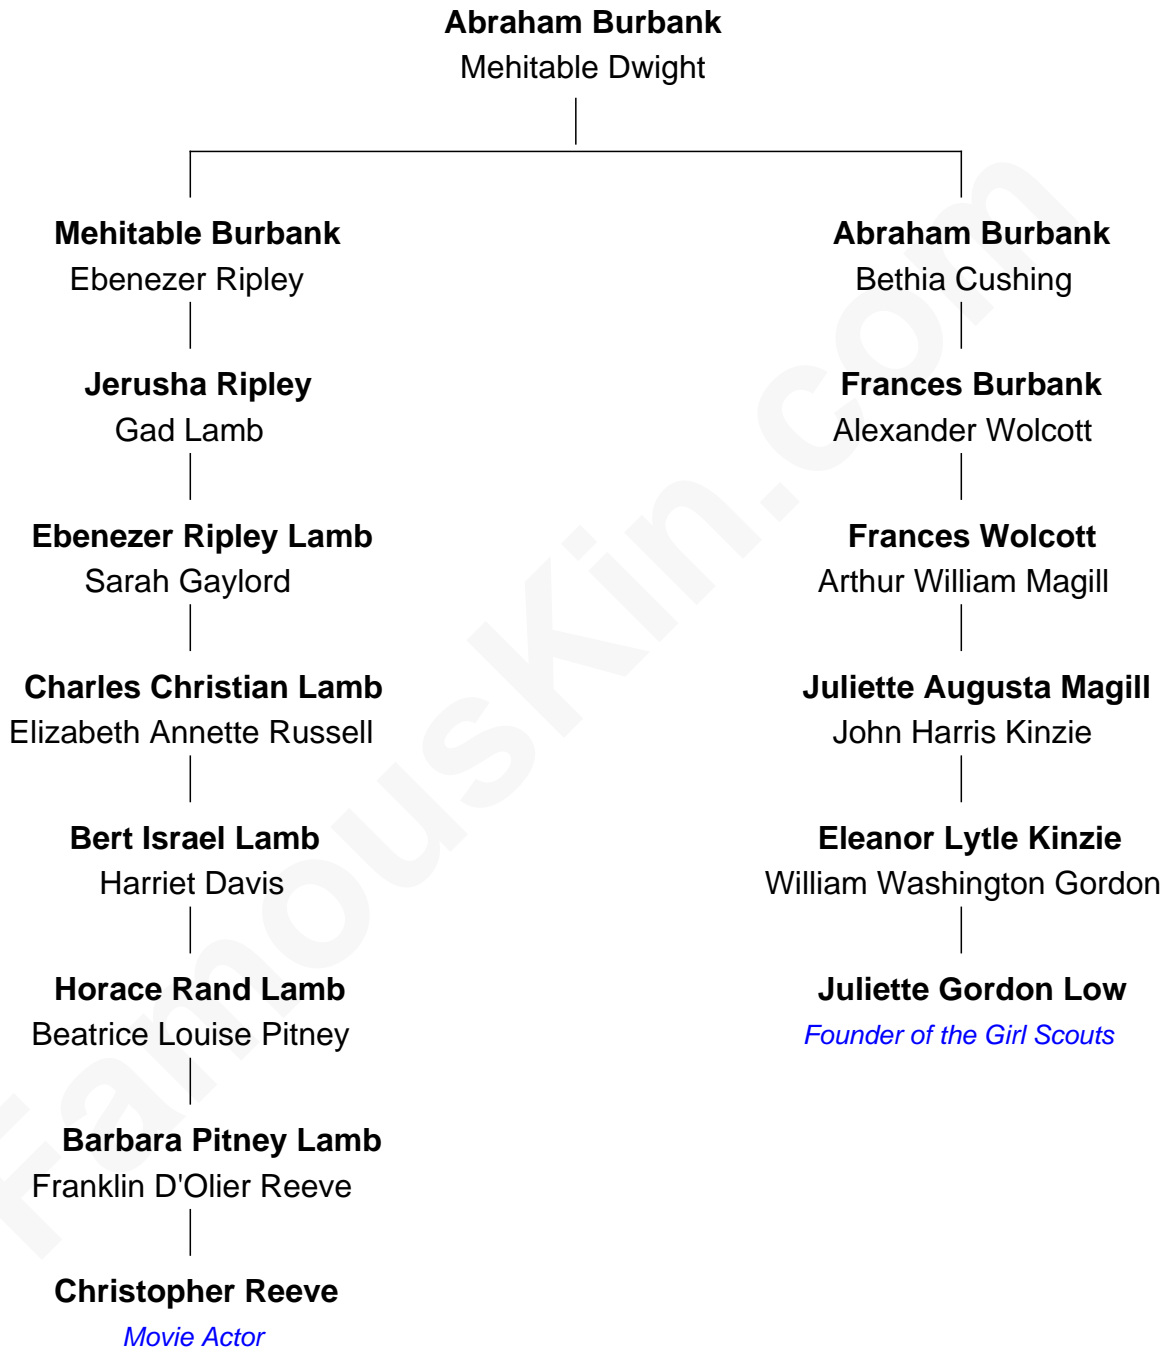

FamousKin.com
Relationship Chart of
Christopher Reeve
Movie Actor

5th cousin 2 times removed of
Juliette Gordon Low
Founder of the Girl Scouts

Christopher Reeve photo by [Jbfrankel](#) [\(CC BY-SA 3.0\)](#)