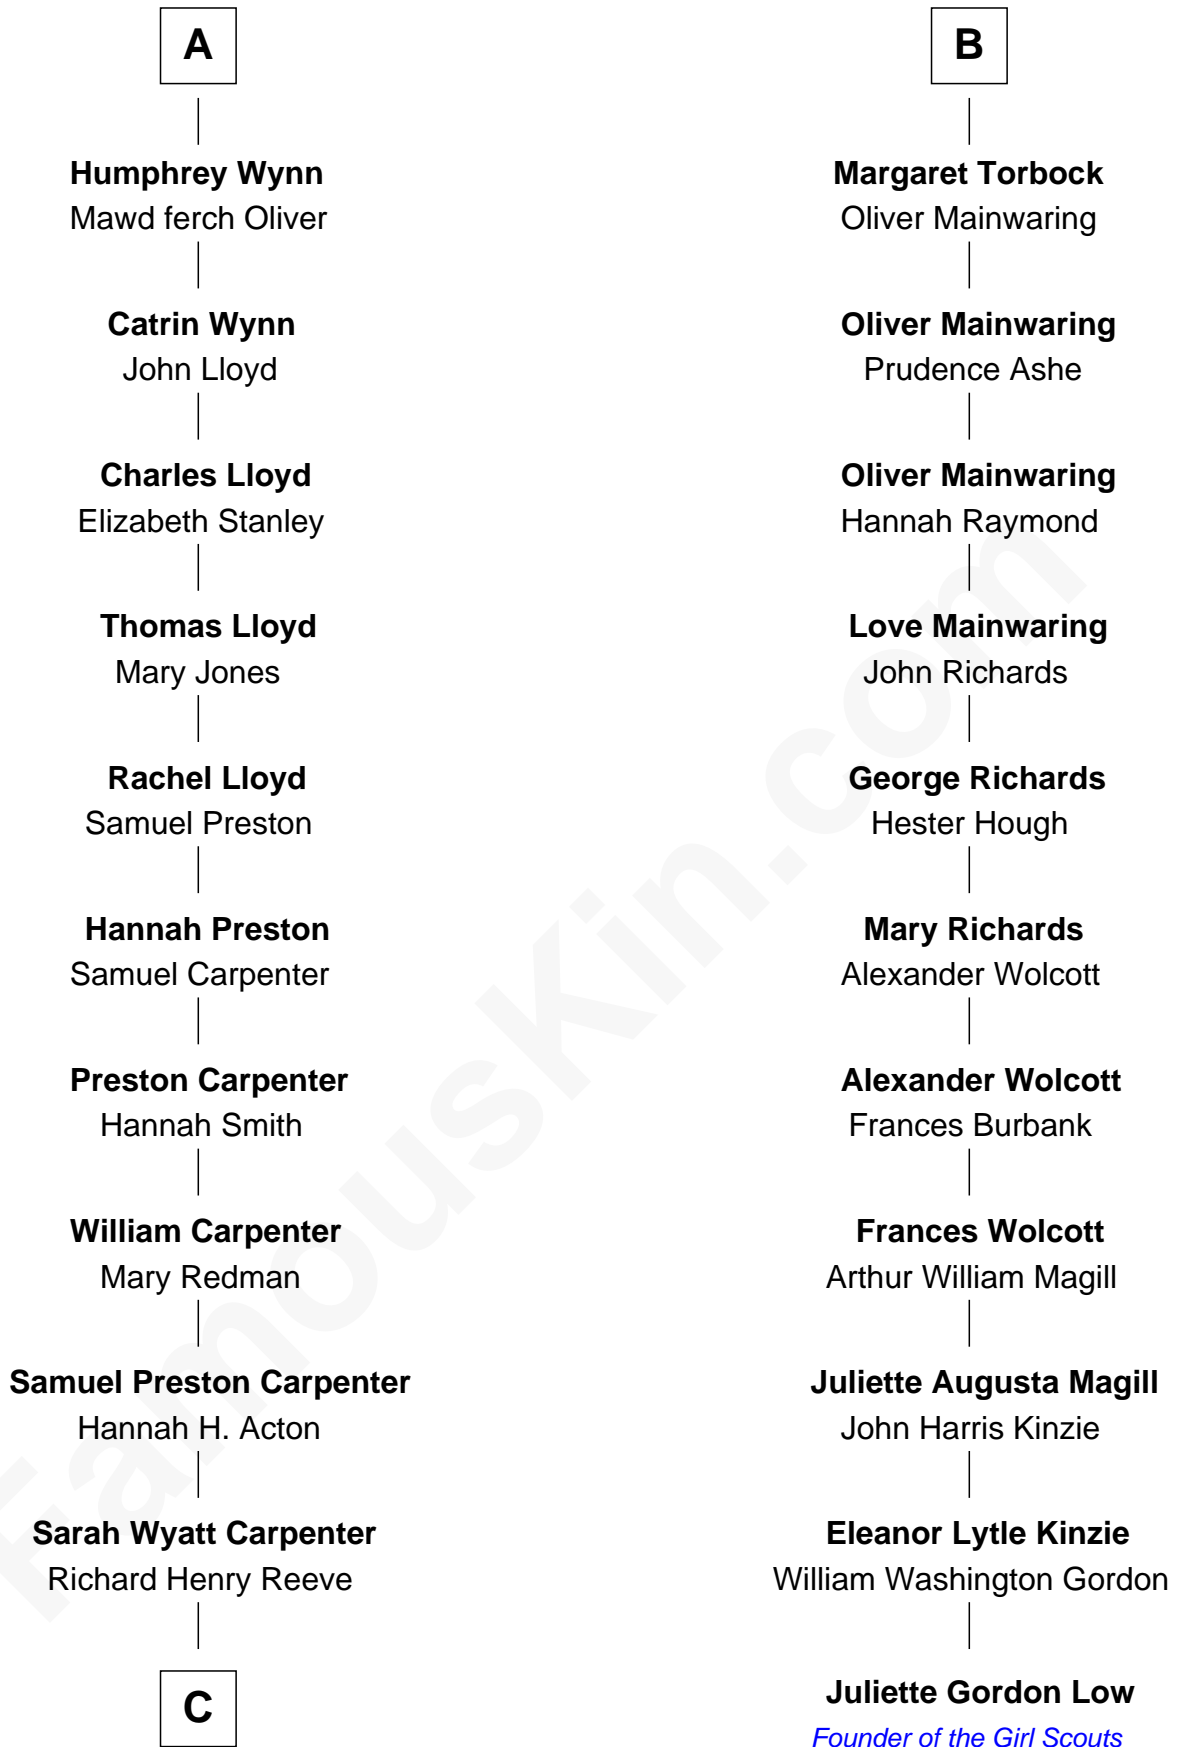

**FamousKin.com**  
**Relationship Chart of**  
**Christopher Reeve**  
*Movie Actor*

17th cousin 3 times removed of  
**Juliette Gordon Low**  
*Founder of the Girl Scouts*

**C**

—  
**Augustus Henry Reeve**  
Margaretta Willis Baldwin

—  
**Richard Henry Reeve**  
Anne Conrad D'Olier

—  
**Franklin D'Olier Reeve**  
Barbara Pitney Lamb

—  
**Christopher Reeve**  
*Movie Actor*

FamousKin.com