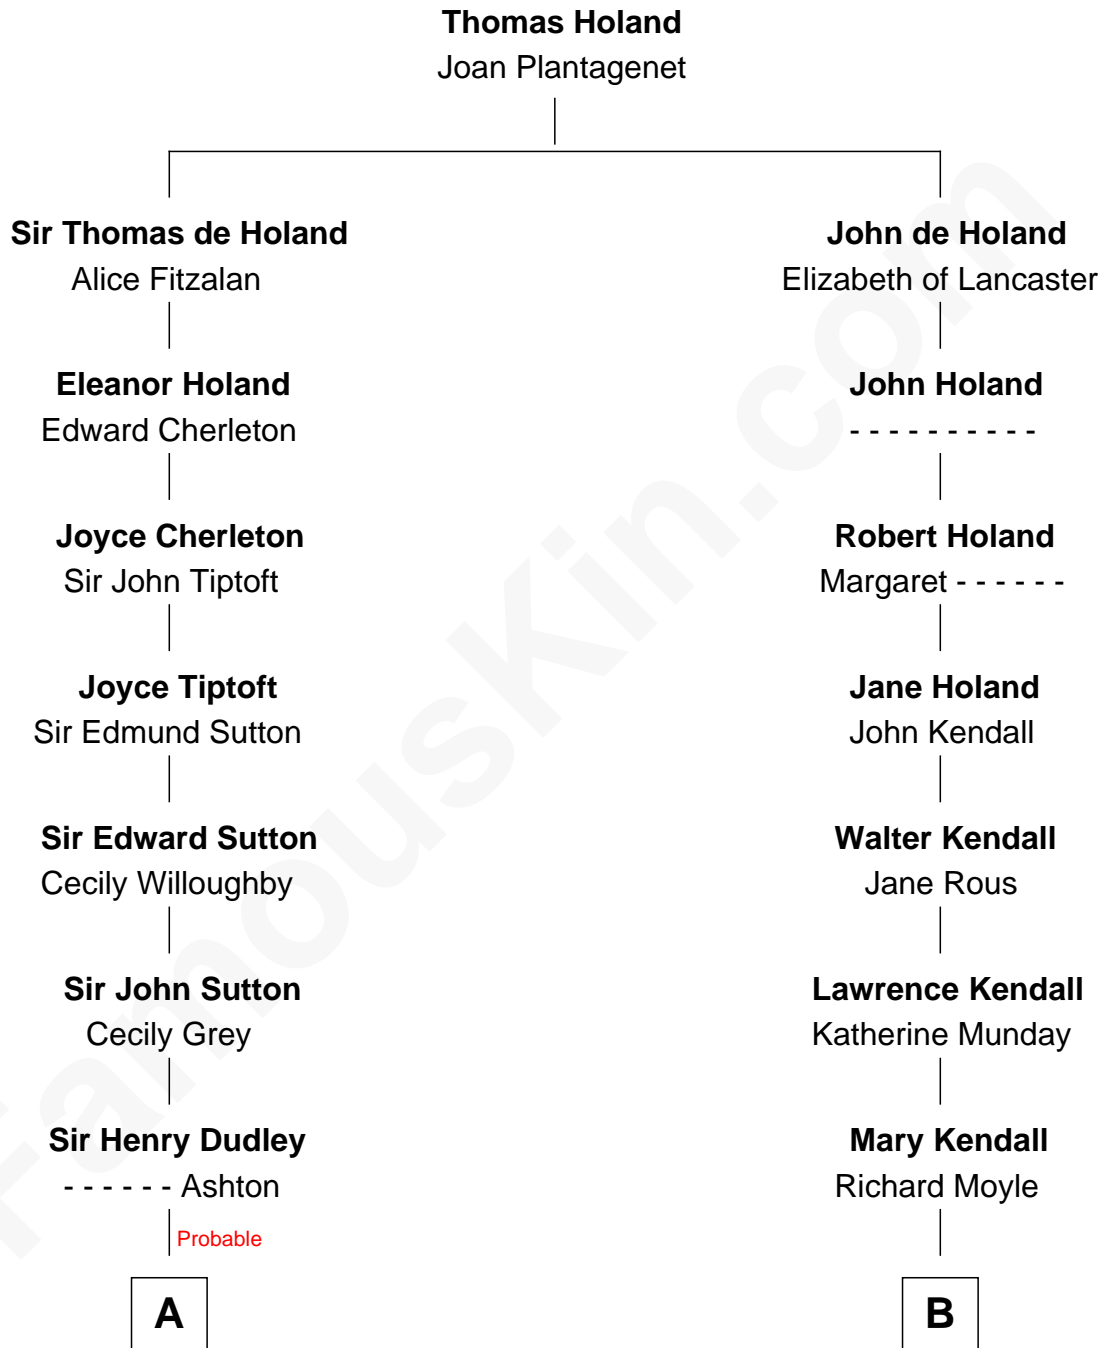

FamousKin.com
Relationship Chart of
Christopher Reeve
Movie Actor

17th cousin 3 times removed of
Juliette Gordon Low
Founder of the Girl Scouts

C

—
Margaretta Willis Baldwin

Augustus Henry Reeve

—
Richard Henry Reeve

Anne Conrad D'Olier

—
Franklin D'Olier Reeve

Barbara Pitney Lamb

—
Christopher Reeve

Movie Actor

FamousKin.com