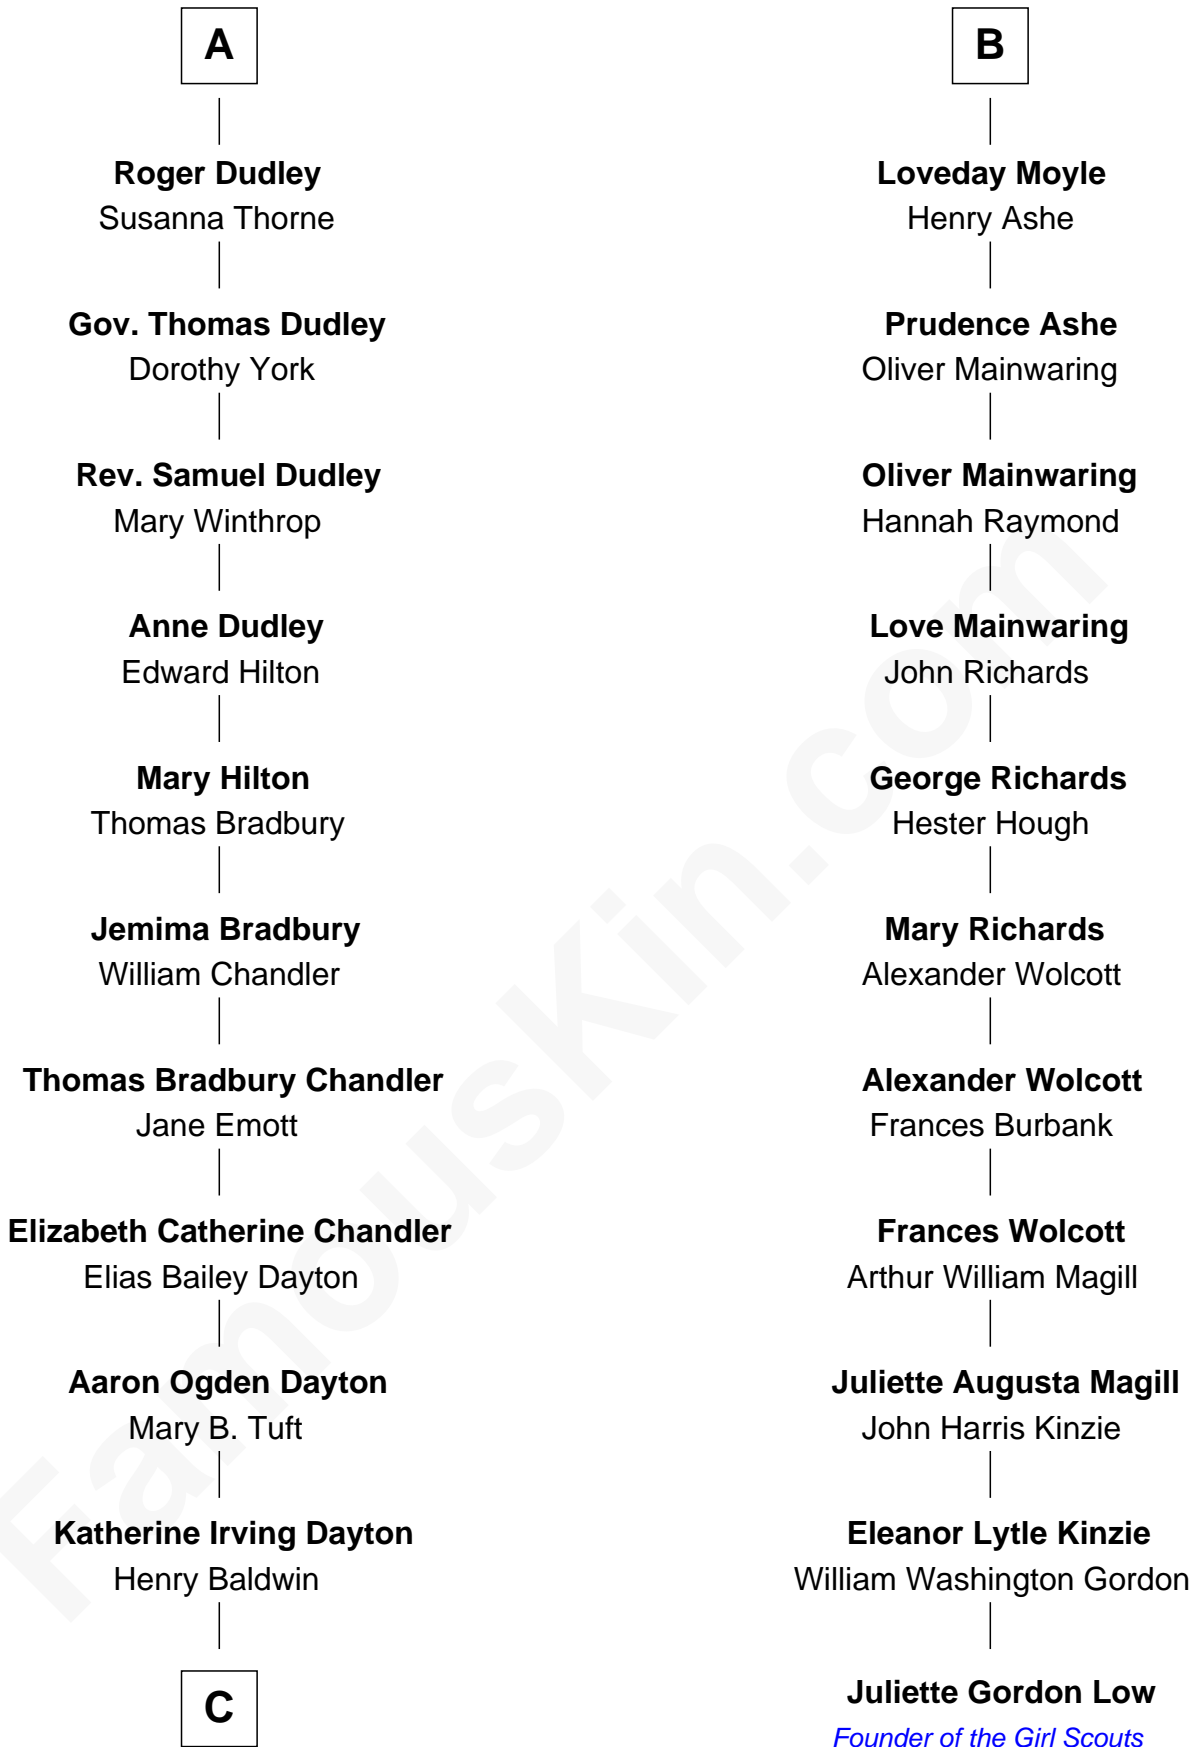

FamousKin.com
Relationship Chart of
Christopher Reeve
Movie Actor

17th cousin 3 times removed of
Juliette Gordon Low
Founder of the Girl Scouts

C

—
Margaretta Willis Baldwin

Augustus Henry Reeve

—
Richard Henry Reeve

Anne Conrad D'Olier

—
Franklin D'Olier Reeve

Barbara Pitney Lamb

—
Christopher Reeve

Movie Actor

FamousKin.com