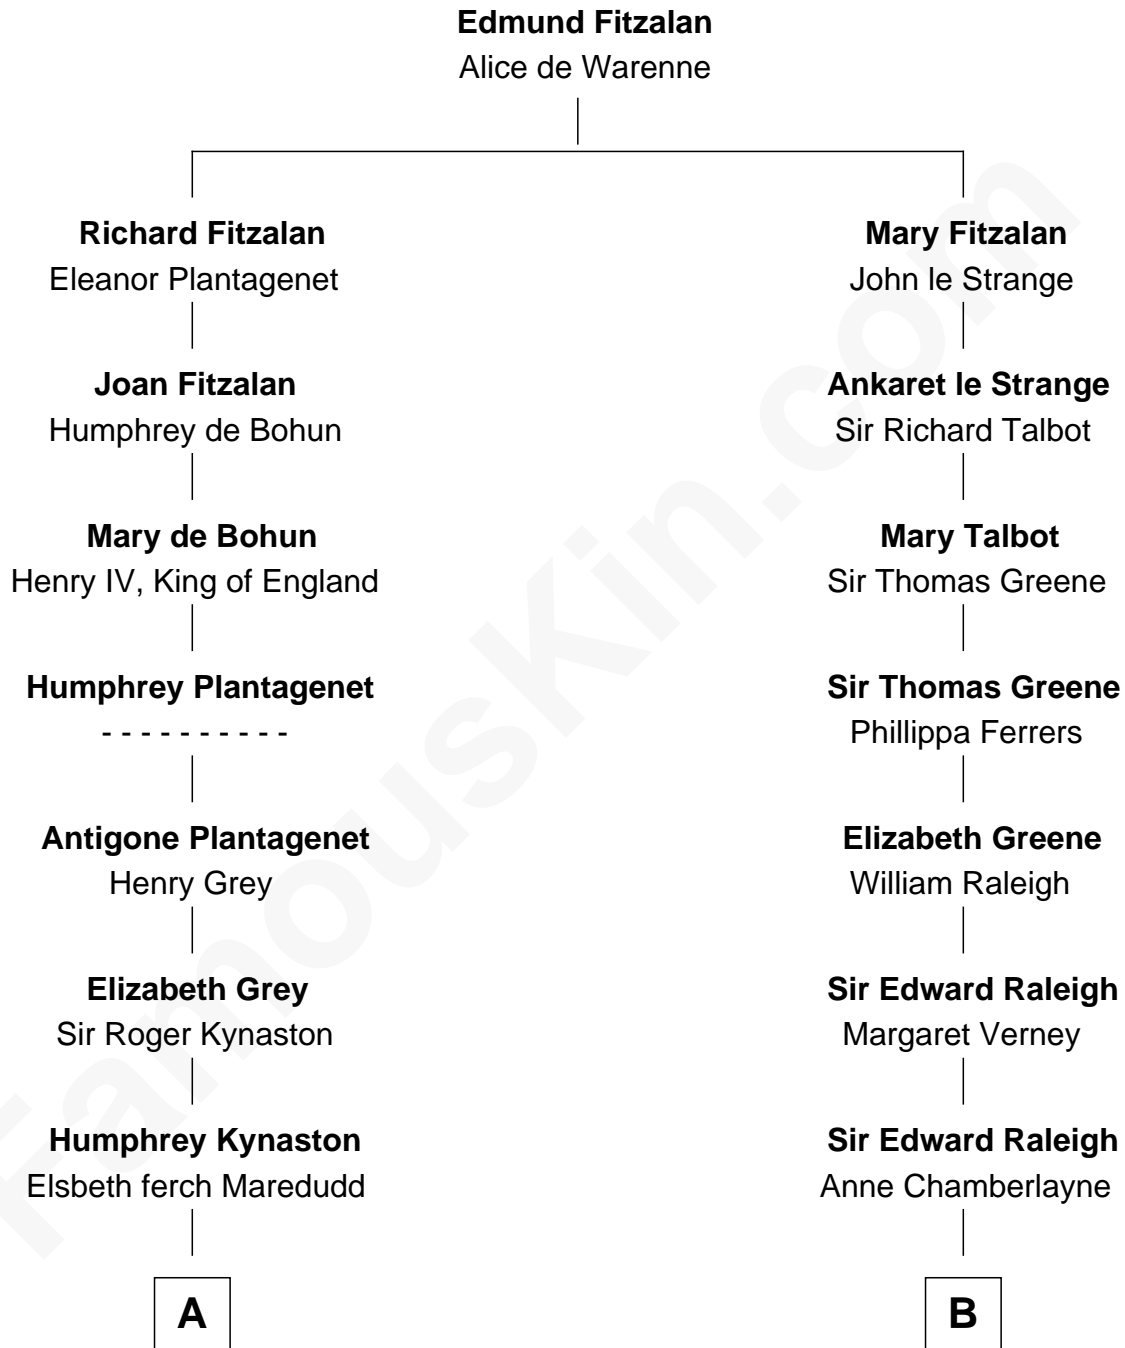

FamousKin.com
Relationship Chart of
Christopher Reeve
Movie Actor

18th cousin 3 times removed of

Stephen A. Douglas
Participated in Lincoln-Douglas Debates

C

Sarah Wyatt Carpenter
Richard Henry Reeve

Augustus Henry Reeve
Margaretta Willis Baldwin