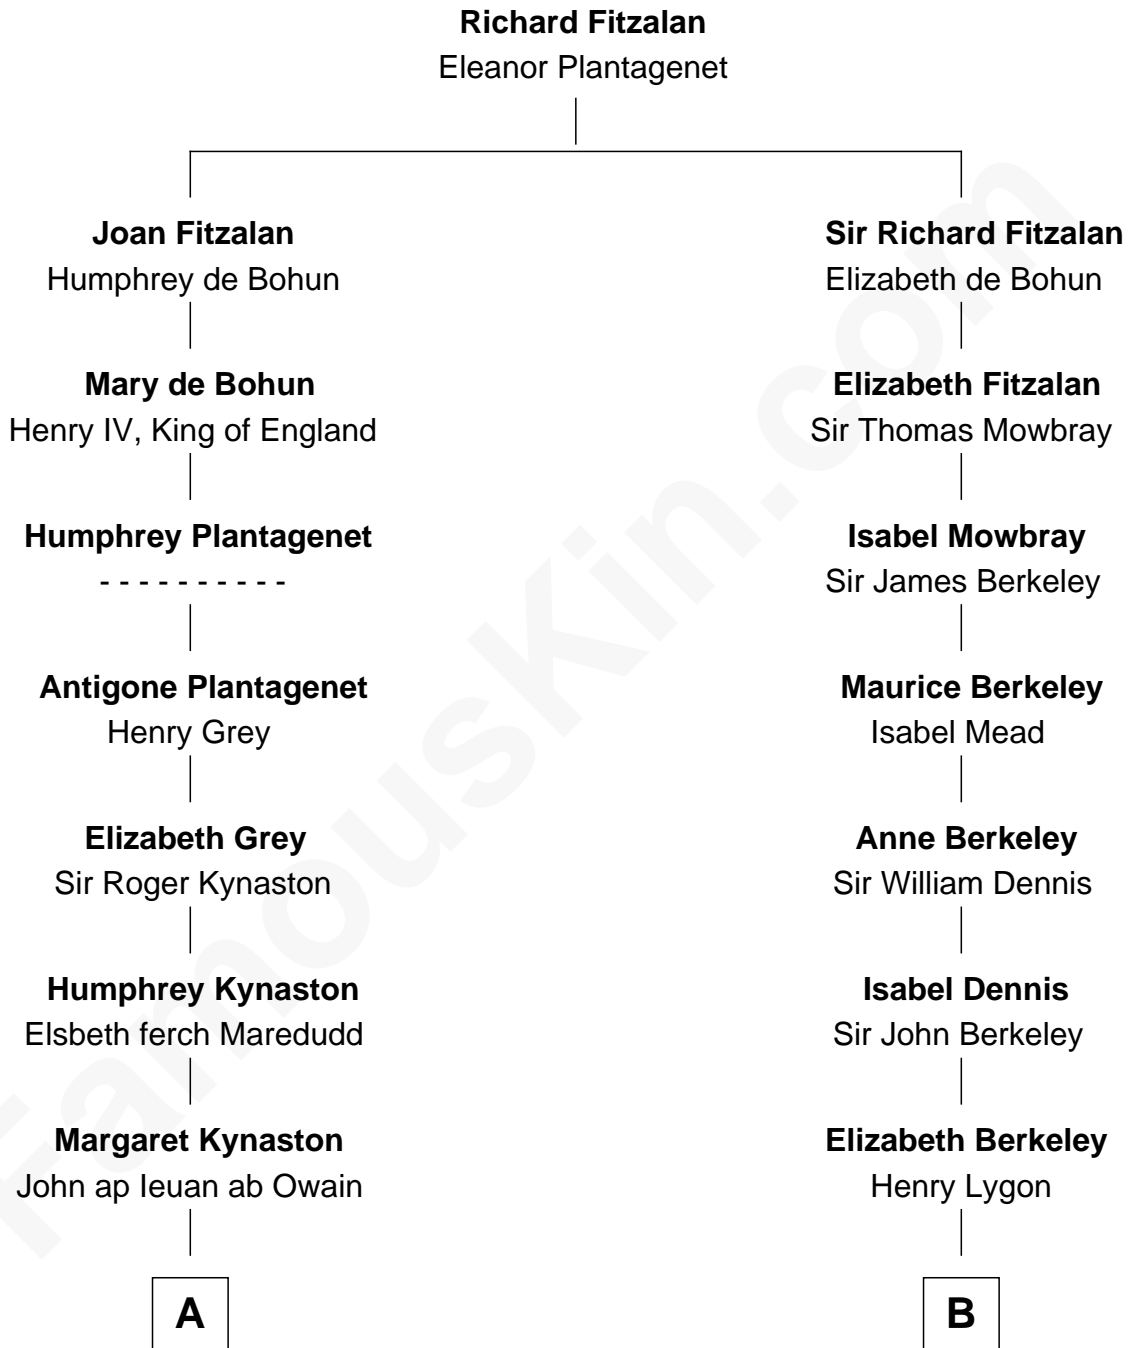

FamousKin.com
Relationship Chart of
Christopher Reeve
Movie Actor

17th cousin 3 times removed of

Mary Winthrop Gooding
Prolific Mayflower Descendant

C

—
Augustus Henry Reeve
Margaretta Willis Baldwin

—
Richard Henry Reeve
Anne Conrad D'Olier

—
Franklin D'Olier Reeve
Barbara Pitney Lamb

—
Christopher Reeve
Movie Actor