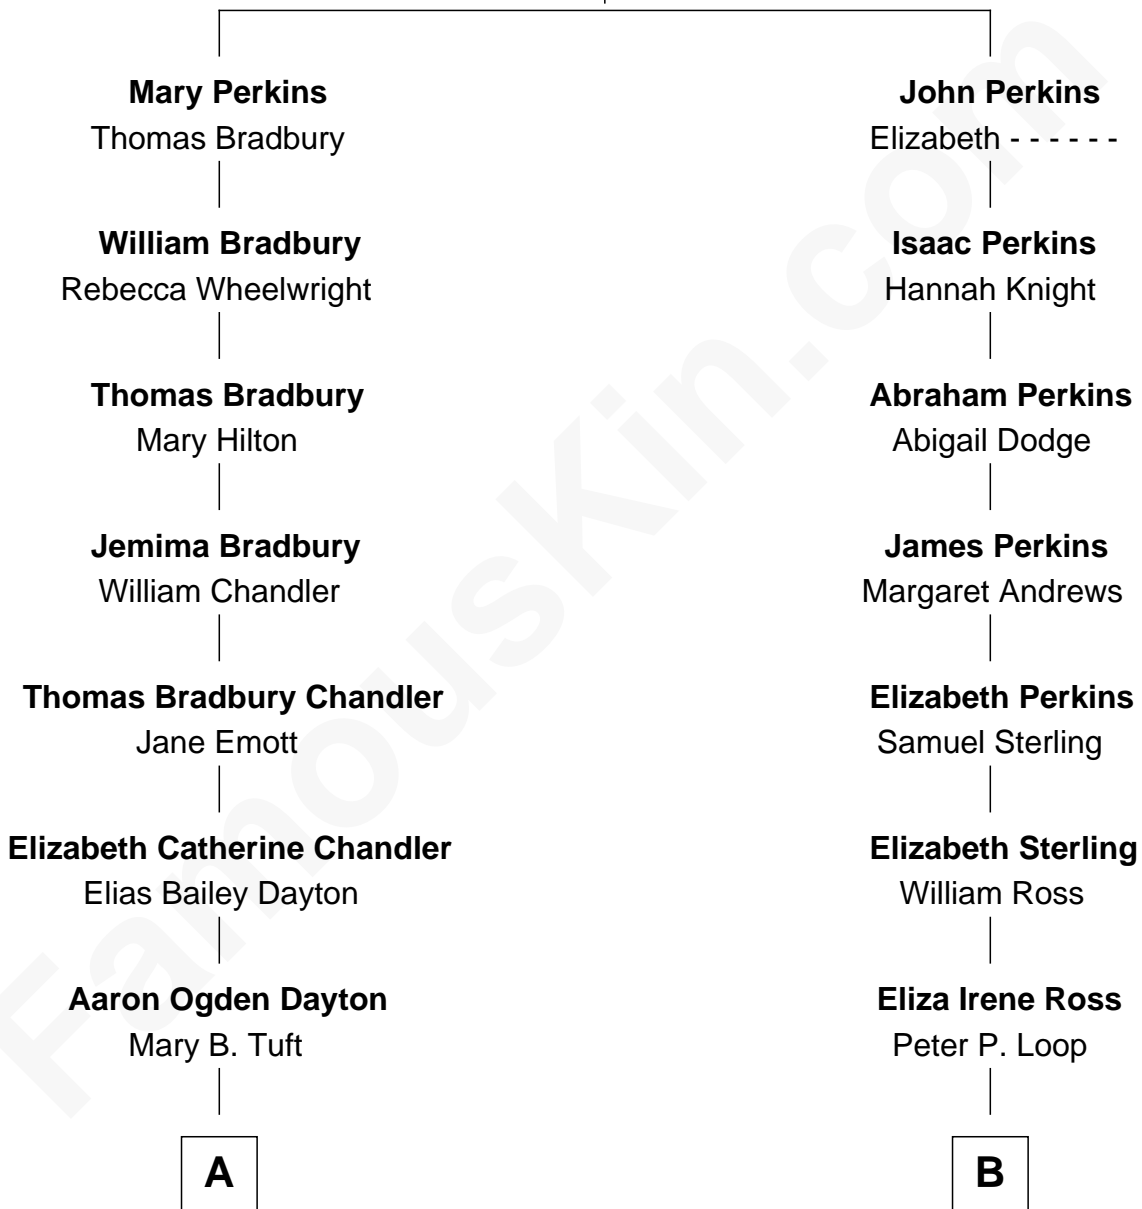

FamousKin.com
Relationship Chart of
Christopher Reeve
Movie Actor

11th cousin 1 time removed of
Kristen Wiig
TV and Movie Actress

John Perkins
 Judith Gater

A

Katherine Irving Dayton

Henry Baldwin

Margaretta Willis Baldwin

Sarah Eliza Loop

Sidney B. Roby

Margaret Breese Roby

Wendell Joseph Curtis

Catherine Curtis

John Palmer Day

Margaret Curtis Day

William Carroll Johnston