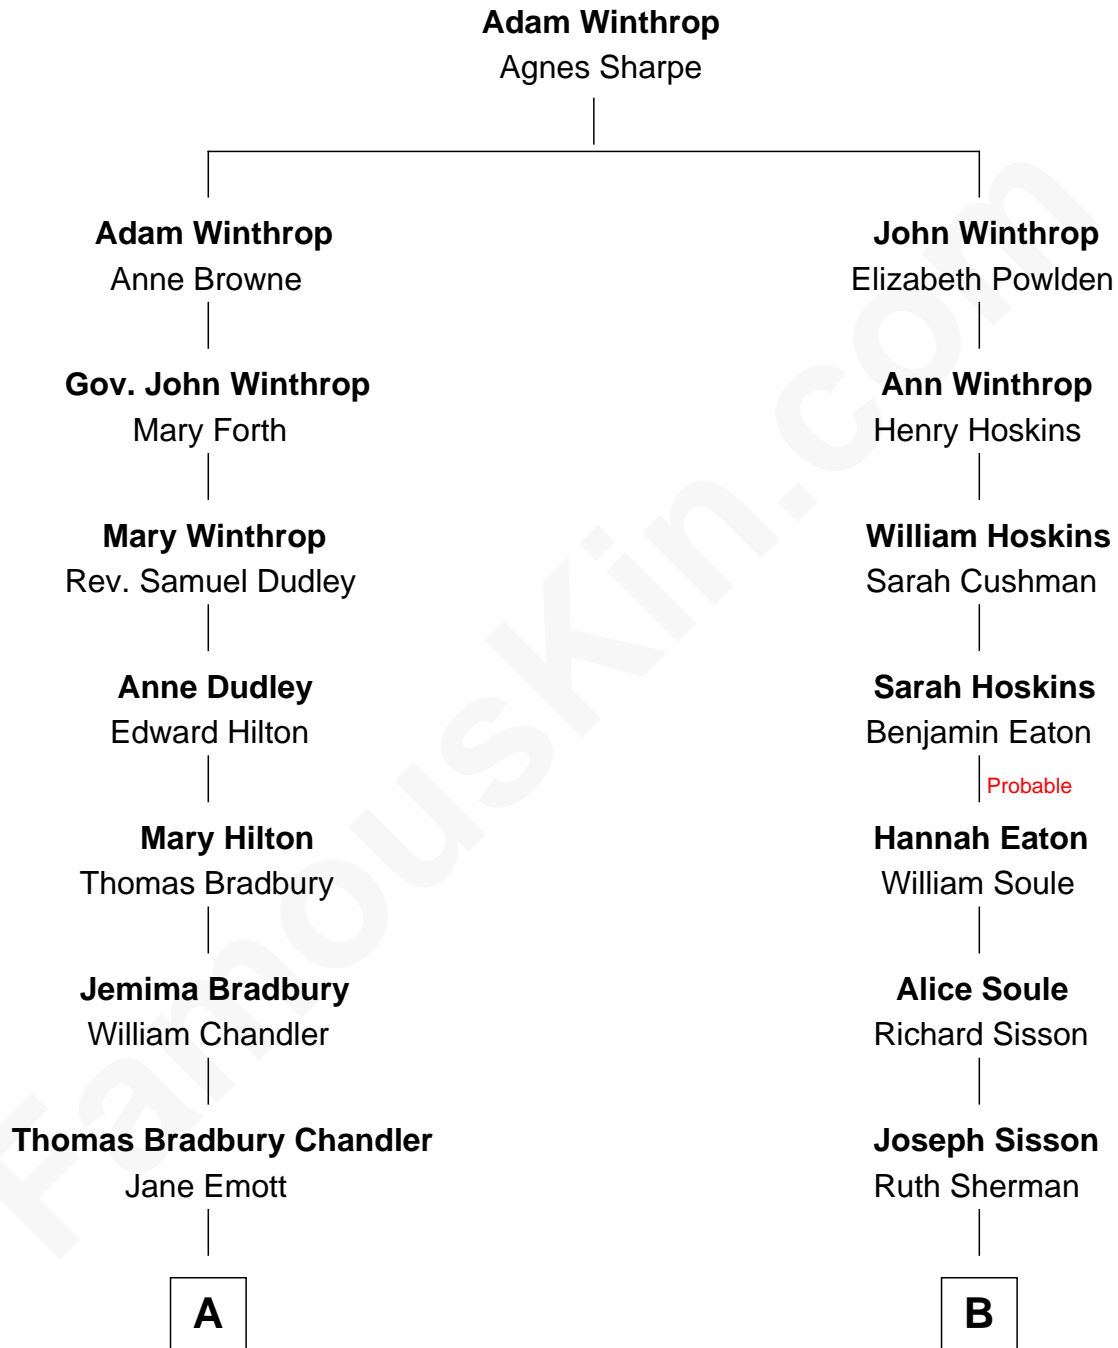

FamousKin.com
Relationship Chart of
Christopher Reeve
Movie Actor

13th cousin 1 time removed of
Kristen Wiig
TV and Movie Actress

A

Elizabeth Catherine Chandler

Elias Bailey Dayton

Aaron Ogden Dayton

Mary B. Tuft

Katherine Irving Dayton

Henry Baldwin

Margaretta Willis Baldwin

Augustus Henry Reeve

Richard Henry Reeve

Anne Conrad D'Olier

Franklin D'Olier Reeve

Barbara Pitney Lamb