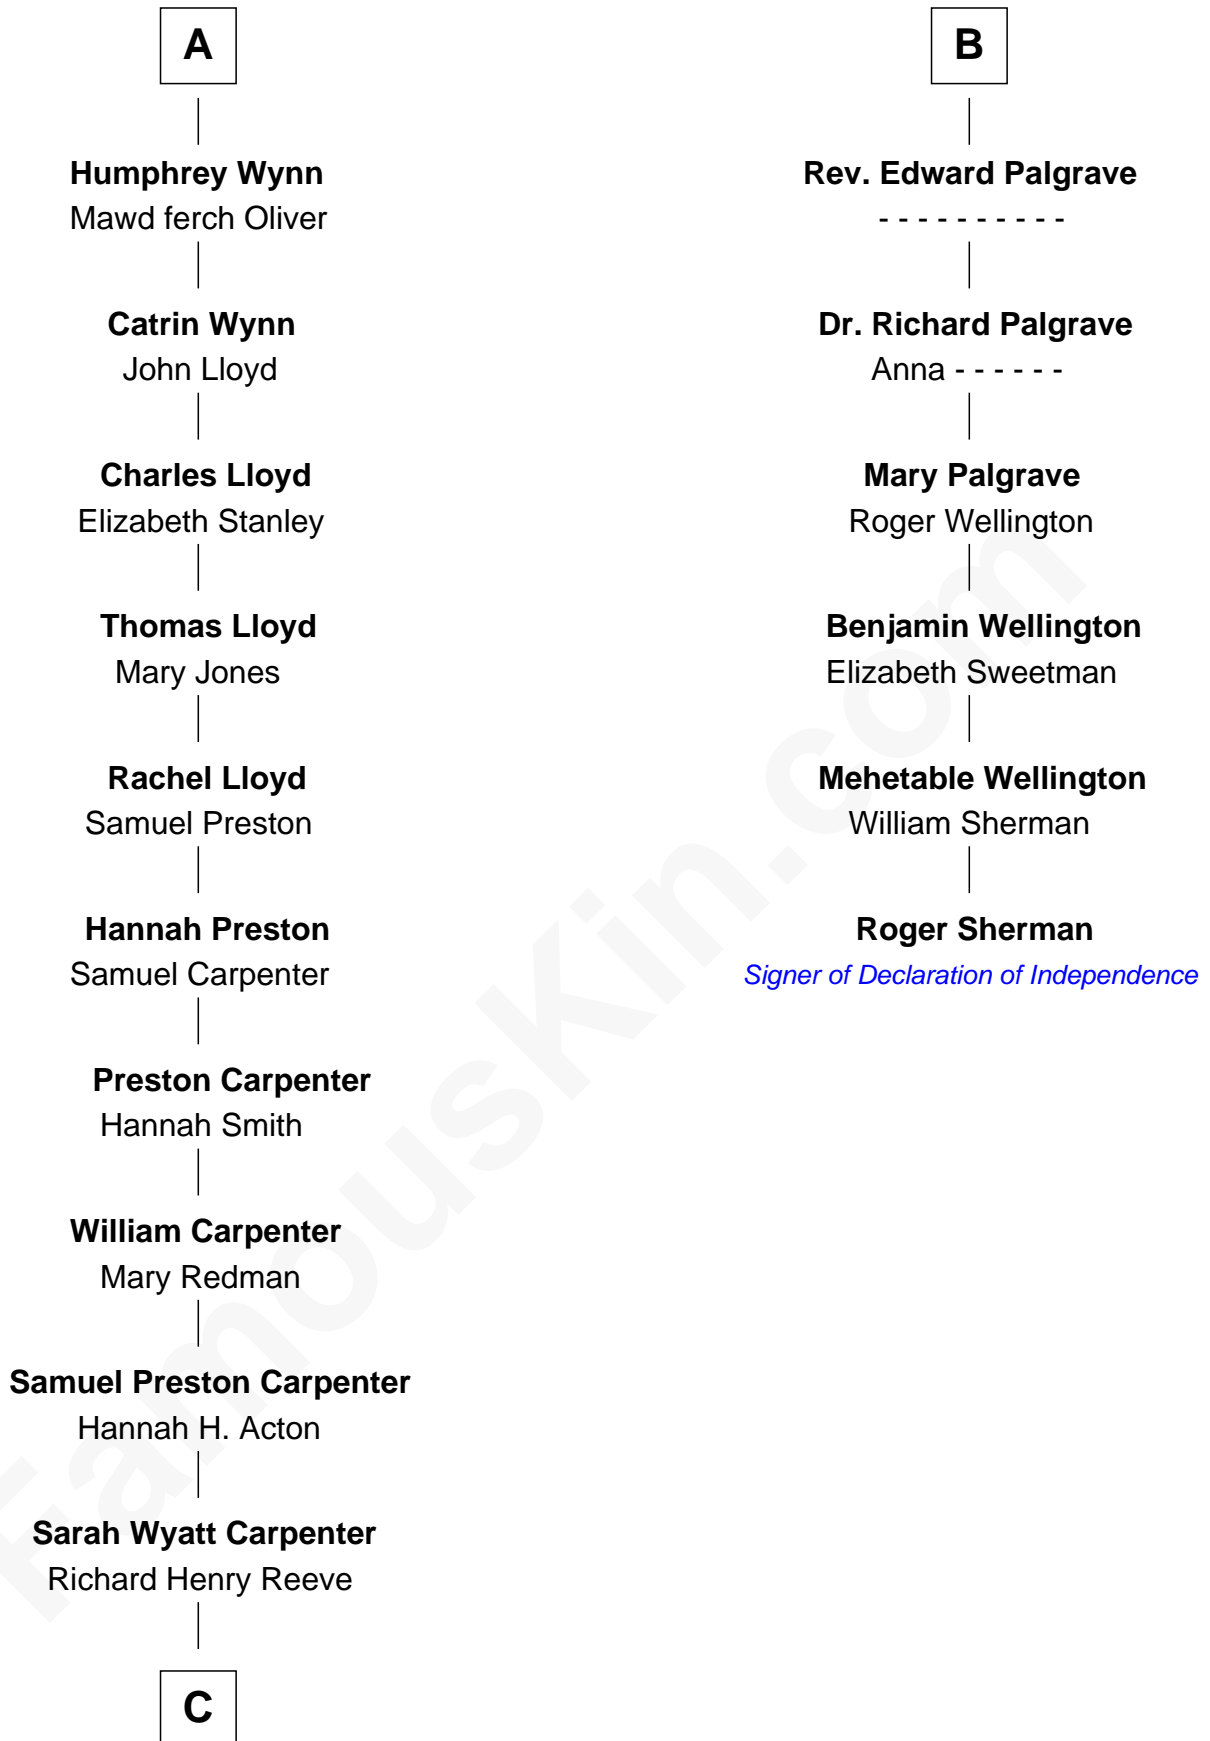

FamousKin.com
Relationship Chart of
Christopher Reeve
Movie Actor

12th cousin 8 times removed of
Roger Sherman
Signer of the Declaration of Independence

C

—
Augustus Henry Reeve
Margaretta Willis Baldwin