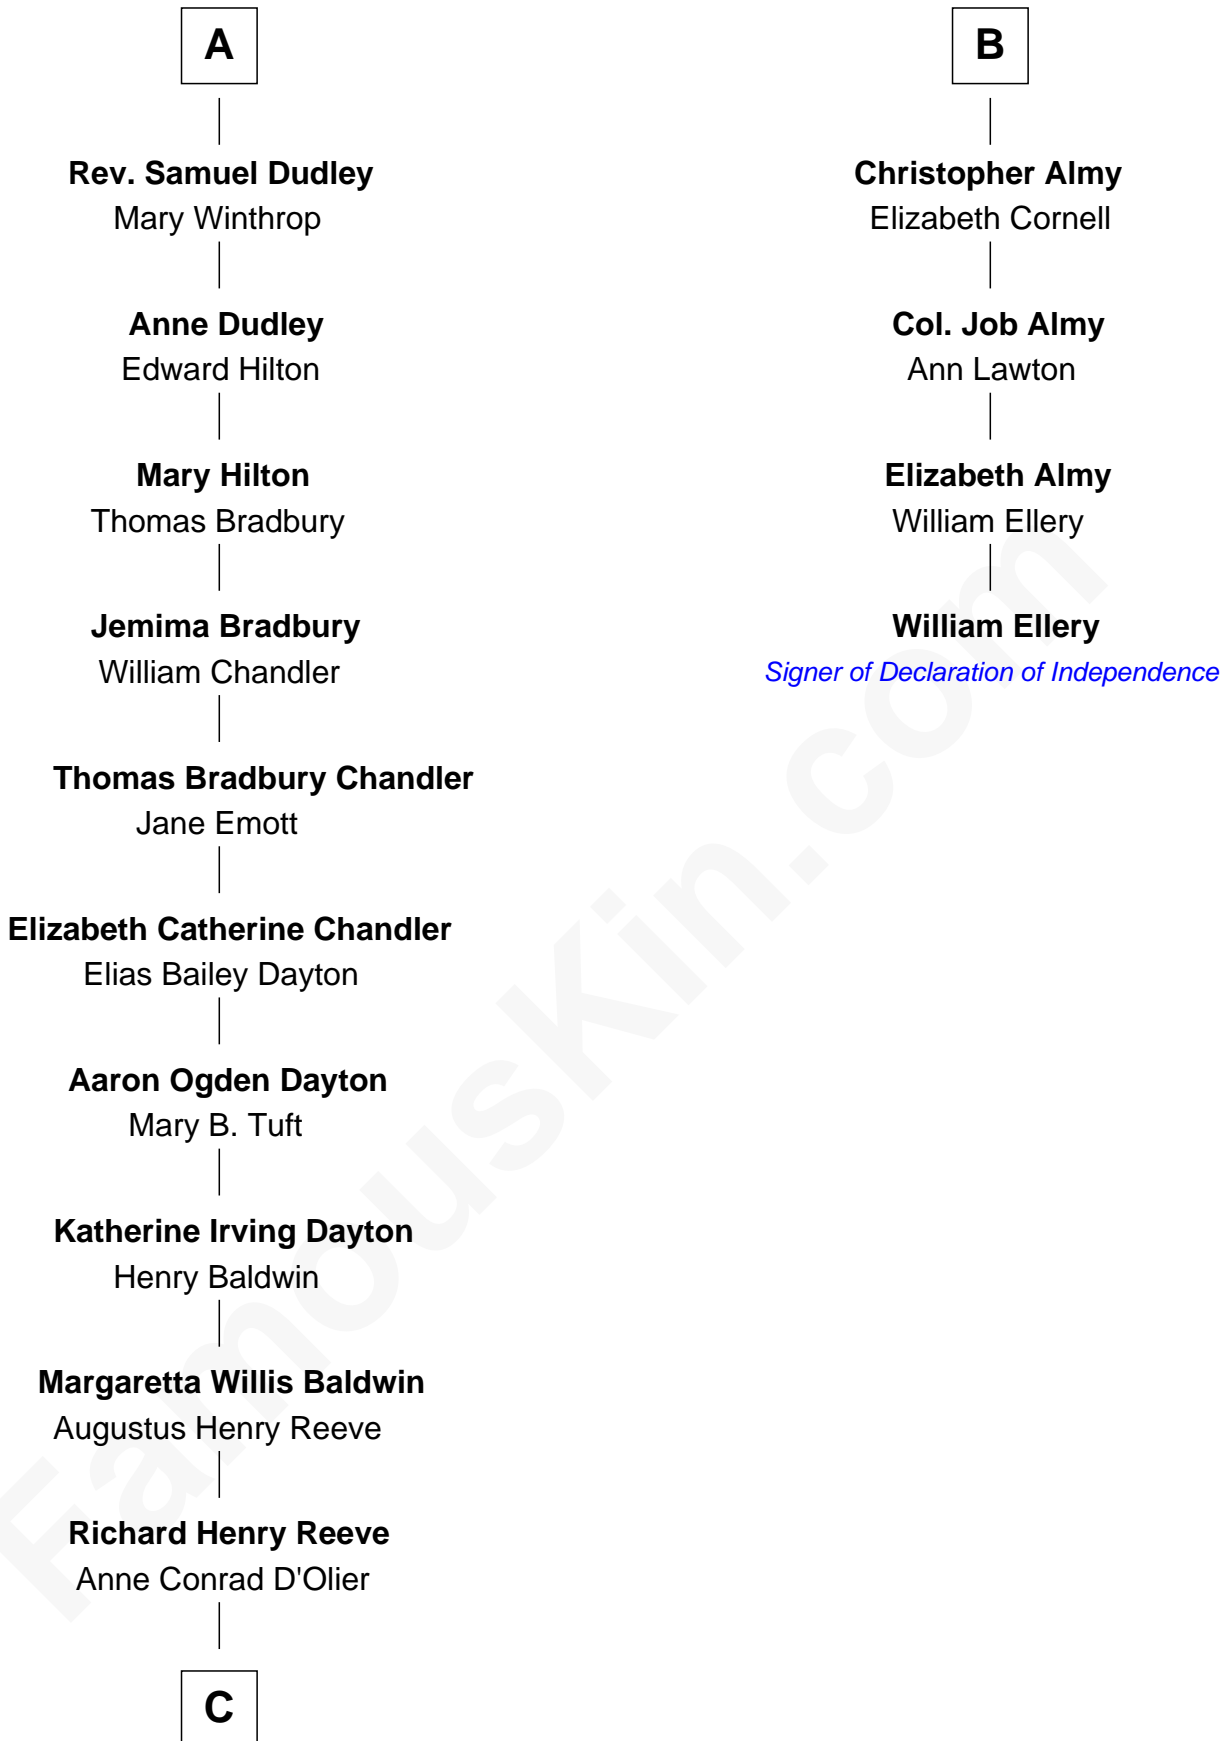

**FamousKin.com**  
**Relationship Chart of**  
**Christopher Reeve**  
*Movie Actor*

**10th cousin 8 times removed of**  
**William Ellery**  
*Signer of the Declaration of Independence*

C

Franklin D'Olier Reeve

Barbara Pitney Lamb

Christopher Reeve

*Movie Actor*

FamousKin.com