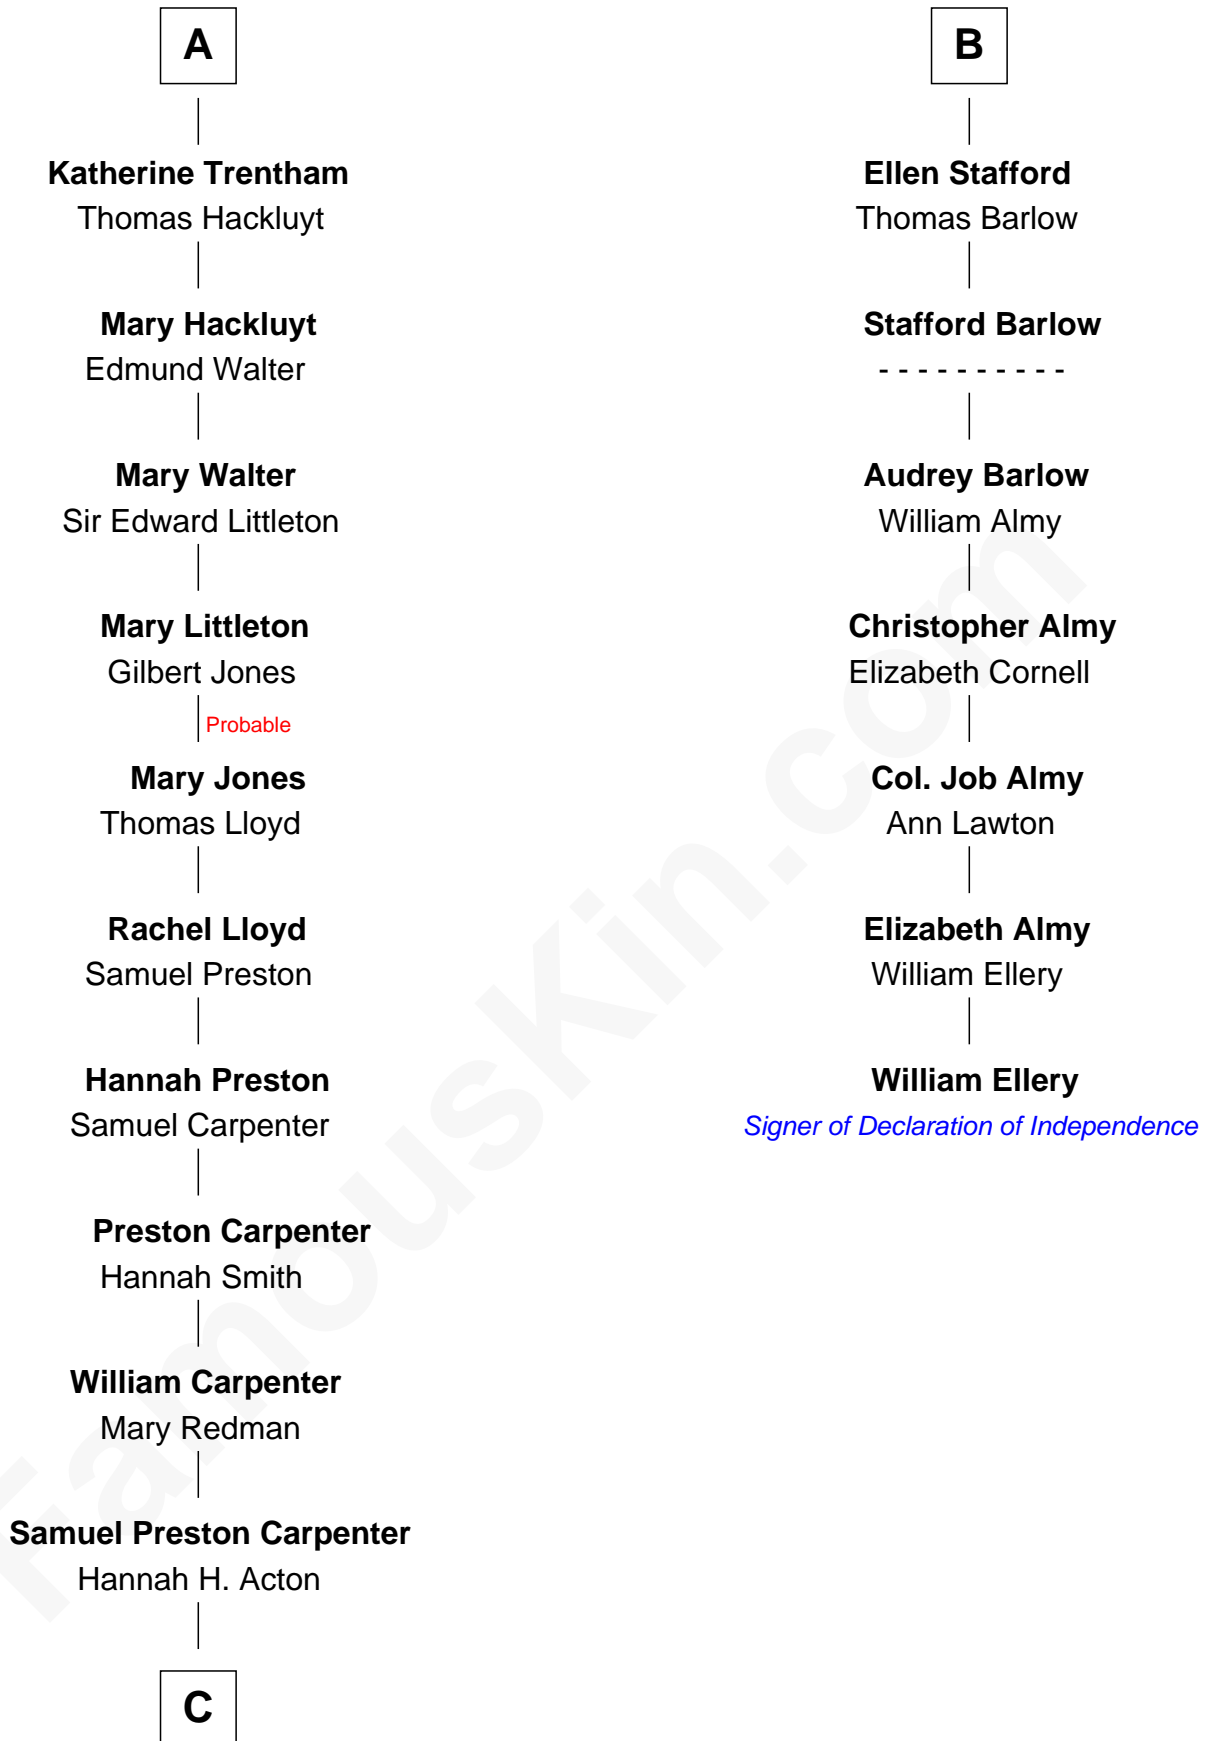

**FamousKin.com**  
**Relationship Chart of**  
**Christopher Reeve**  
*Movie Actor*

**13th cousin 8 times removed of**  
**William Ellery**  
*Signer of the Declaration of Independence*

**C**

—  
**Sarah Wyatt Carpenter**

Richard Henry Reeve

—  
**Augustus Henry Reeve**

Margaretta Willis Baldwin

—  
**Richard Henry Reeve**

Anne Conrad D'Olier

—  
**Franklin D'Olier Reeve**

Barbara Pitney Lamb

—  
**Christopher Reeve**