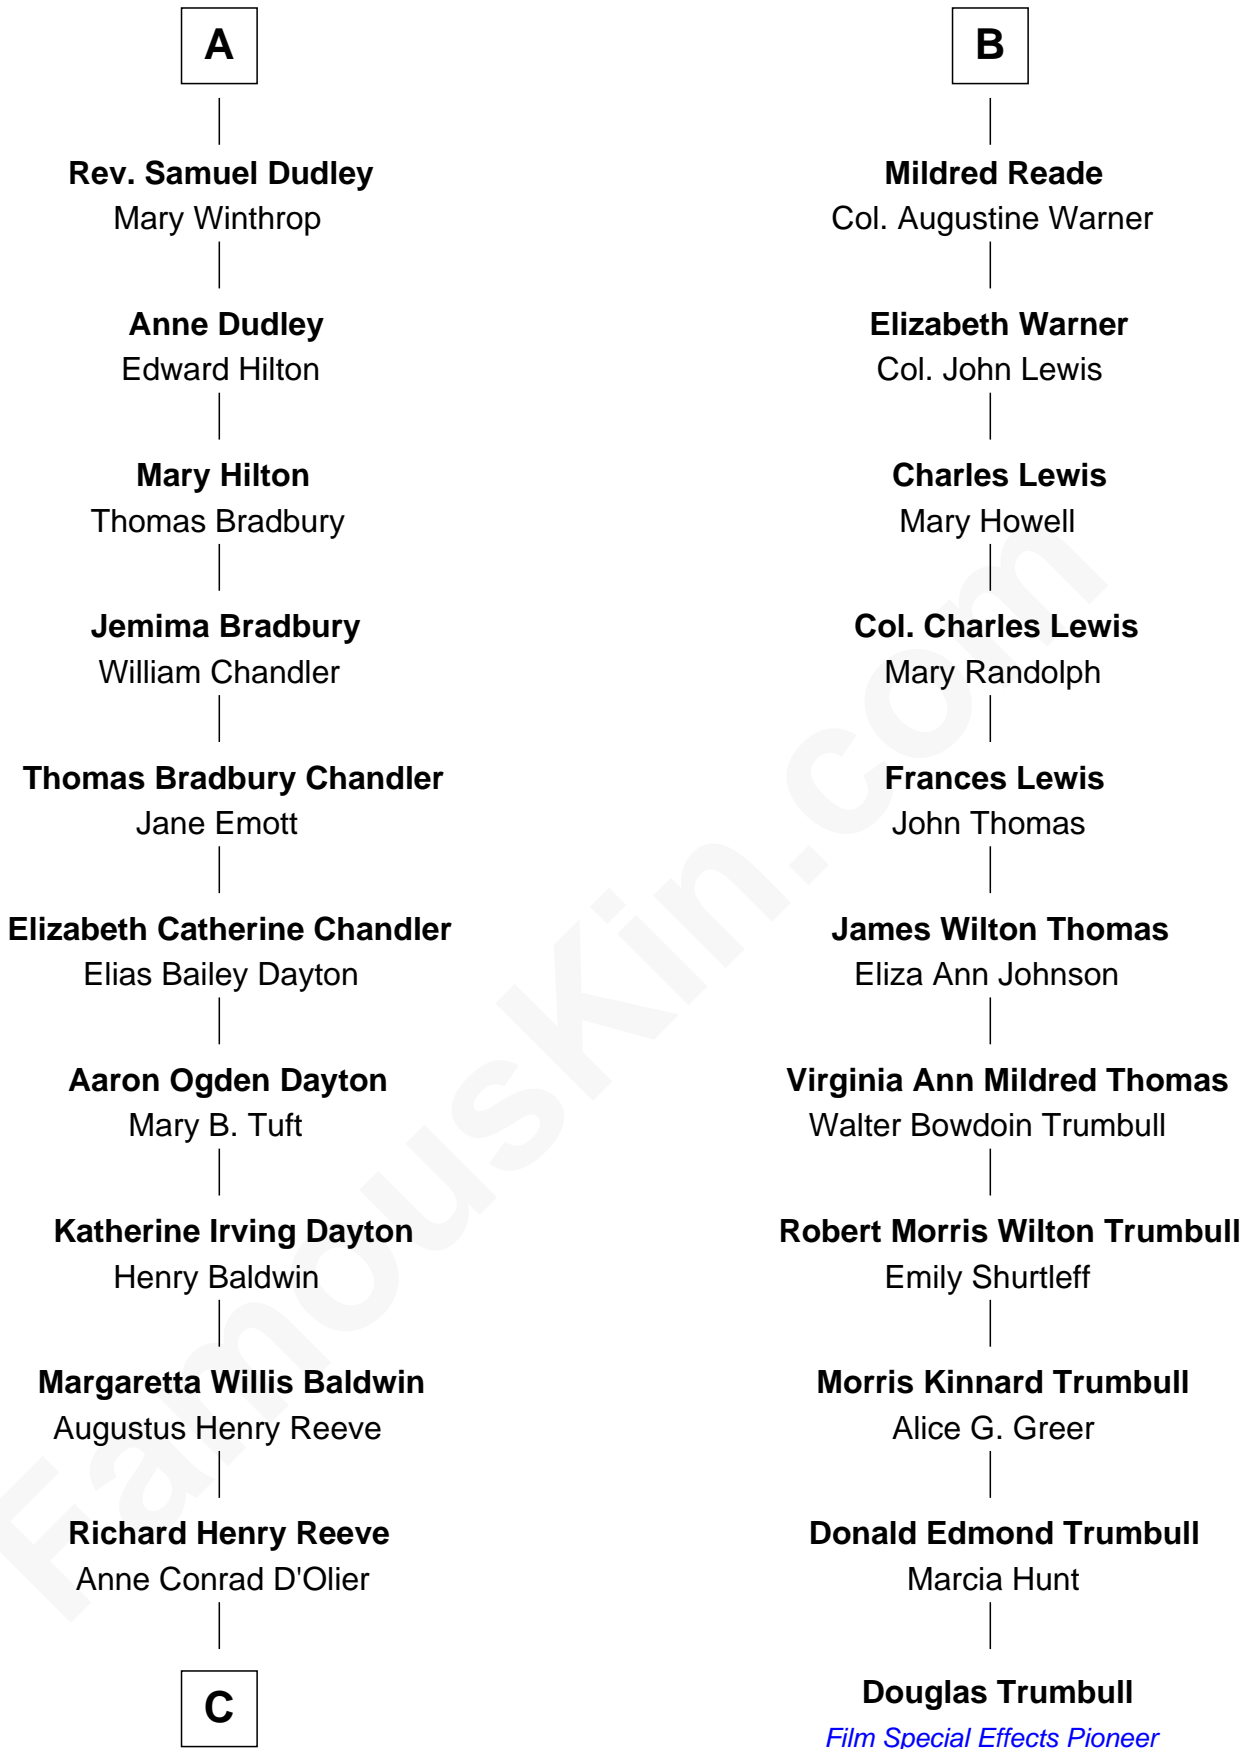

FamousKin.com
Relationship Chart of
Christopher Reeve
Movie Actor

17th cousin 1 time removed of
Douglas Trumbull
Film Special Effects Pioneer

C

Franklin D'Olier Reeve

Barbara Pitney Lamb

Christopher Reeve

Movie Actor

FamousKin.com