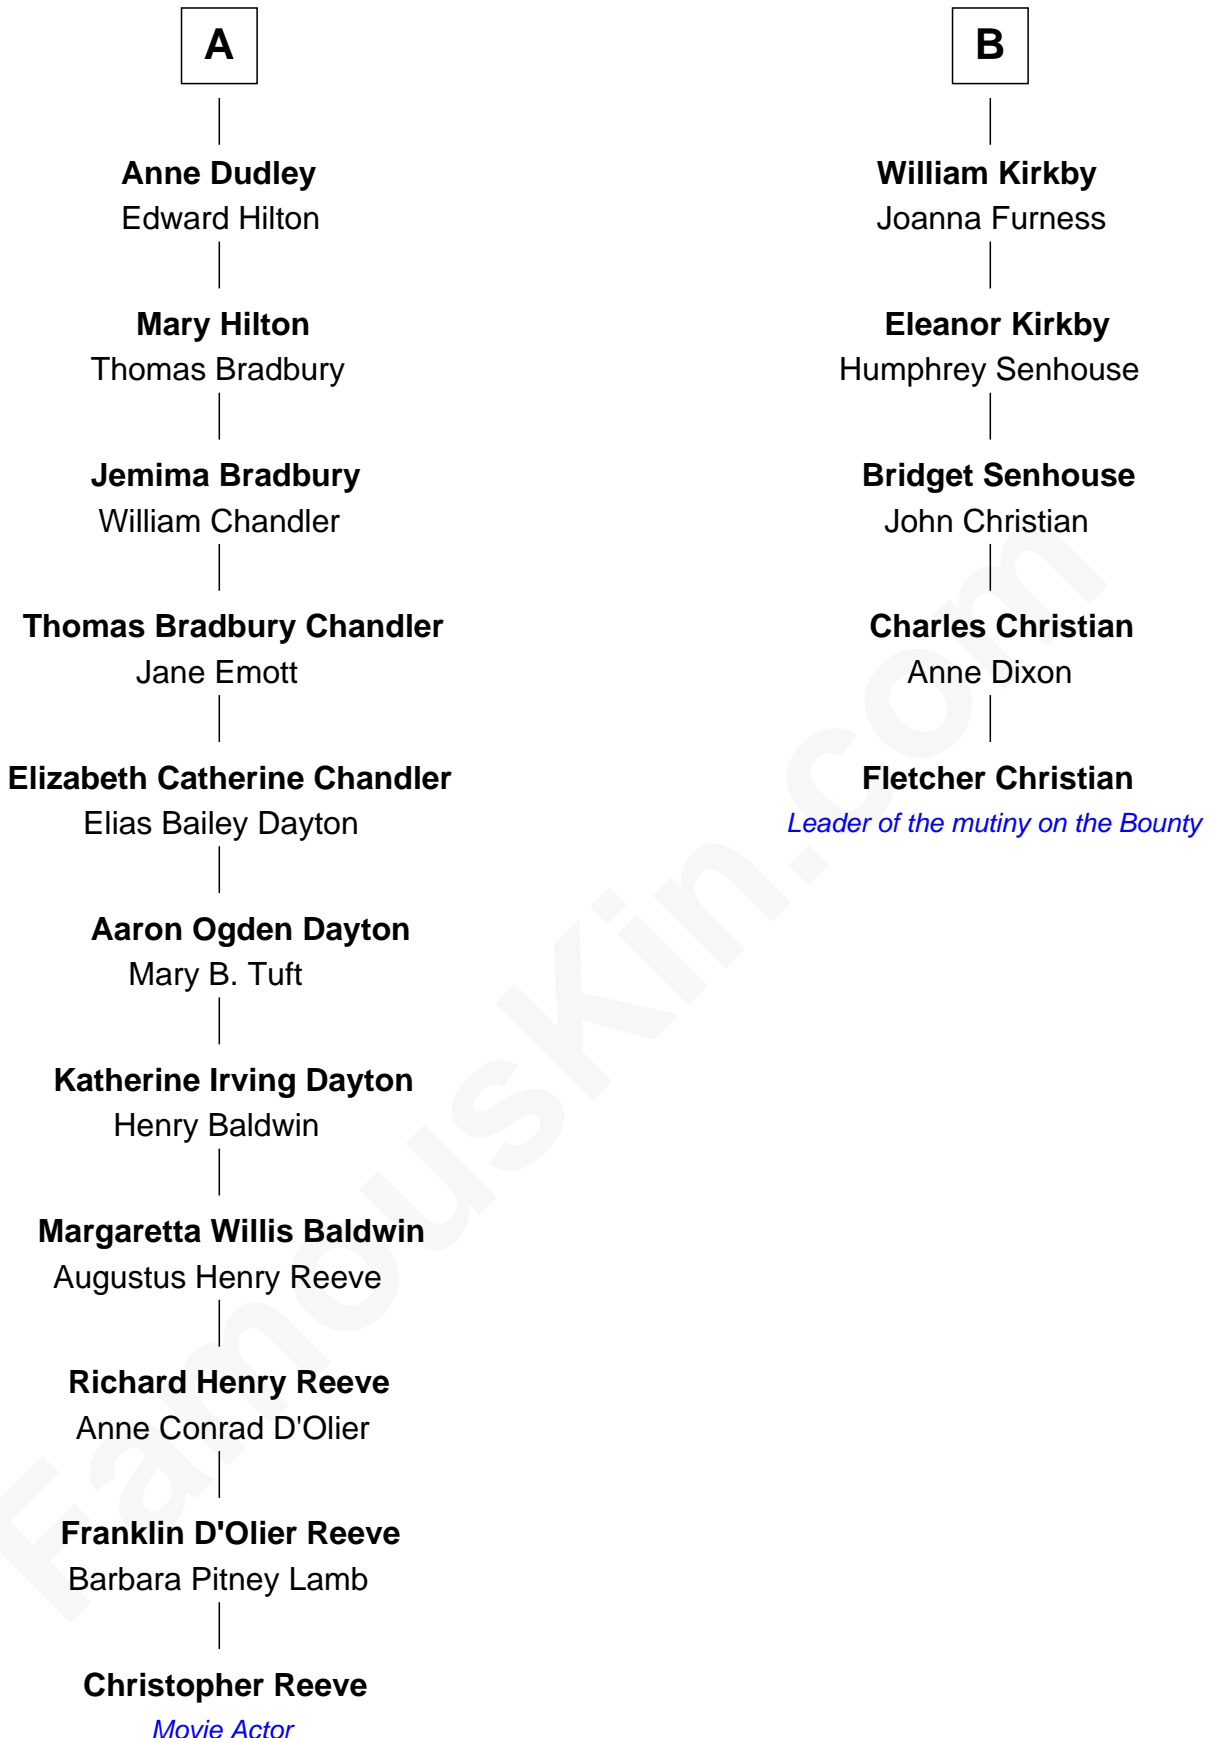

FamousKin.com

Relationship Chart of

Christopher Reeve

Movie Actor

11th cousin 6 times removed of

Fletcher Christian
 Leader of the mutiny on the Bounty

Christopher Reeve photo by [Jbfrankel](#) [\(CC BY-SA 3.0\)](#)