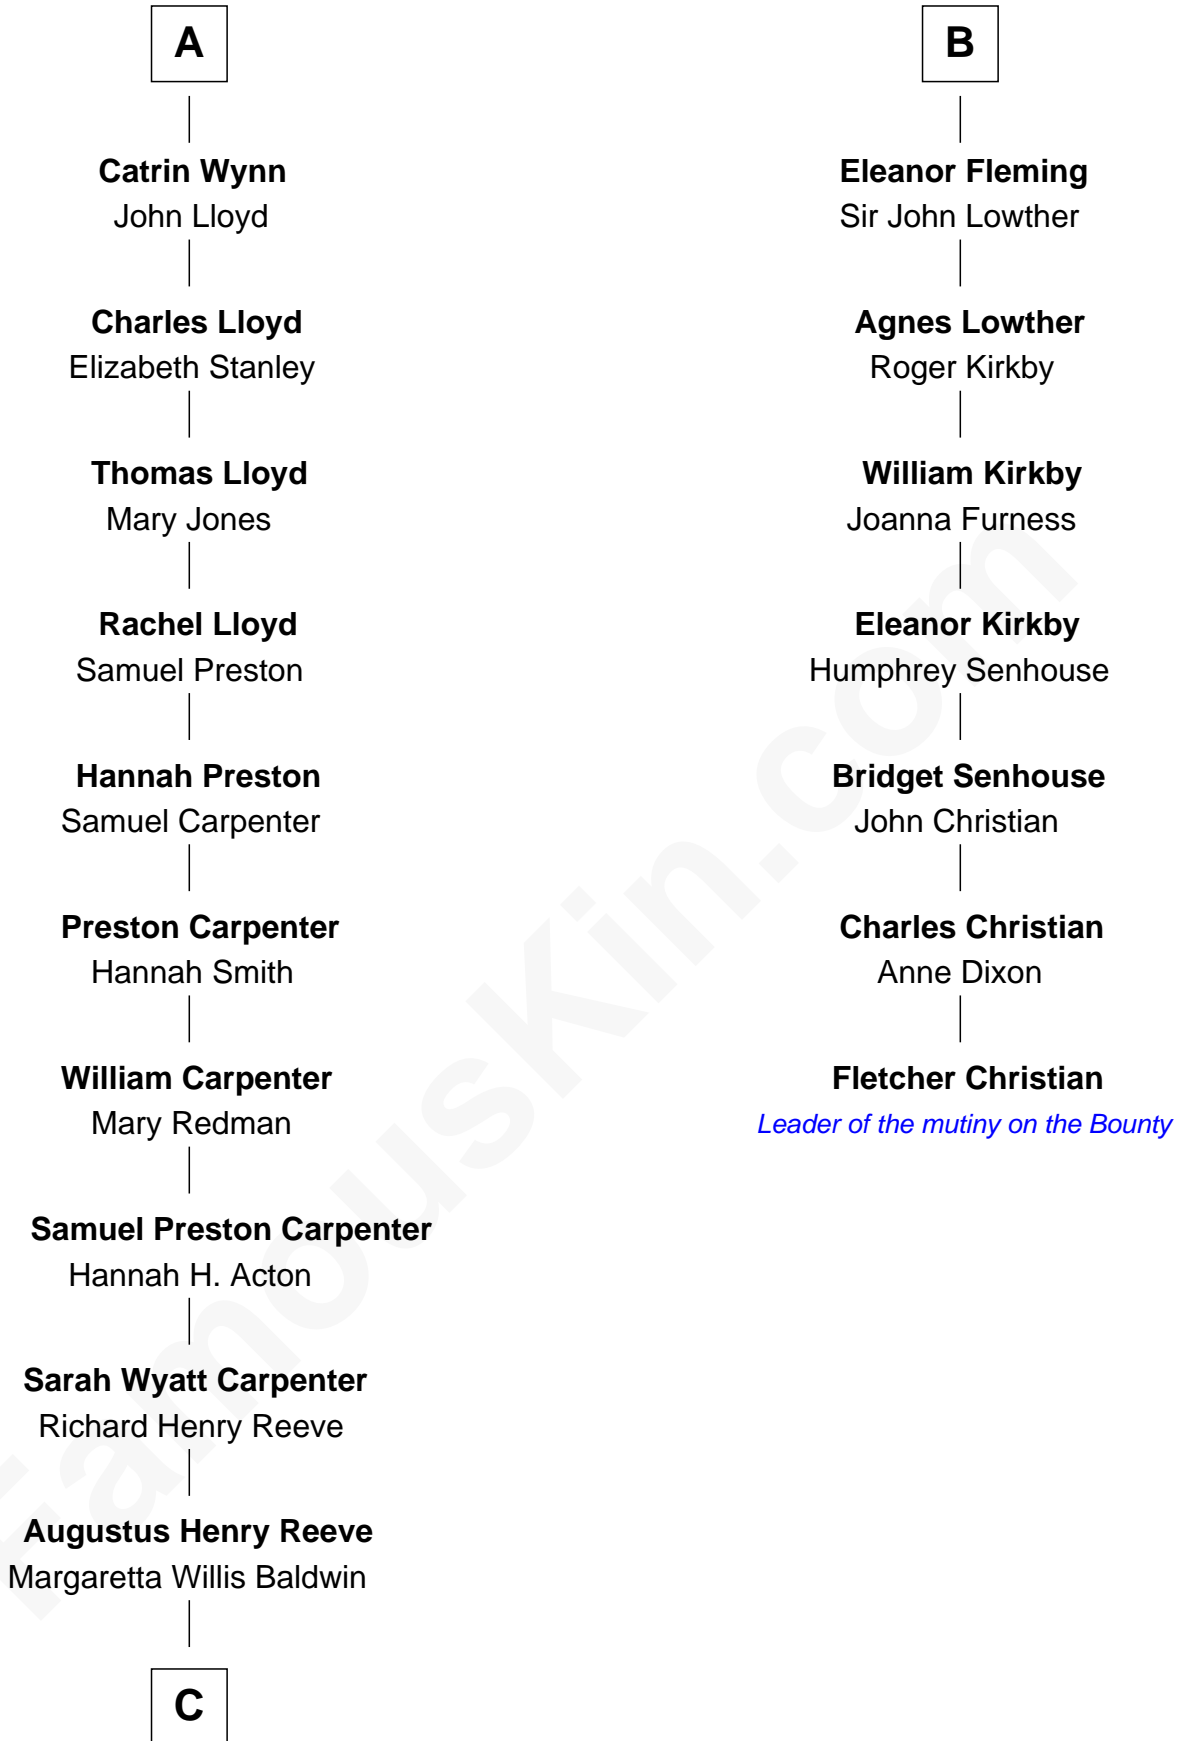

FamousKin.com
Relationship Chart of
Christopher Reeve
Movie Actor

13th cousin 6 times removed of
Fletcher Christian
Leader of the mutiny on the Bounty

C

Richard Henry Reeve

Anne Conrad D'Olier

Franklin D'Olier Reeve

Barbara Pitney Lamb

Christopher Reeve

Movie Actor

FamousKin.com