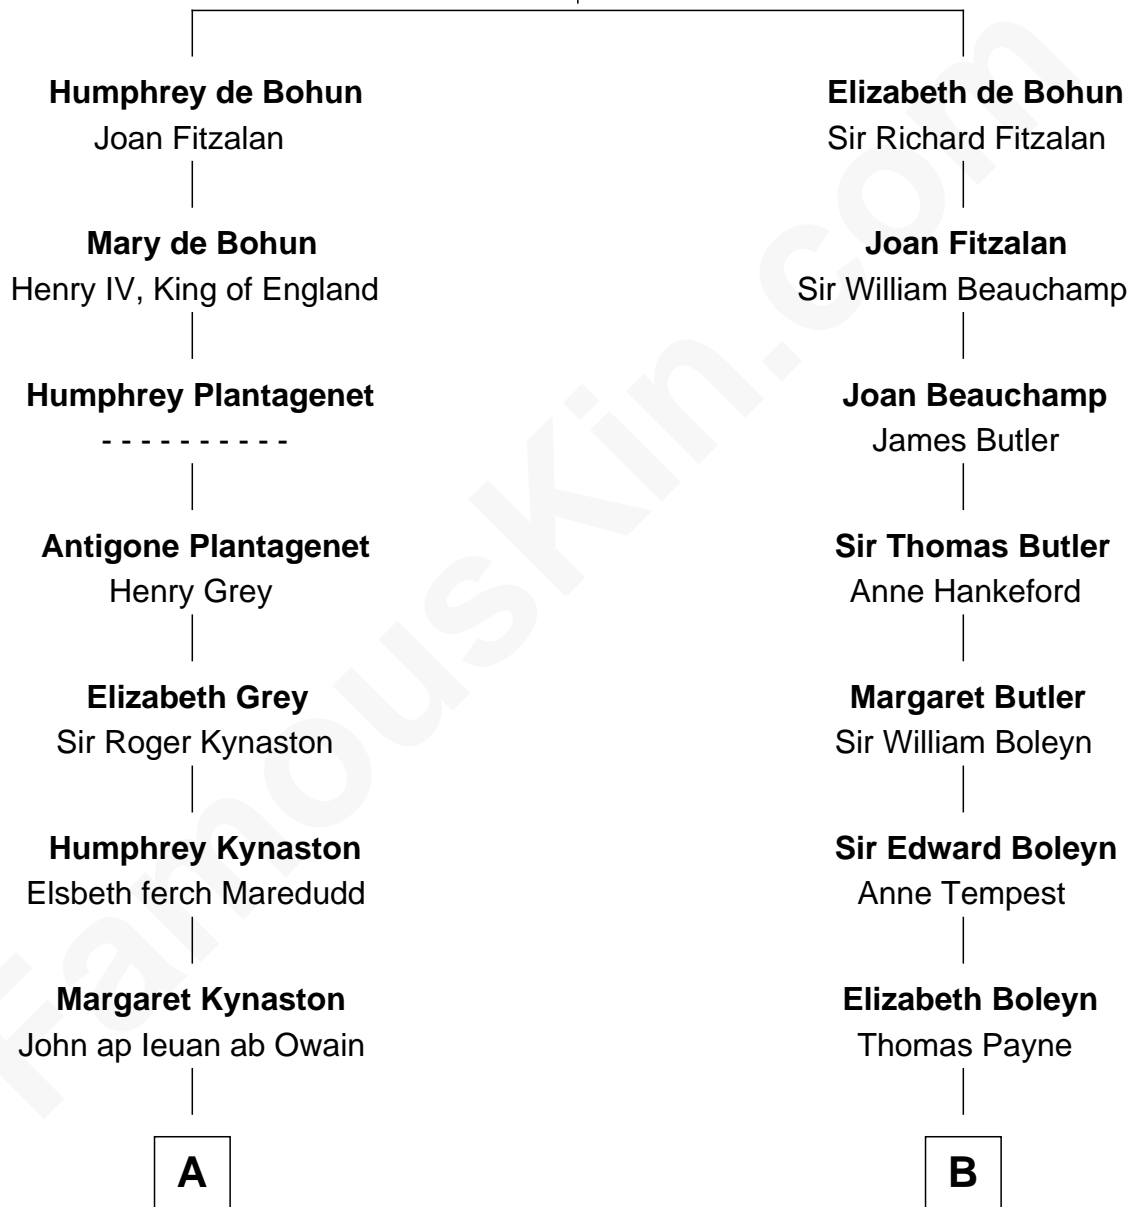

FamousKin.com Relationship Chart of

Christopher Reeve

Movie Actor

20th cousin of

David Crosby

Singer and Songwriter

Sir William de Bohun
Elizabeth de Badlesmere

C

Augustus Henry Reeve
Margaretta Willis Baldwin

Richard Henry Reeve
Anne Conrad D'Olier

Franklin D'Olier Reeve
Barbara Pitney Lamb

Christopher Reeve
Movie Actor

D

Edward Nicoll Crosby
Elizabeth Maria Van Schoonhoven

Frederic Van Schoonhoven Crosby
Julia Floyd Delafield

Floyd Delafield Crosby
Aliph Van Corlandt Whitehead

David Crosby
Singer and Songwriter