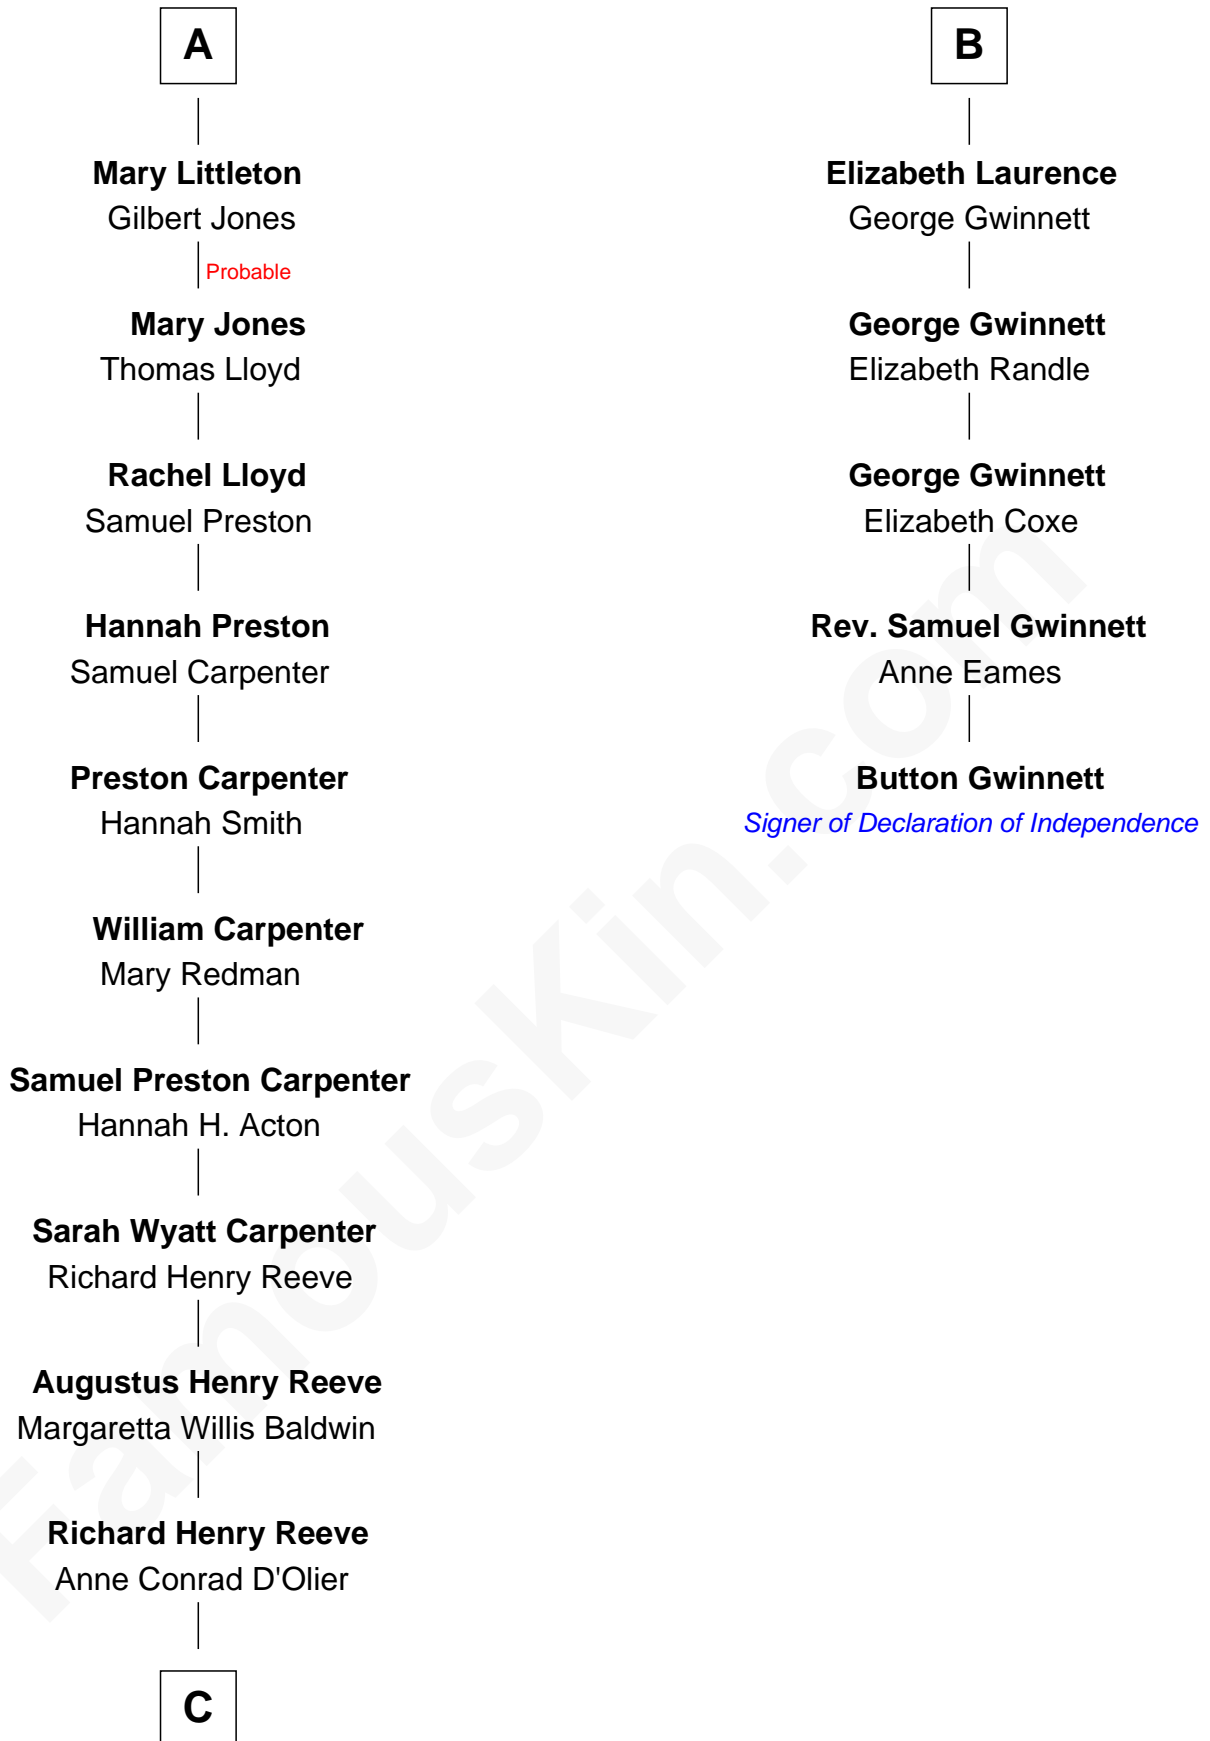

FamousKin.com
Relationship Chart of
Christopher Reeve
Movie Actor

11th cousin 7 times removed of

Button Gwinnett
Signer of the Declaration of Independence

C

Franklin D'Olier Reeve

Barbara Pitney Lamb

Christopher Reeve