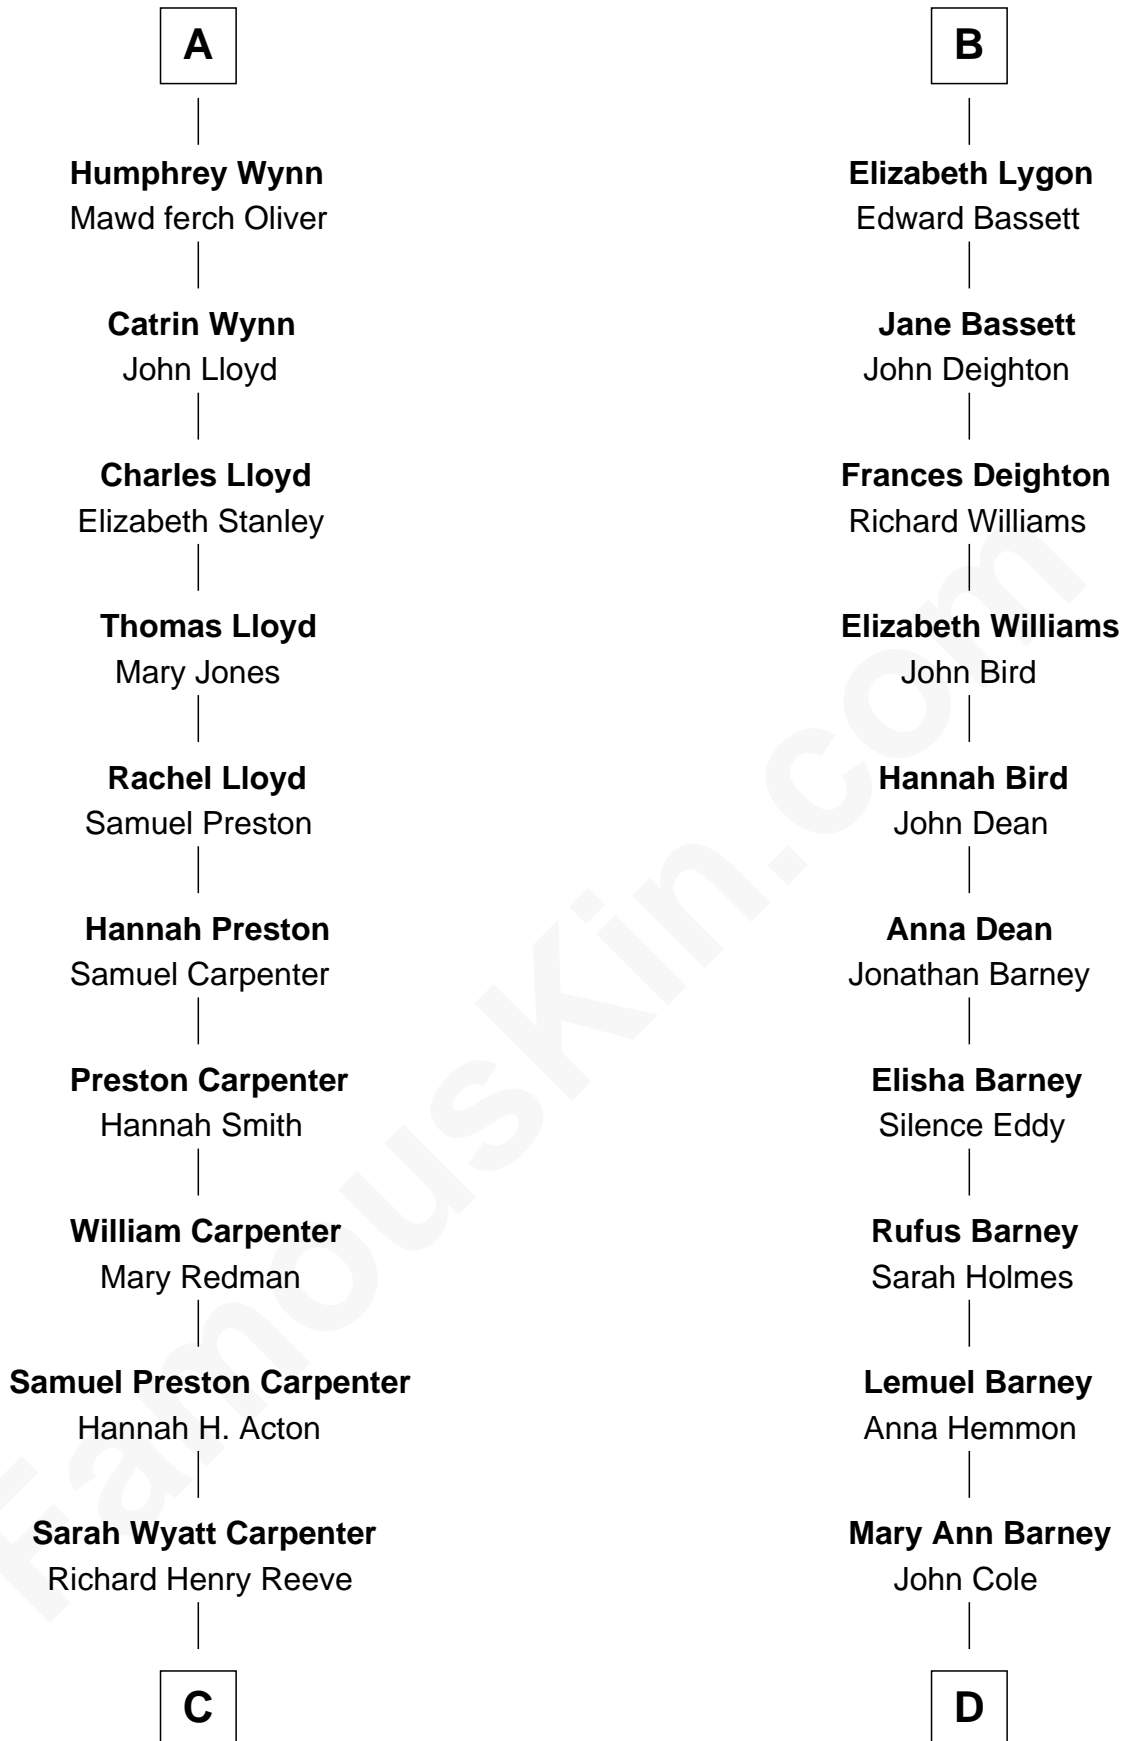

FamousKin.com
Relationship Chart of
Christopher Reeve
Movie Actor

20th cousin 1 time removed of
Michael Lookinland
TV Actor

C

Augustus Henry Reeve
Margaretta Willis Baldwin

Richard Henry Reeve
Anne Conrad D'Olier

Franklin D'Olier Reeve
Barbara Pitney Lamb

Christopher Reeve
Movie Actor

D

Rufus Lemuel Cole
Matilda M. Hall

Nellie M. Cole
John Andrew Lookinland

Orrin Paul Lookinland
Madeline Tait

Paul Russell Lookinland
Karen Ruth McKinney