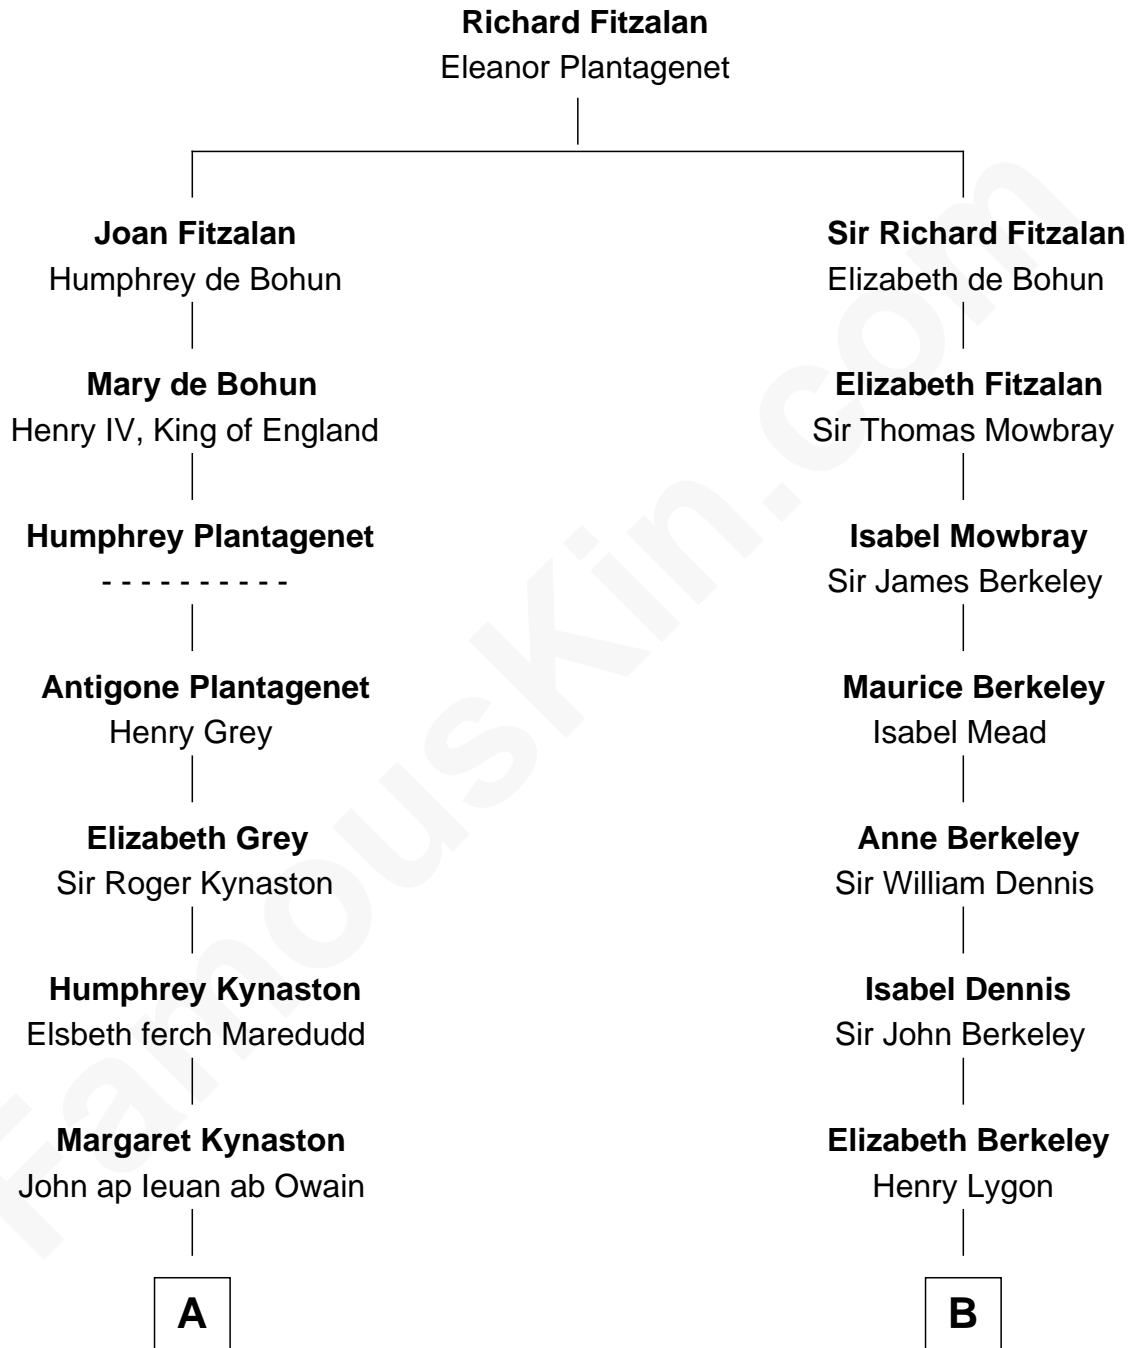

FamousKin.com
Relationship Chart of
Christopher Reeve
Movie Actor

20th cousin 1 time removed of
Michael Lookinland
TV Actor

C

Augustus Henry Reeve
Margaretta Willis Baldwin

Richard Henry Reeve
Anne Conrad D'Olier

Franklin D'Olier Reeve
Barbara Pitney Lamb

Christopher Reeve
Movie Actor

D

Rufus Lemuel Cole
Matilda M. Hall

Nellie M. Cole
John Andrew Lookinland

Orrin Paul Lookinland
Madeline Tait

Paul Russell Lookinland
Karen Ruth McKinney