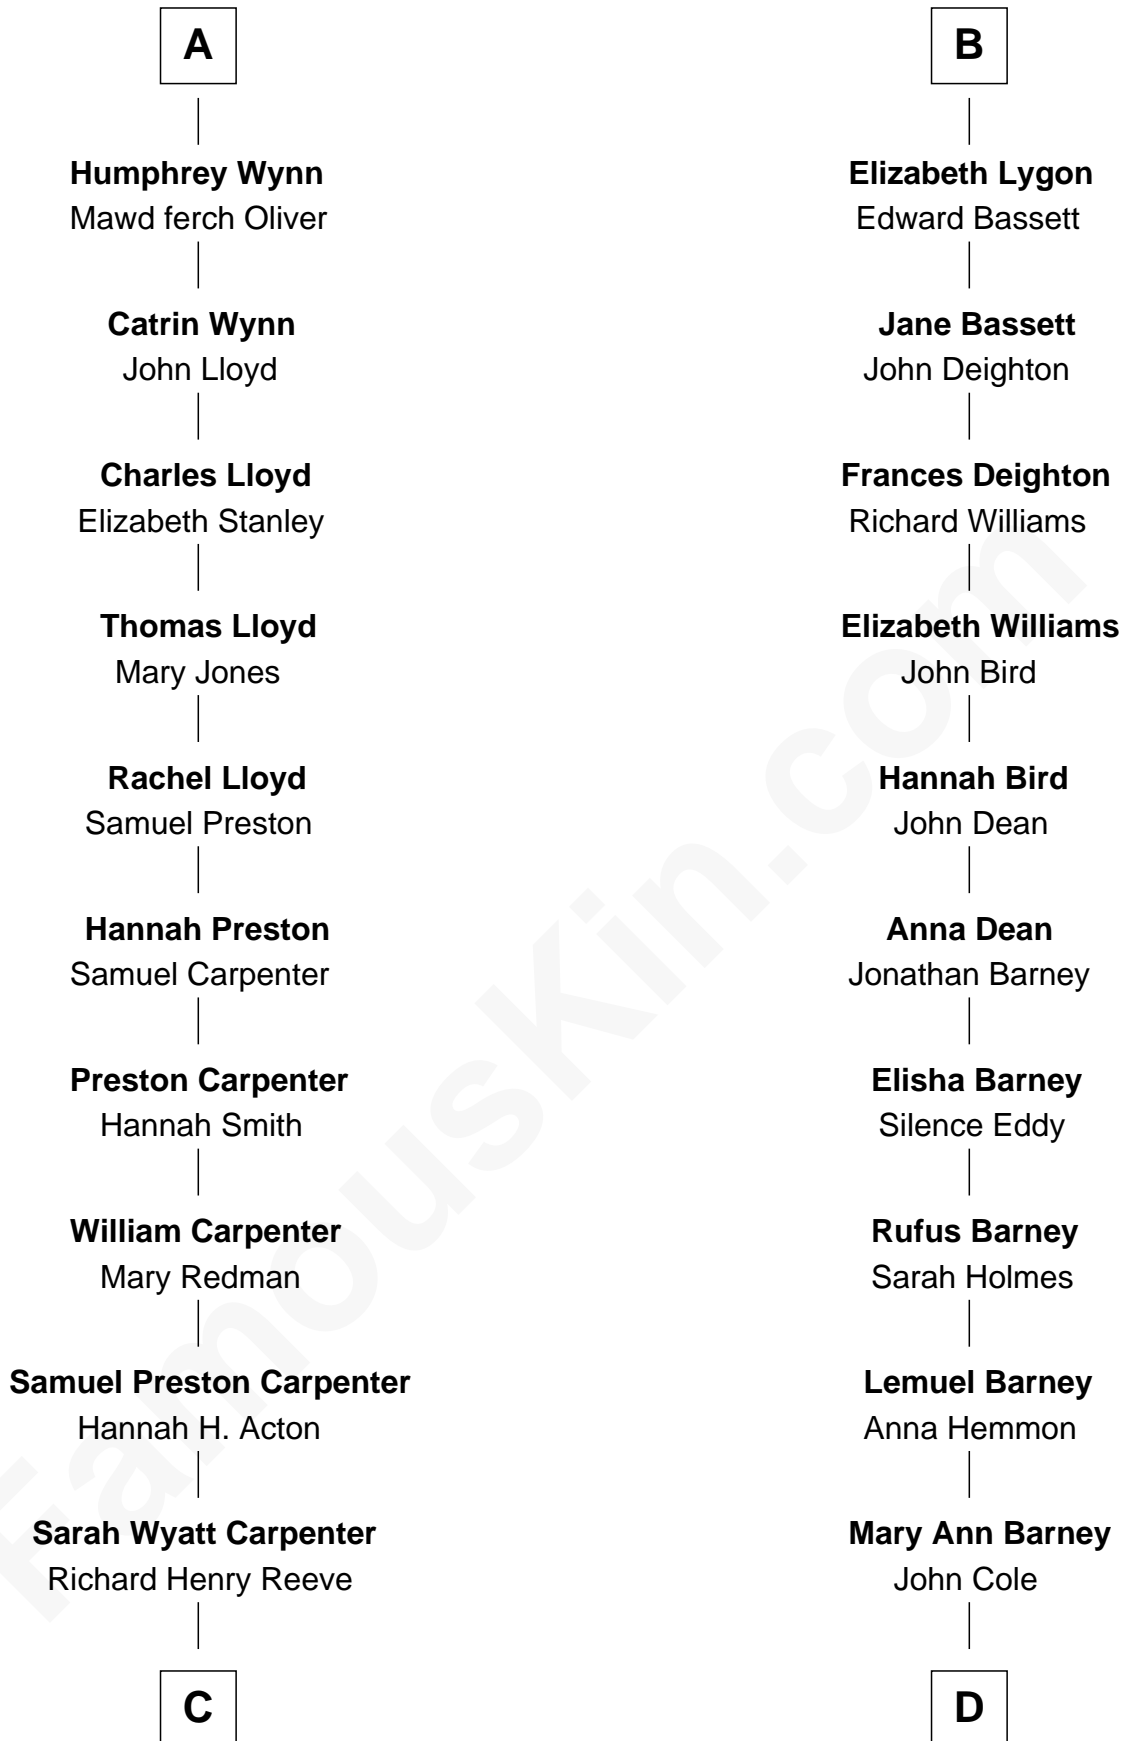

FamousKin.com
Relationship Chart of
Christopher Reeve
Movie Actor

20th cousin 1 time removed of
Michael Lookinland
TV Actor

C

Augustus Henry Reeve
Margaretta Willis Baldwin

Richard Henry Reeve
Anne Conrad D'Olier

Franklin D'Olier Reeve
Barbara Pitney Lamb

Christopher Reeve
Movie Actor

D

Rufus Lemuel Cole
Matilda M. Hall

Nellie M. Cole
John Andrew Lookinland

Orrin Paul Lookinland
Madeline Tait

Paul Russell Lookinland
Karen Ruth McKinney