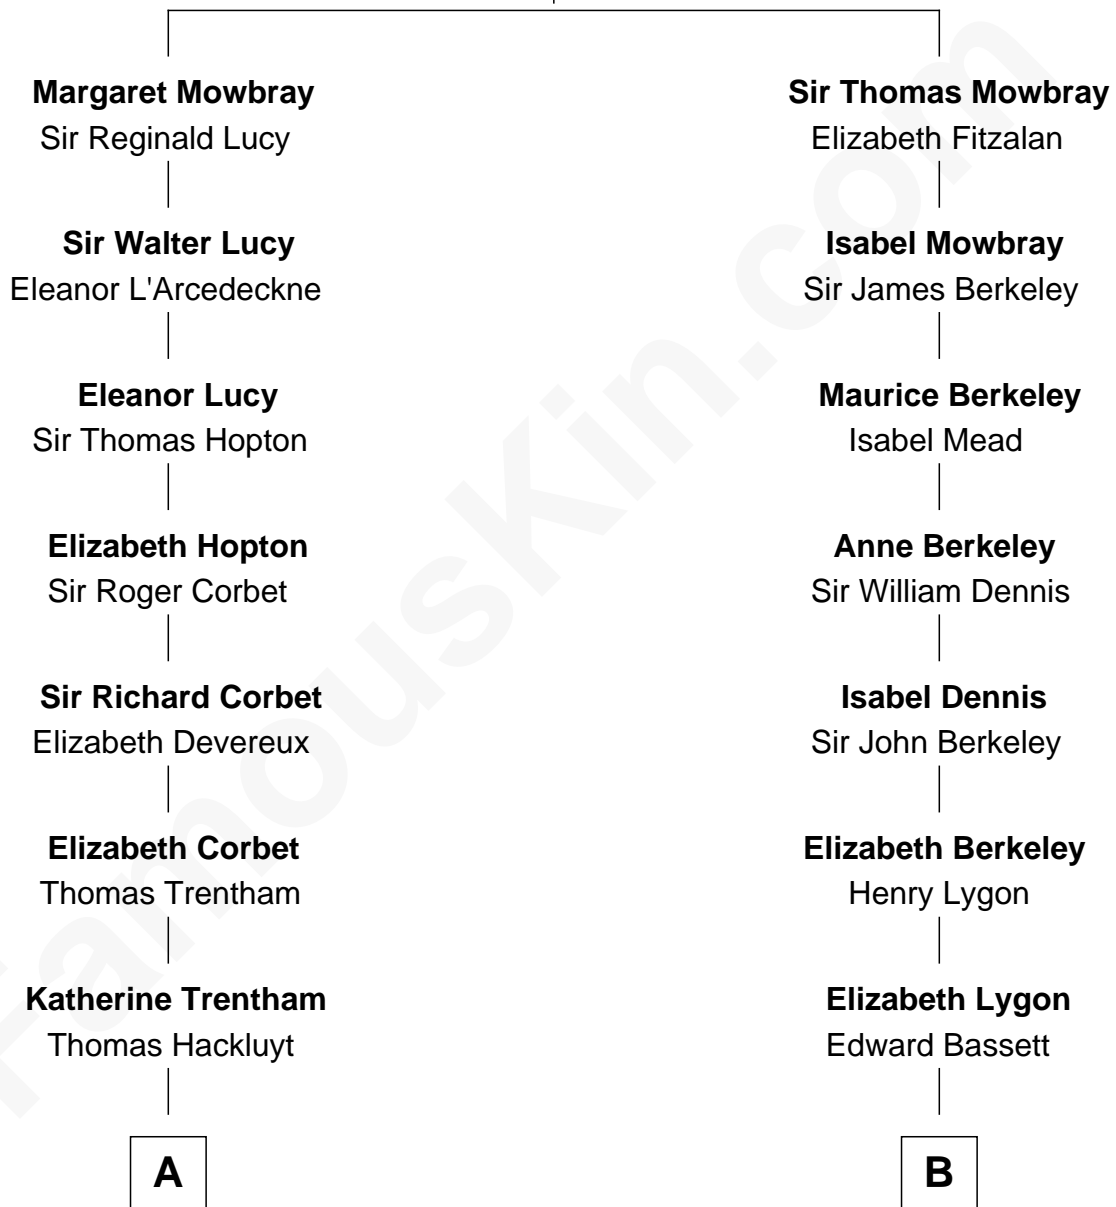

FamousKin.com Relationship Chart of

Christopher Reeve

Movie Actor

20th cousin of

Michael Lookinland

TV Actor

John de Mowbray
Elizabeth de Segrave

C

Augustus Henry Reeve
Margaretta Willis Baldwin

Richard Henry Reeve
Anne Conrad D'Olier

Franklin D'Olier Reeve
Barbara Pitney Lamb

Christopher Reeve
Movie Actor

D

Nellie M. Cole
John Andrew Lookinland

Orrin Paul Lookinland
Madeline Tait