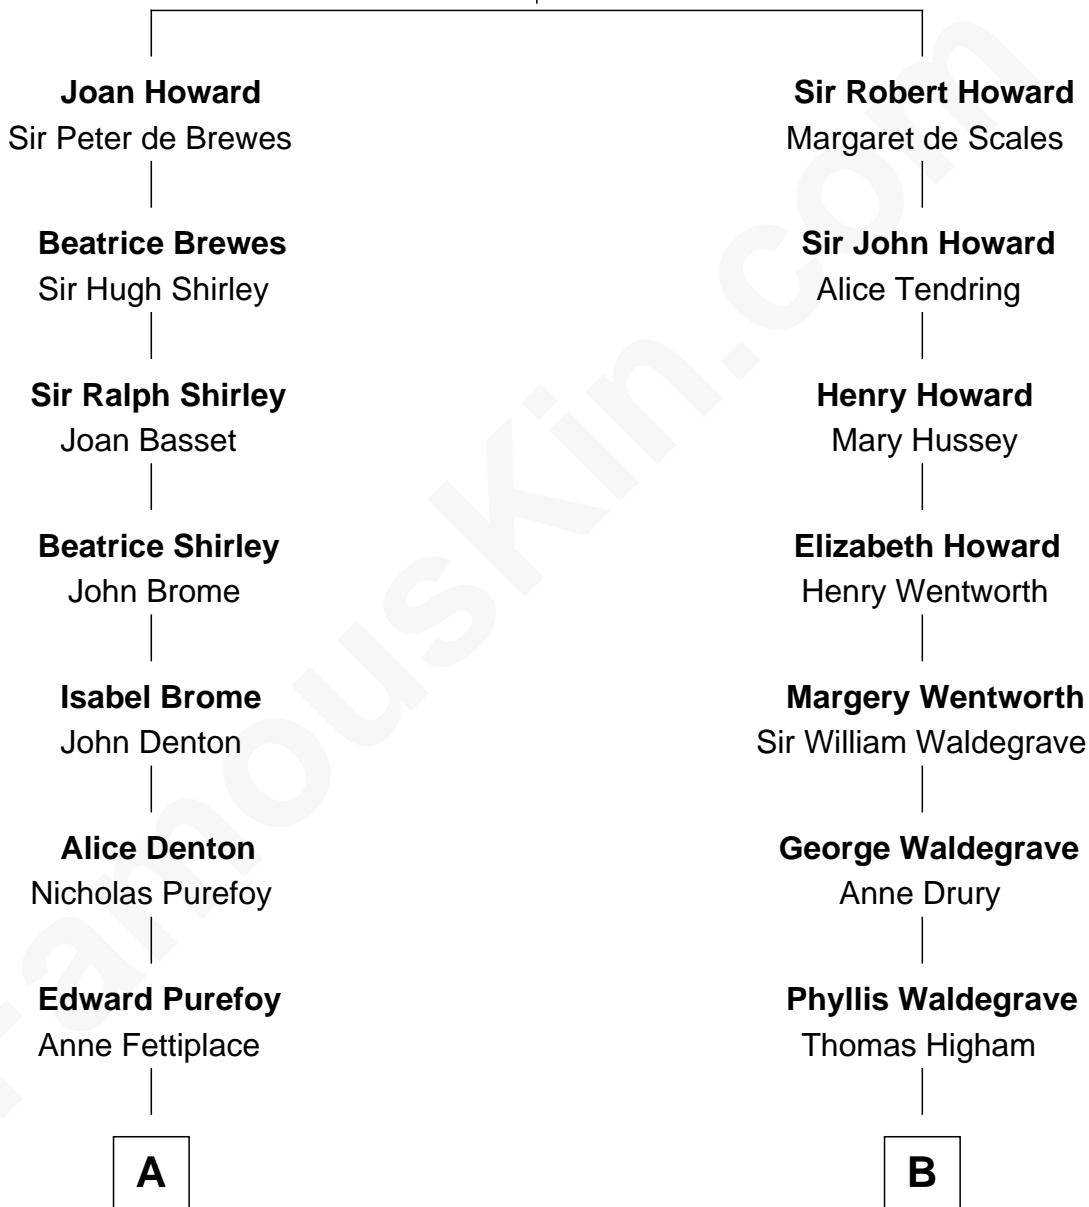

**FamousKin.com**  
**Relationship Chart of**  
**Christopher Reeve**  
*Movie Actor*

19th cousin 2 times removed of  
**Bob Moore**  
*Co-Founder, Bob's Red Mill*

**Sir John Howard**  
 Alice de Bois

**C**

**Katherine Irving Dayton**

Henry Baldwin

**Margaretta Willis Baldwin**

Augustus Henry Reeve

**Richard Henry Reeve**

Anne Conrad D'Olier

**Franklin D'Olier Reeve**

Barbara Pitney Lamb