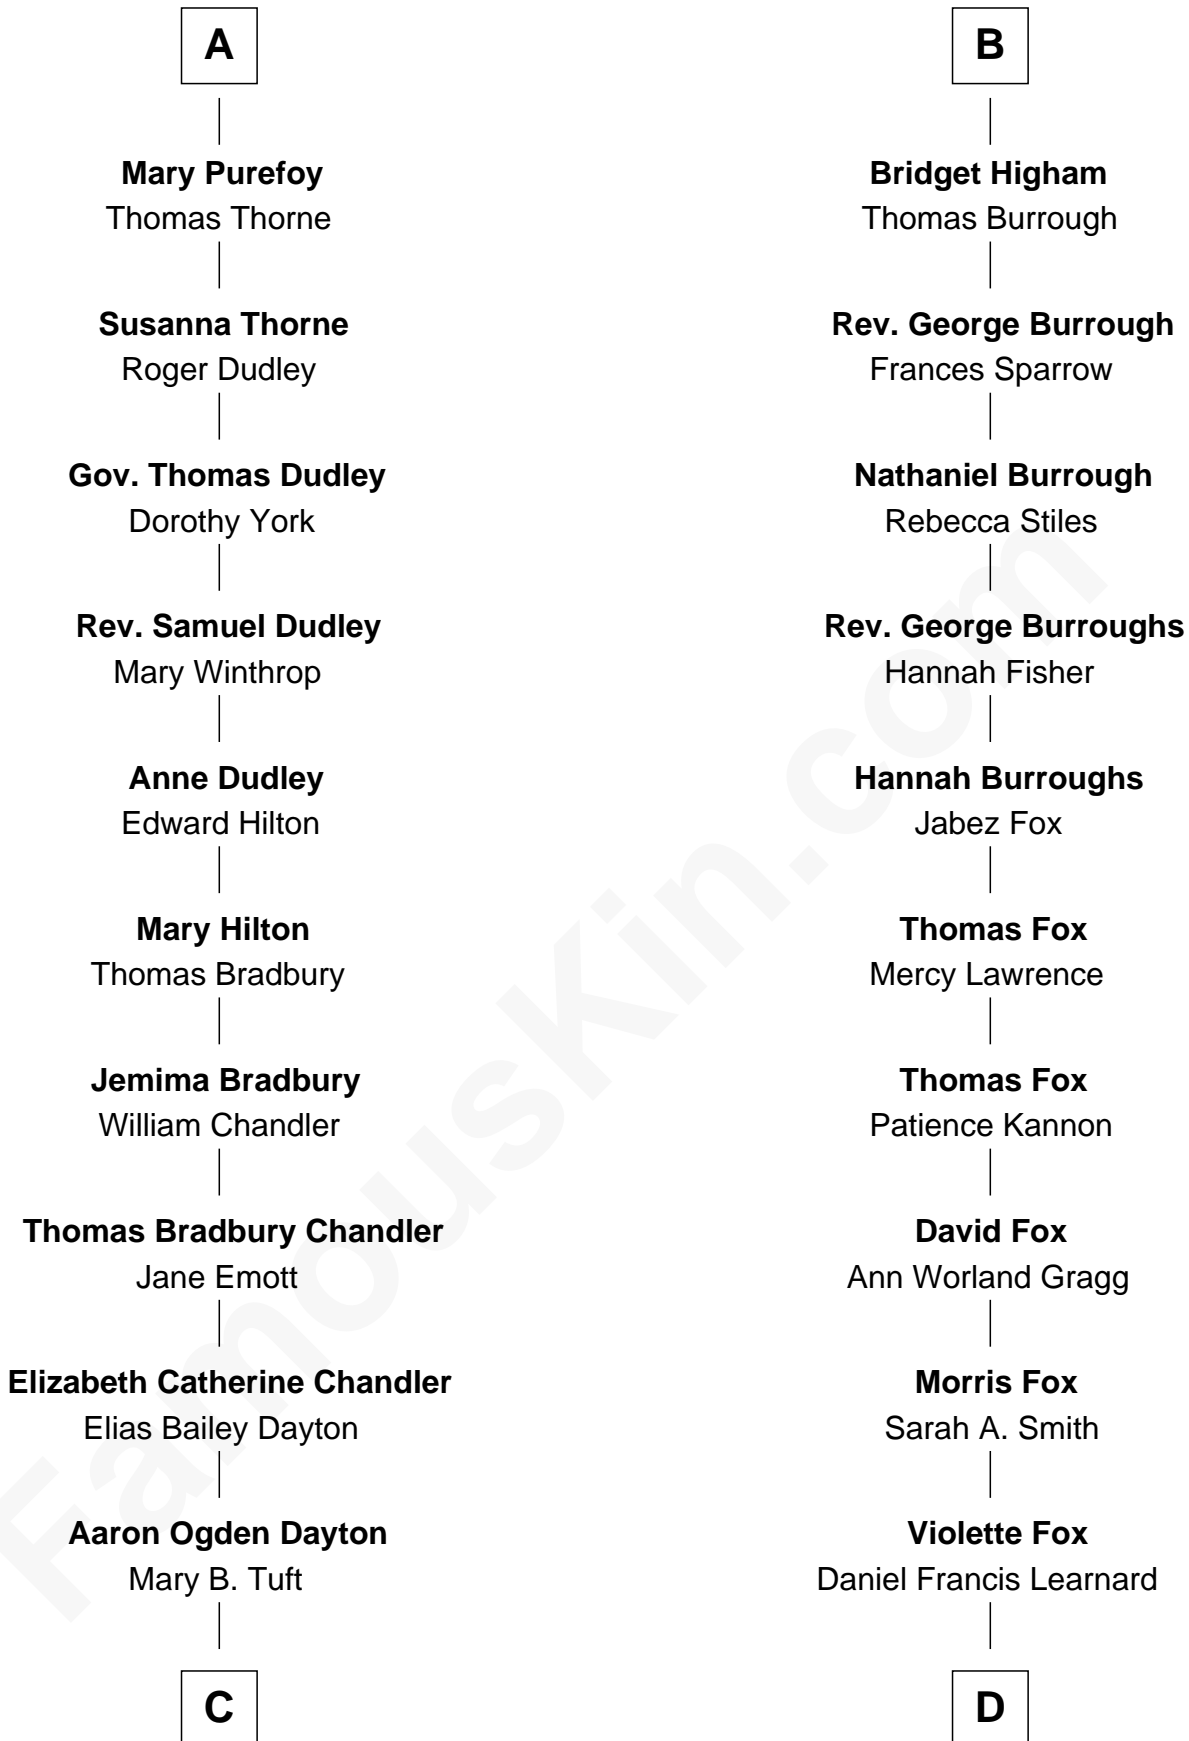

**FamousKin.com**  
**Relationship Chart of**  
**Christopher Reeve**  
*Movie Actor*

19th cousin 2 times removed of  
**Bob Moore**  
*Co-Founder, Bob's Red Mill*

**Sir John Howard**  
 Alice de Bois

**C**

**Katherine Irving Dayton**

Henry Baldwin

**Margaretta Willis Baldwin**

Augustus Henry Reeve

**Richard Henry Reeve**

Anne Conrad D'Olier

**Franklin D'Olier Reeve**

Barbara Pitney Lamb

**Christopher Reeve**

*Movie Actor*

**D**

**Clinton Morris Learnard**

Gertrude Maud Yost

**Doris Dell Learnard**

Kenneth Earl Moore

**Bob Moore**