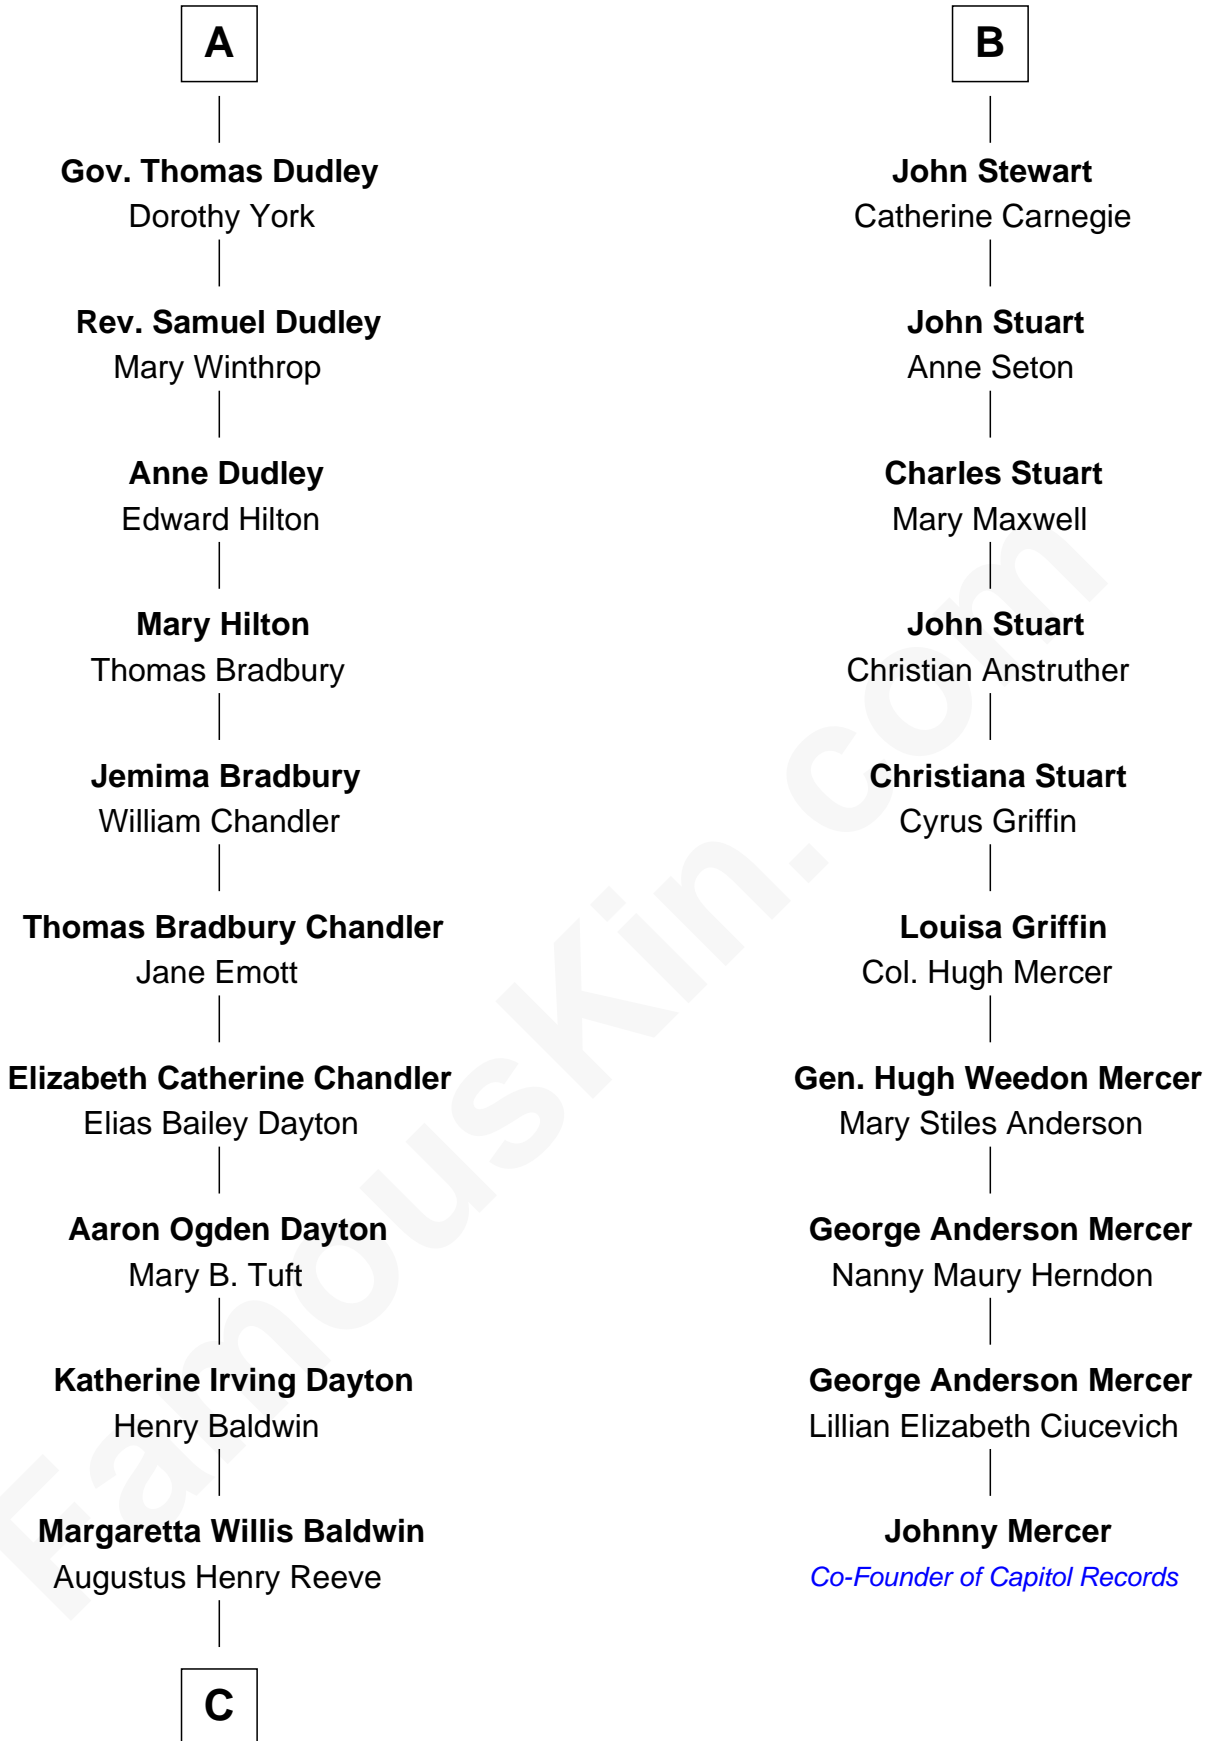

FamousKin.com
Relationship Chart of
Christopher Reeve
Movie Actor

16th cousin 3 times removed of

Johnny Mercer
Songwriter and Co-Founder of Capitol Records

Katherine Roet
 John of Gaunt

C

Richard Henry Reeve

Anne Conrad D'Olier

Franklin D'Olier Reeve

Barbara Pitney Lamb

Christopher Reeve

Movie Actor