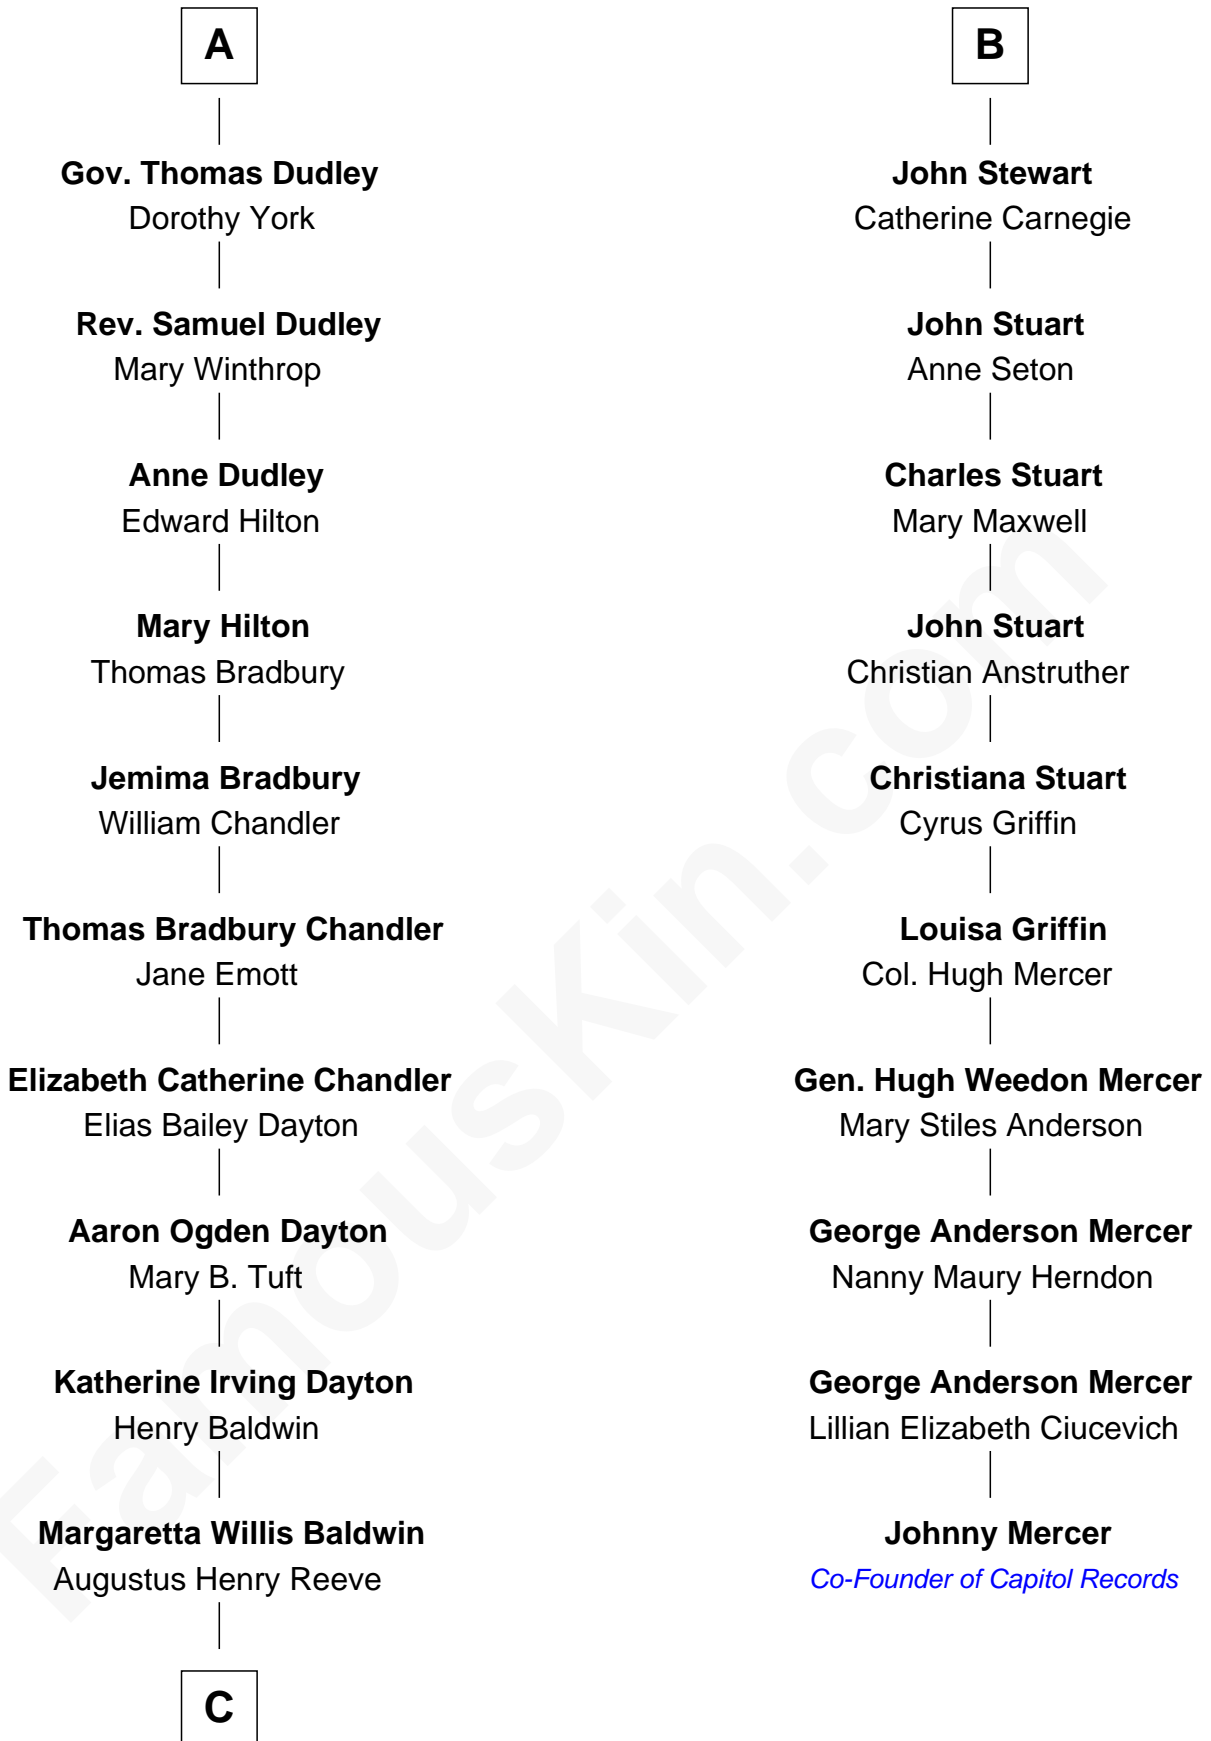

FamousKin.com
Relationship Chart of
Christopher Reeve
Movie Actor

16th cousin 3 times removed of

Johnny Mercer
Songwriter and Co-Founder of Capitol Records

C

Richard Henry Reeve

Anne Conrad D'Olier

Franklin D'Olier Reeve

Barbara Pitney Lamb

Christopher Reeve

Movie Actor

FamousKin.com