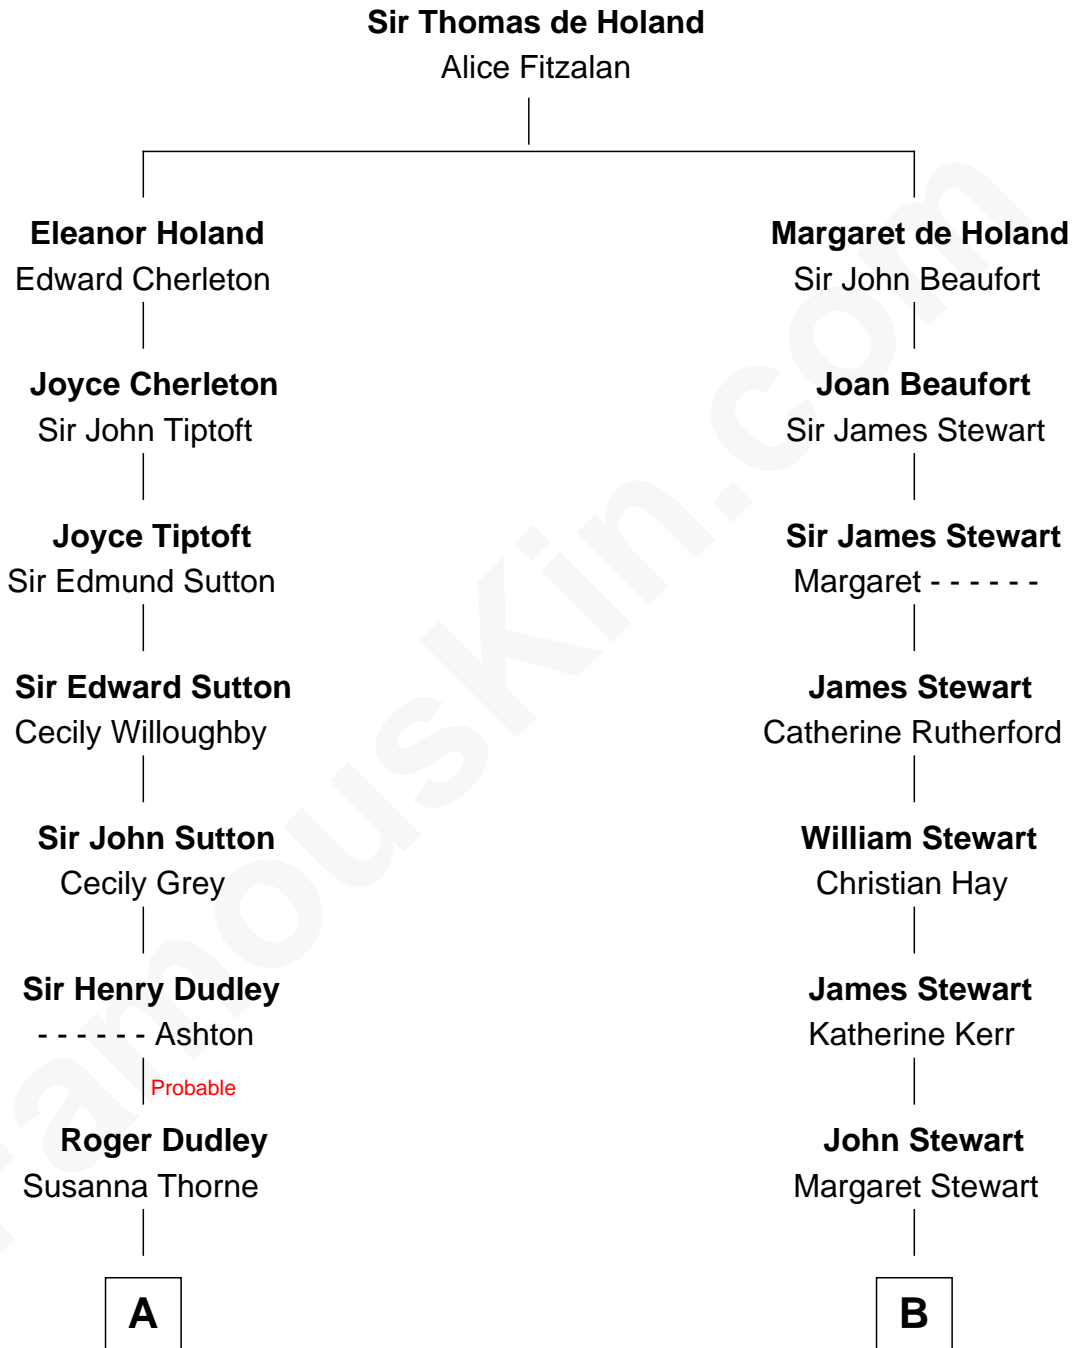

FamousKin.com
Relationship Chart of
Christopher Reeve
Movie Actor

16th cousin 3 times removed of

Johnny Mercer
Songwriter and Co-Founder of Capitol Records

C

Richard Henry Reeve

Anne Conrad D'Olier

Franklin D'Olier Reeve

Barbara Pitney Lamb

Christopher Reeve

Movie Actor

FamousKin.com