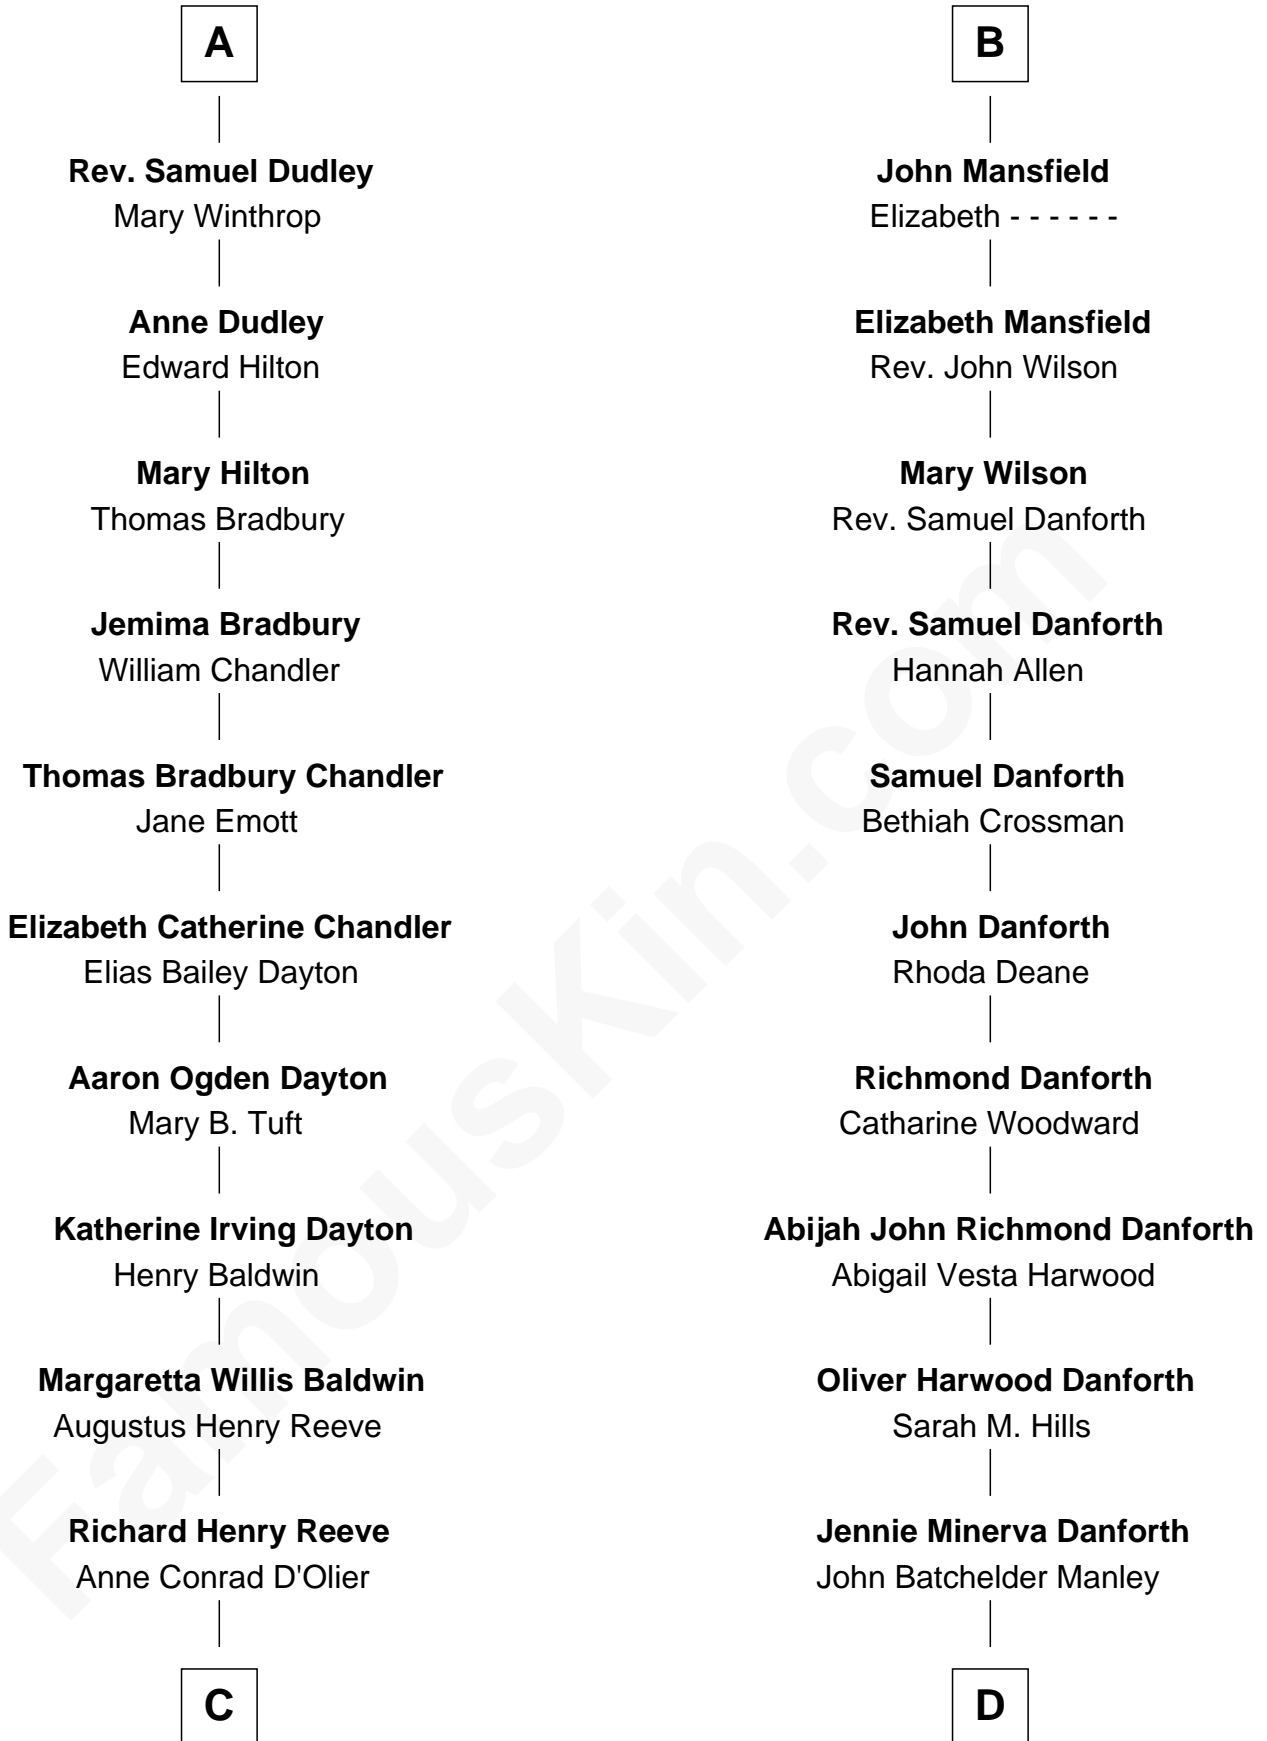

FamousKin.com

Relationship Chart of

Christopher Reeve

Movie Actor

18th cousin 1 time removed of

Zach Snyder
Filmmaker

FamousKin.com