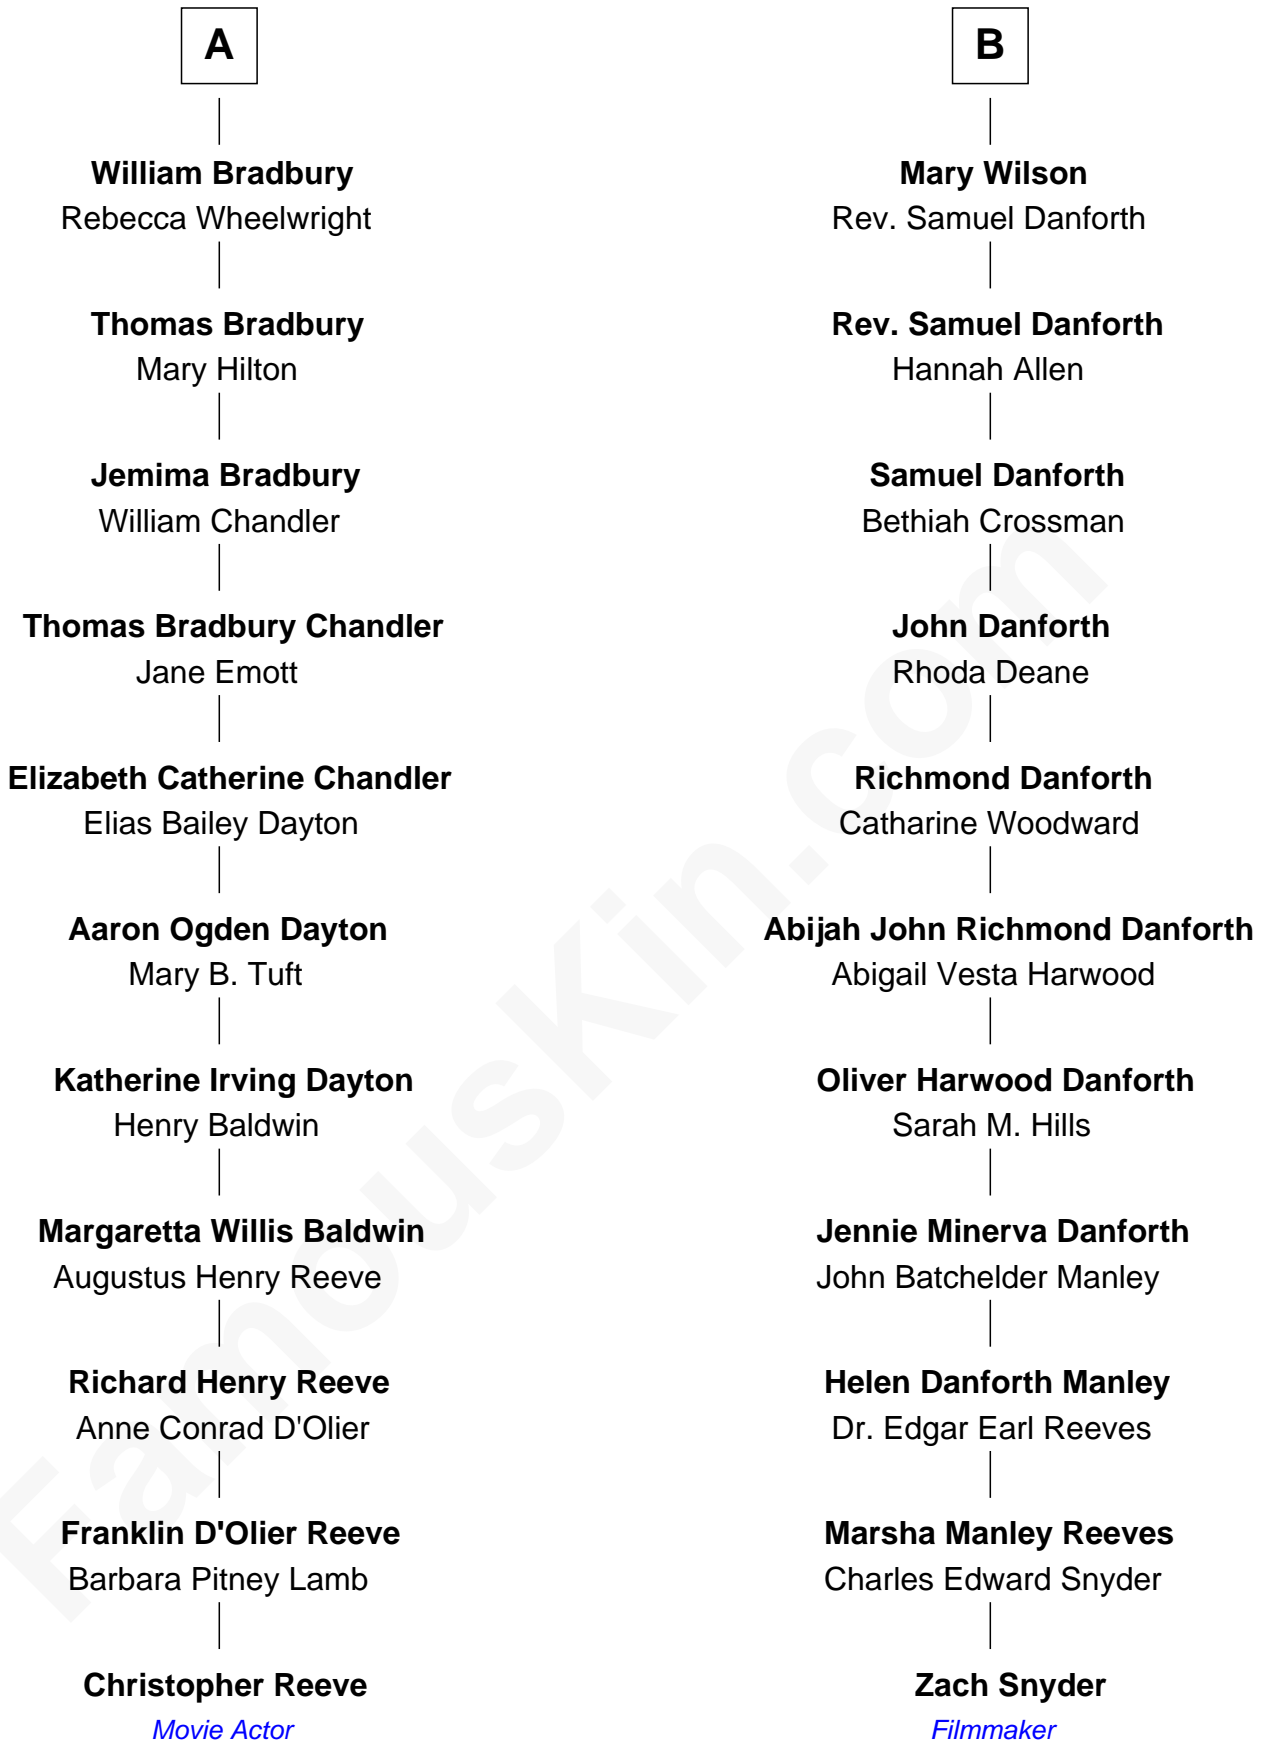

**Margaret de Welles**

Sir Thomas Dymoke

**Jane Dymoke**

John Fulnetby

**Katherine Fulnetby**

William Dynwell

**Anne Dynwell**

Henry Whitgift

Sir Robert Willoughby

**Sir Christopher Willoughby**

Margaret Jenney

**Elizabeth Willoughby**

Sir William Eure

**Sir Ralph Eure**

Margery Bowes

**Anne Eure**

Lancelot Mansfield

**John Mansfield**

Elizabeth -----

**Elizabeth Mansfield**

Rev. John Wilson

**B**

Christopher Reeve photo by [Jbrankel](#) ([CC BY-SA 3.0](#))

Zach Snyder photo by [Gage Skidmore](#) ([CC BY-SA 2.0](#))