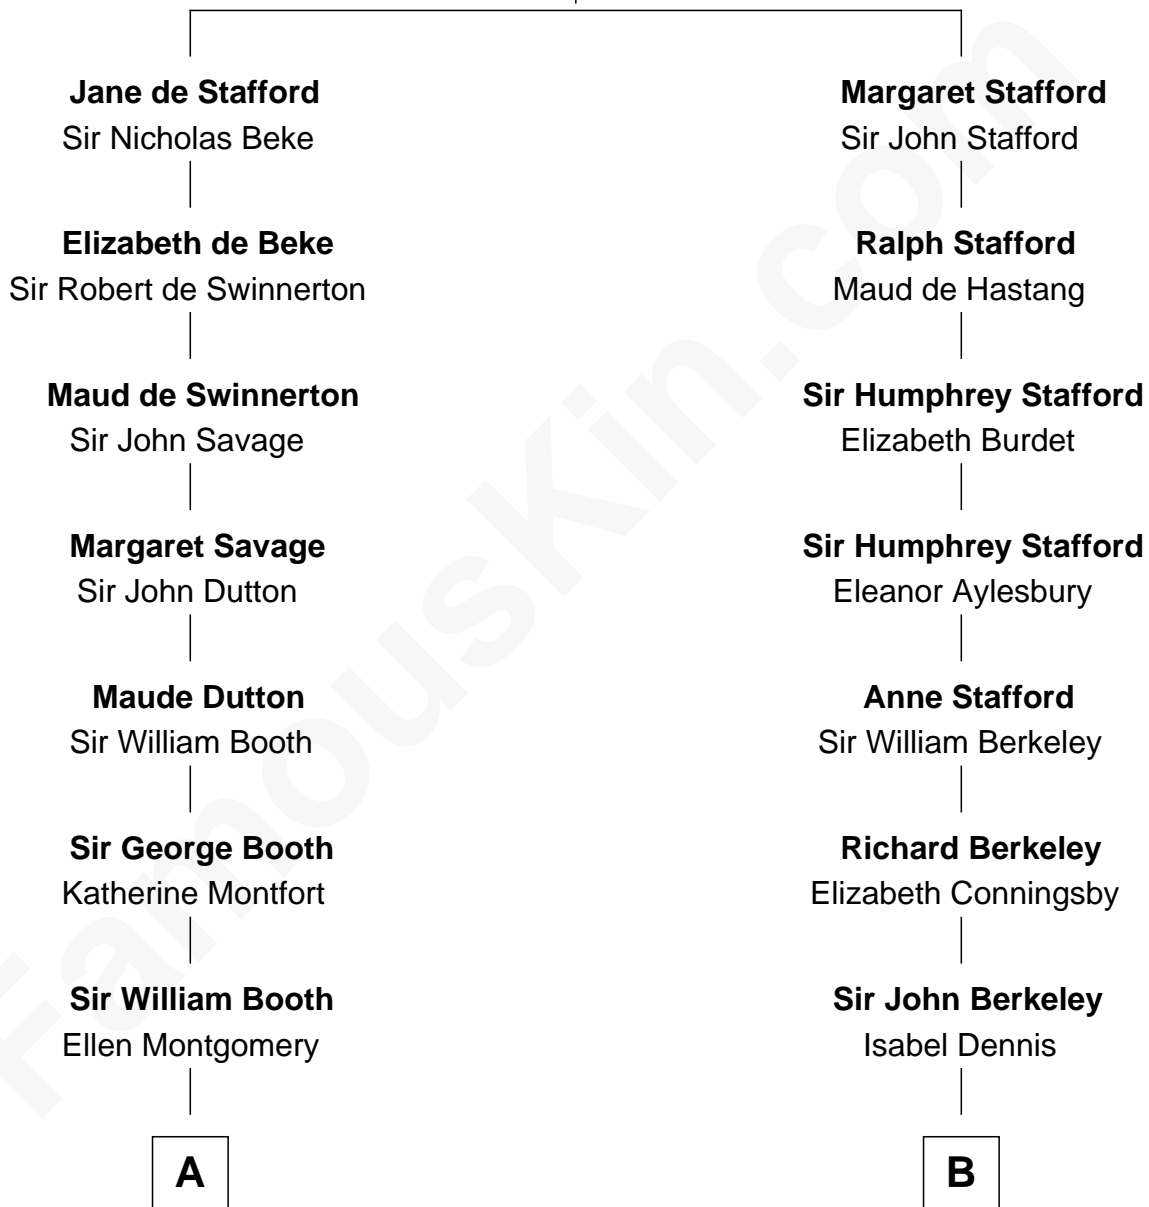

FamousKin.com
Relationship Chart of
Christopher Reeve
Movie Actor

19th cousin 2 times removed of
Robert Frost
Poet and Playwright

Katherine de Hastang
 Ralph de Stafford

C

Henry Baldwin
Katherine Irving Dayton

Margaretta Willis Baldwin
Augustus Henry Reeve

Richard Henry Reeve
Anne Conrad D'Olier

Franklin D'Olier Reeve
Barbara Pitney Lamb

Christopher Reeve
Movie Actor

D

William Prescott Frost
Judith Colcord

William Prescott Frost
Isabella Moodie