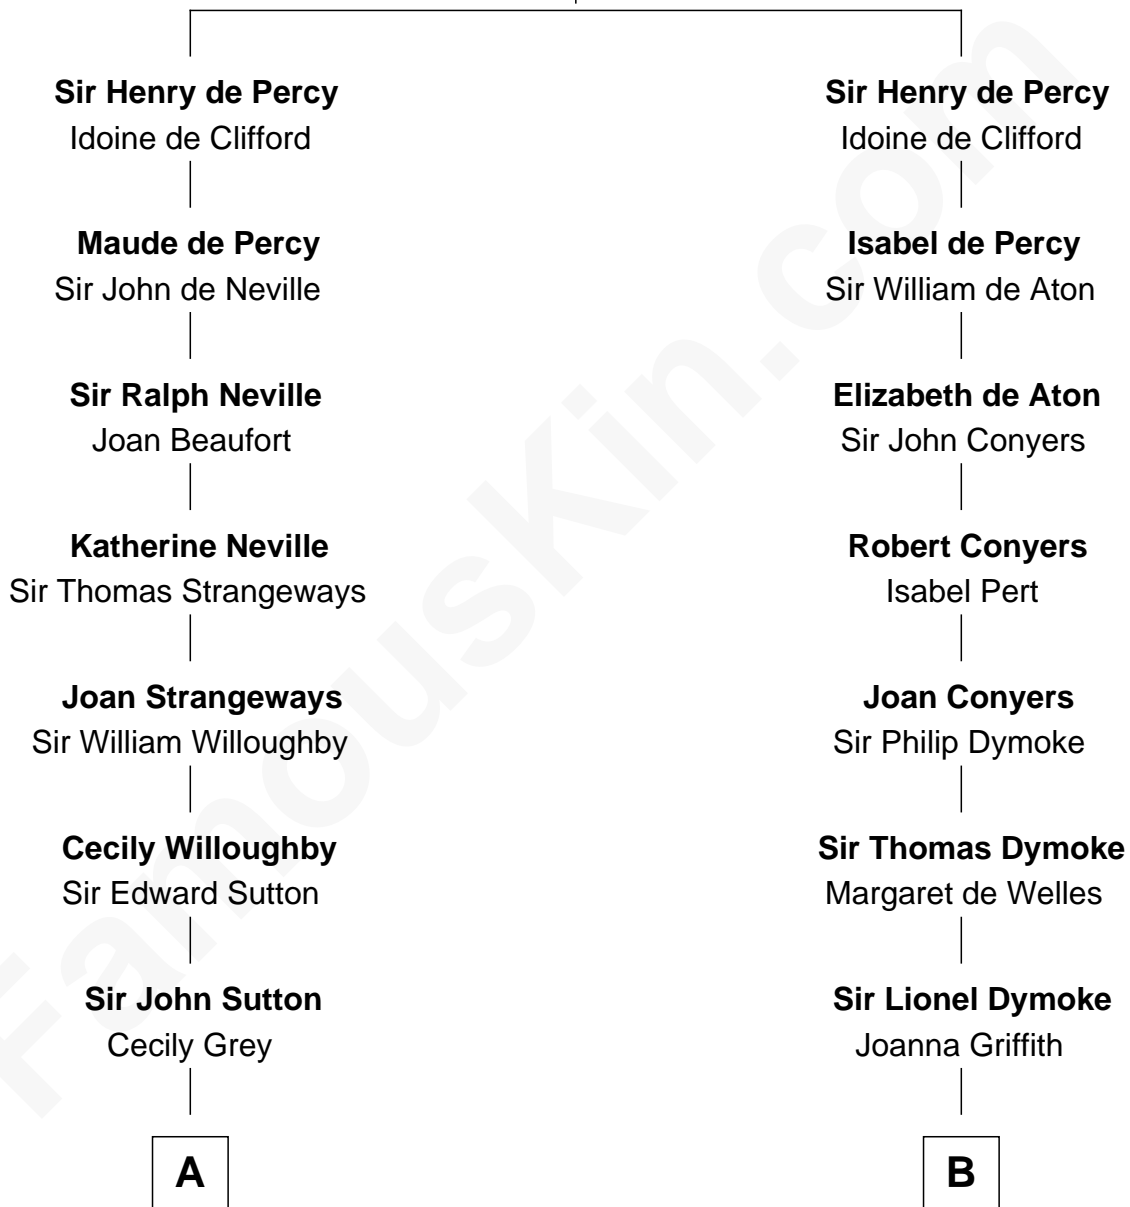

FamousKin.com
Relationship Chart of
Christopher Reeve
Movie Actor

19th cousin 2 times removed of
Robert Frost
Poet and Playwright

Sir Henry de Percy
 Eleanor de Arundel

C

Katherine Irving Dayton

Henry Baldwin

Margaretta Willis Baldwin

Augustus Henry Reeve

Richard Henry Reeve

Anne Conrad D'Olier

Franklin D'Olier Reeve

Barbara Pitney Lamb

Christopher Reeve

Movie Actor