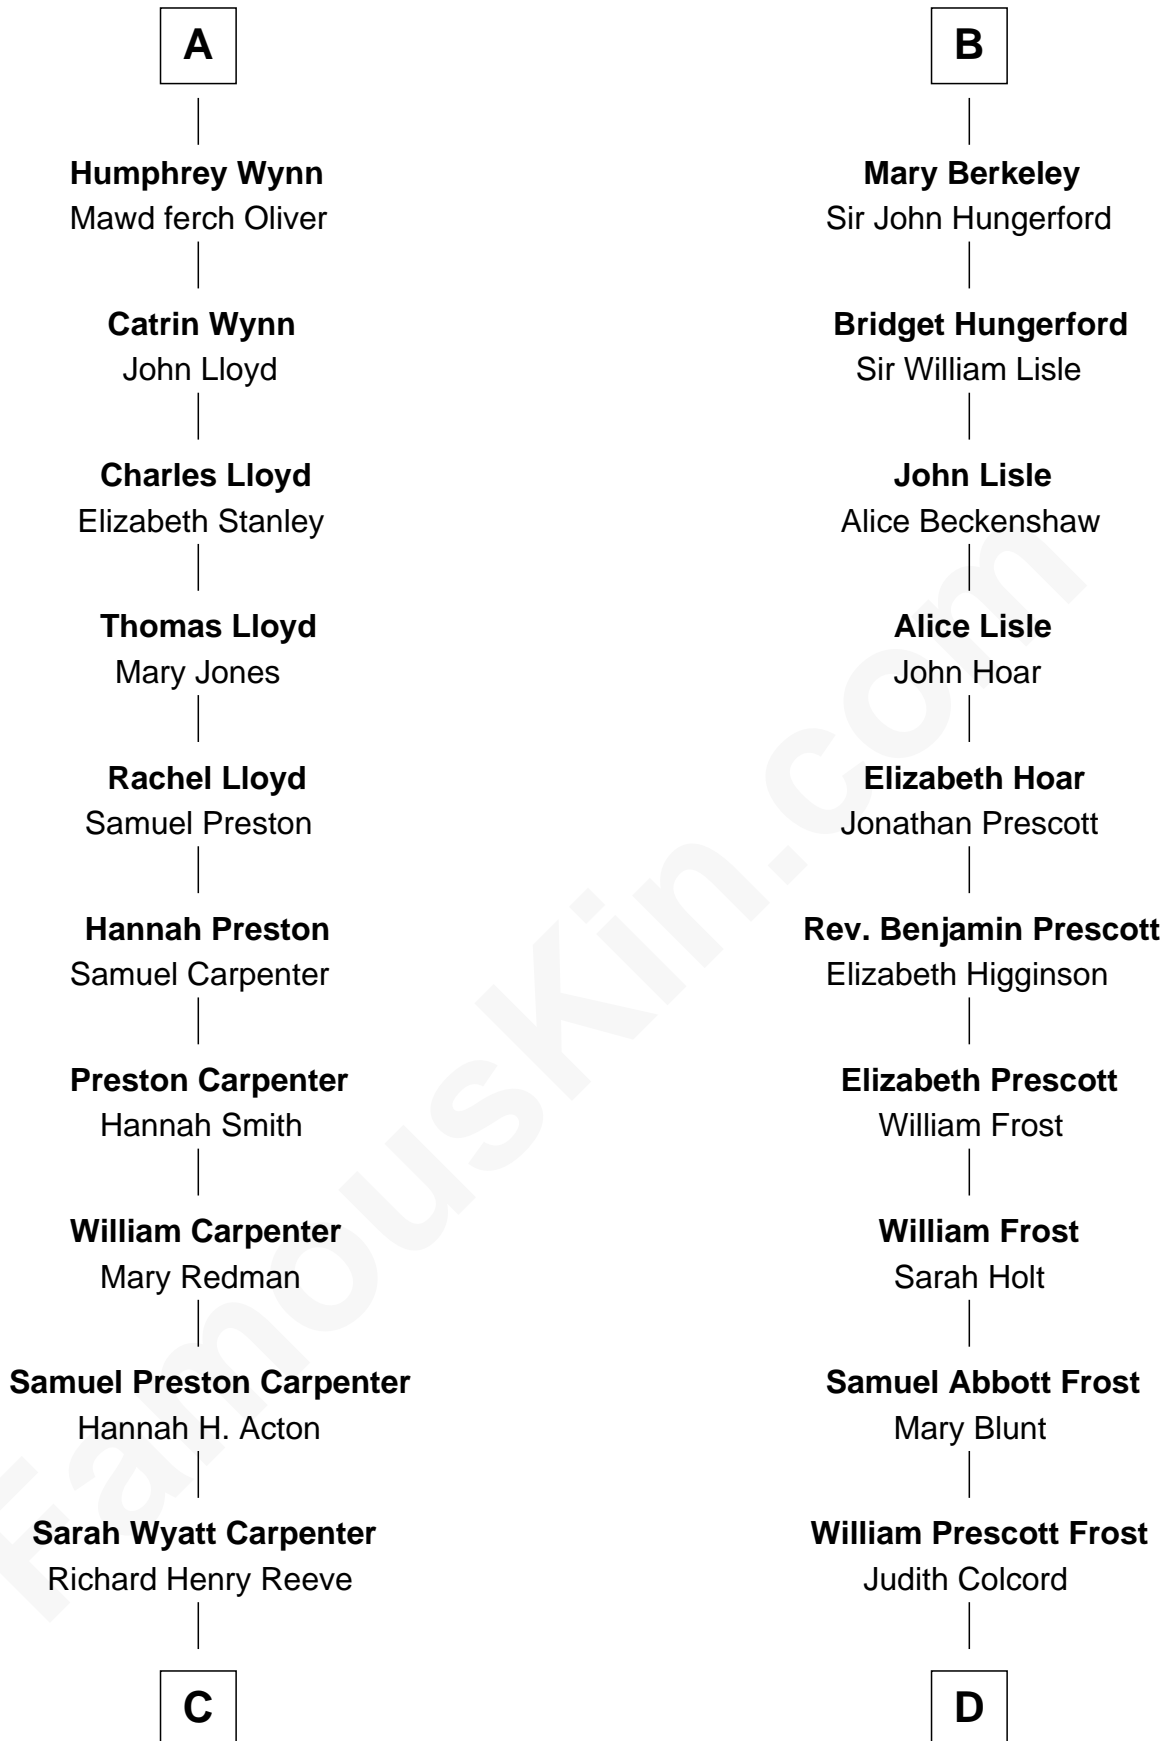

FamousKin.com
Relationship Chart of
Christopher Reeve
Movie Actor

18th cousin 2 times removed of
Robert Frost
Poet and Playwright

C

Augustus Henry Reeve
Margaretta Willis Baldwin

Richard Henry Reeve
Anne Conrad D'Olier

Franklin D'Olier Reeve
Barbara Pitney Lamb

Christopher Reeve
Movie Actor

D

William Prescott Frost
Isabella Moodie

Robert Frost
Poet and Playwright

FamousKin.com