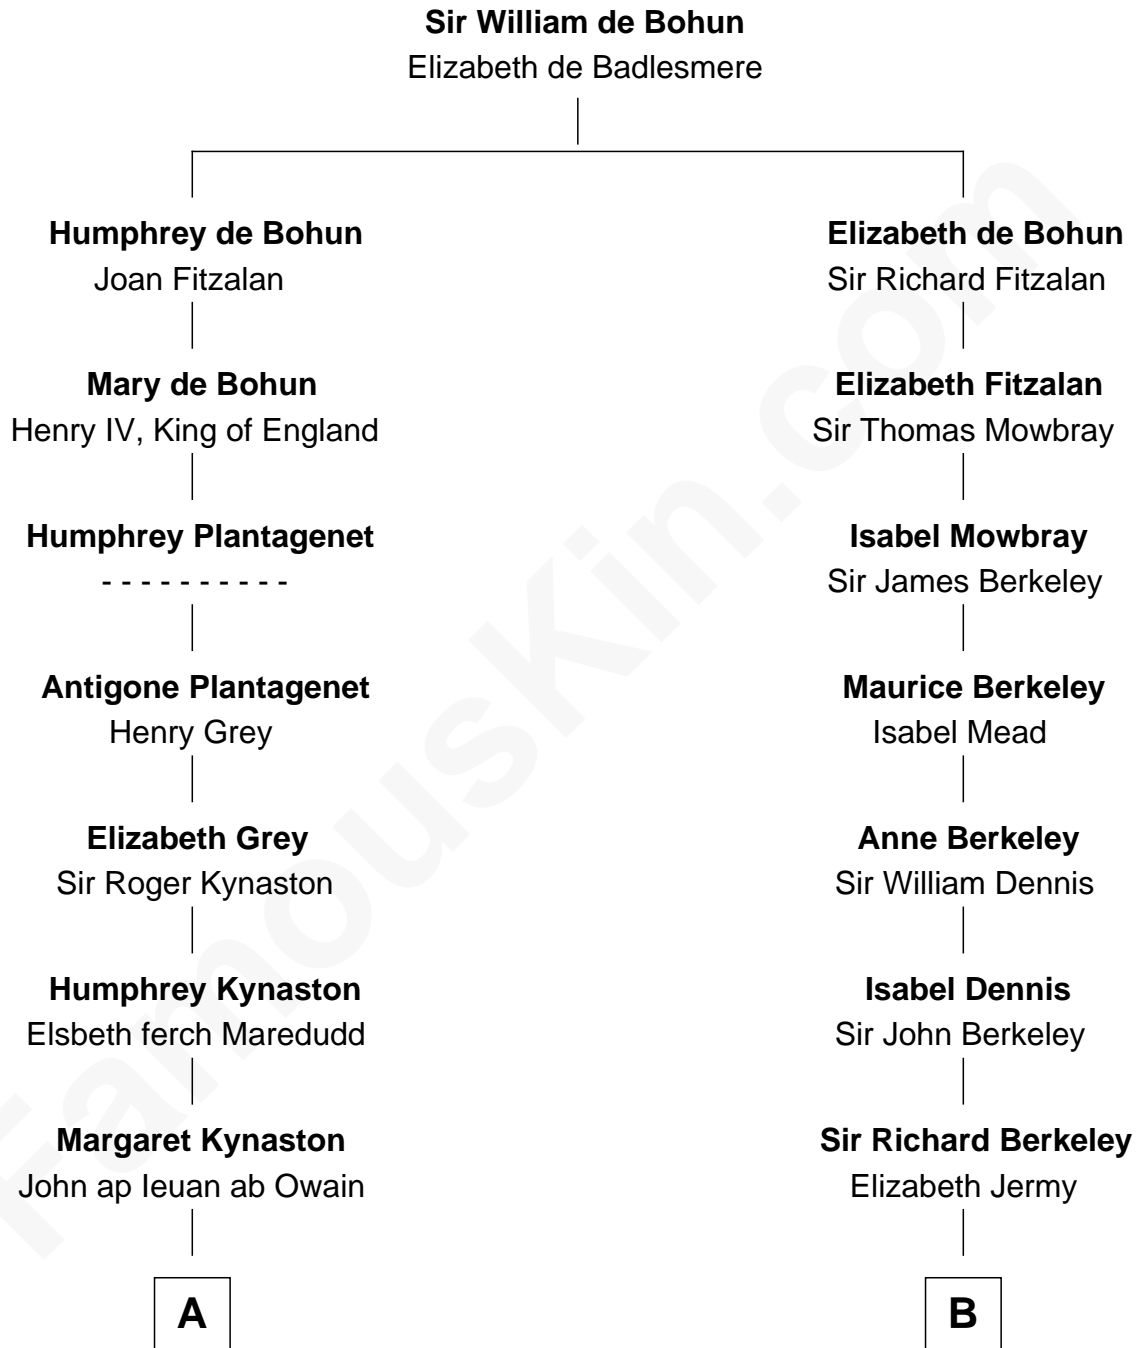

FamousKin.com
Relationship Chart of
Christopher Reeve
Movie Actor

18th cousin 2 times removed of
Robert Frost
Poet and Playwright

C

Augustus Henry Reeve
Margaretta Willis Baldwin

Richard Henry Reeve
Anne Conrad D'Olier

Franklin D'Olier Reeve
Barbara Pitney Lamb

Christopher Reeve
Movie Actor

D

William Prescott Frost
Isabella Moodie

Robert Frost
Poet and Playwright

FamousKin.com