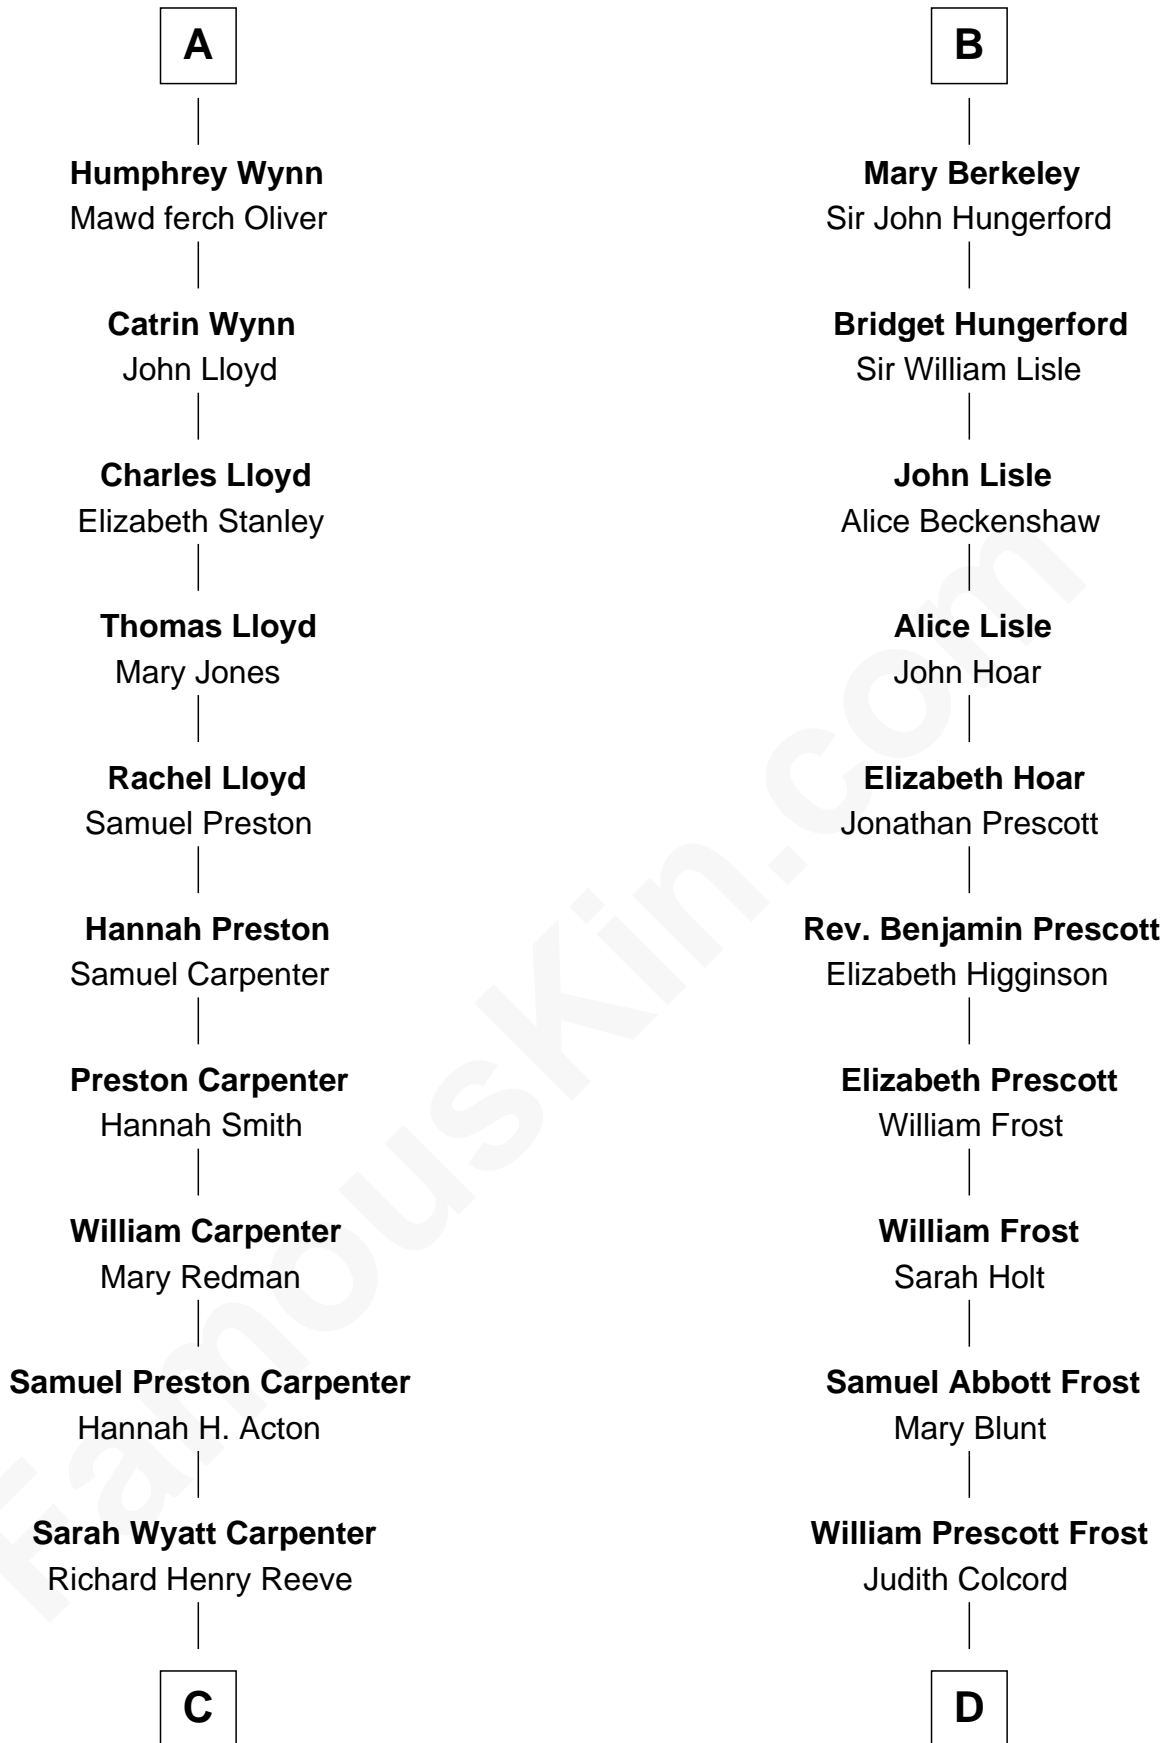

FamousKin.com
Relationship Chart of
Christopher Reeve
Movie Actor

18th cousin 2 times removed of
Robert Frost
Poet and Playwright

C

Augustus Henry Reeve
Margaretta Willis Baldwin

Richard Henry Reeve
Anne Conrad D'Olier

Franklin D'Olier Reeve
Barbara Pitney Lamb

Christopher Reeve
Movie Actor

D

William Prescott Frost
Isabella Moodie

Robert Frost
Poet and Playwright

FamousKin.com