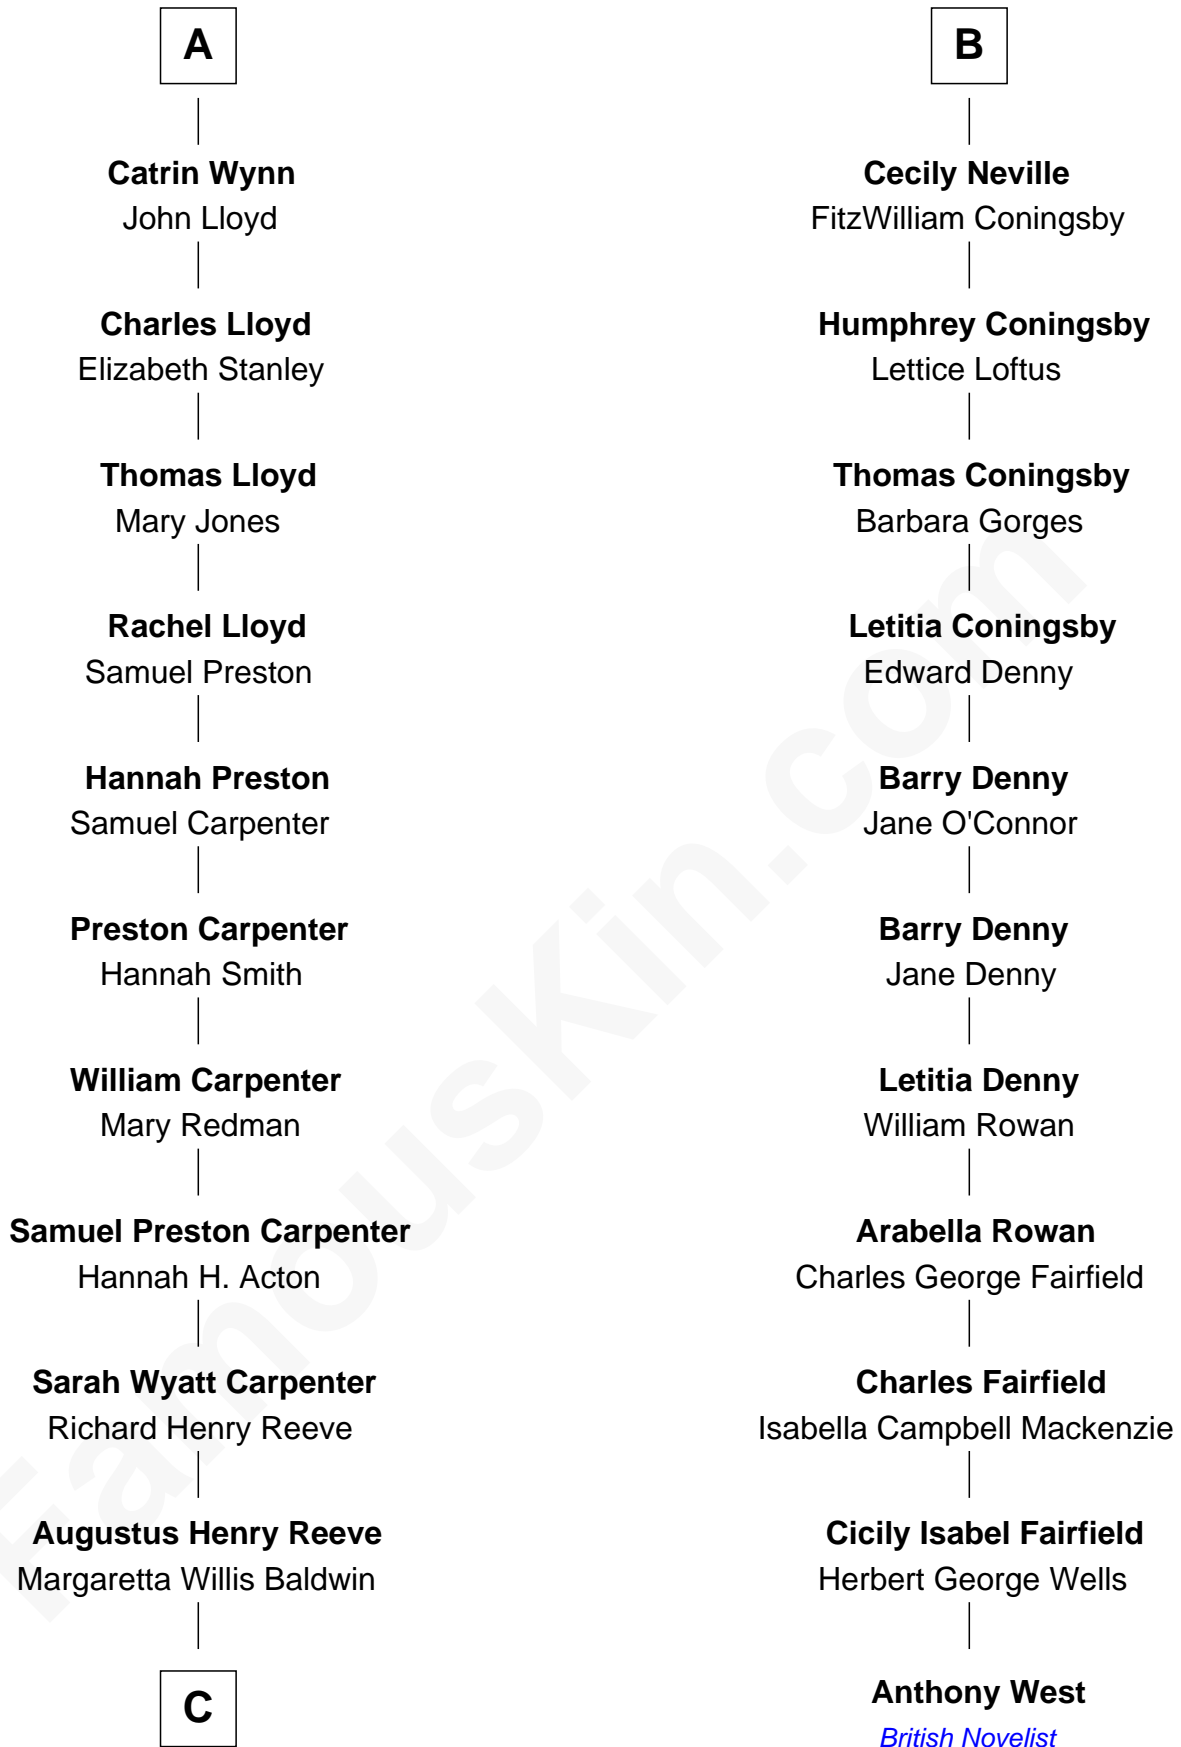

FamousKin.com
Relationship Chart of
Christopher Reeve
Movie Actor

17th cousin 2 times removed of

Anthony West
Novelist and writer for the New Yorker

C

Richard Henry Reeve

Anne Conrad D'Olier

Franklin D'Olier Reeve

Barbara Pitney Lamb

Christopher Reeve

Movie Actor

FamousKin.com