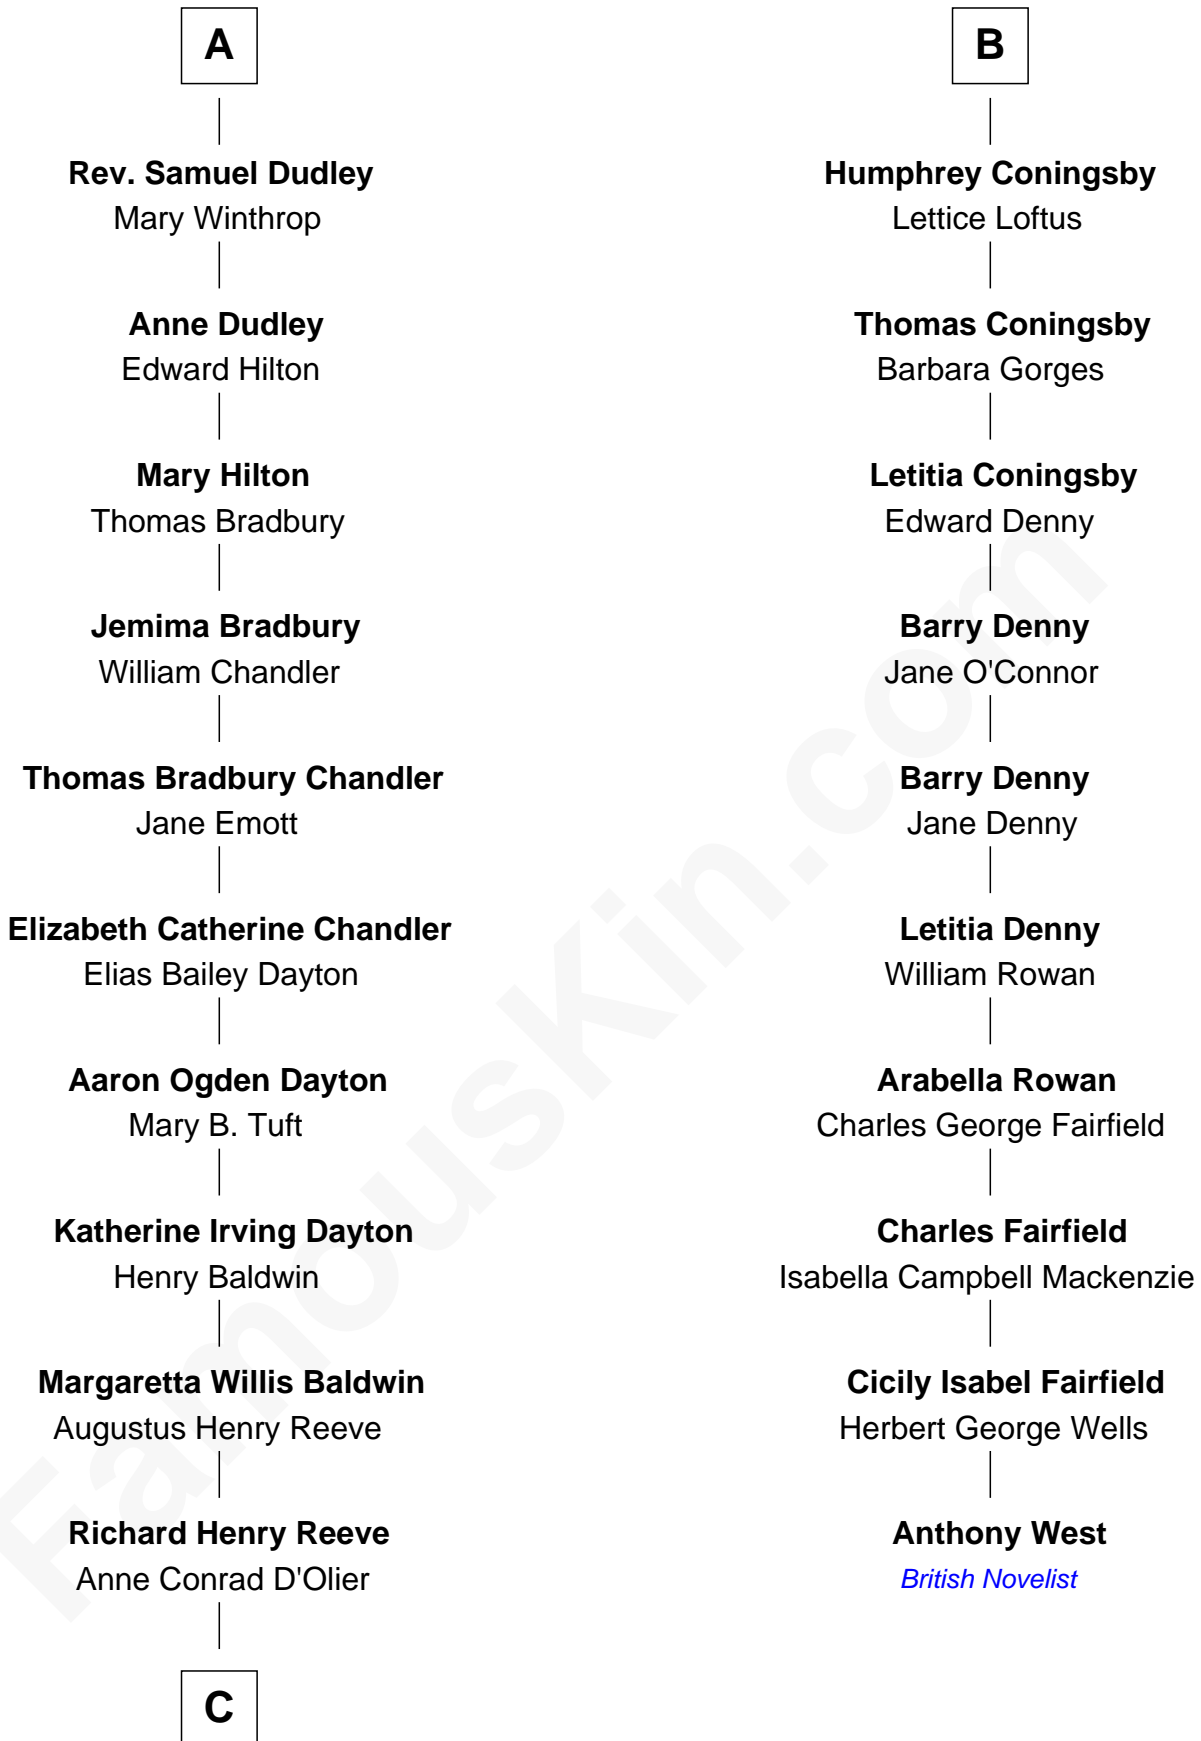

FamousKin.com
Relationship Chart of
Christopher Reeve
Movie Actor

16th cousin 2 times removed of

Anthony West
Novelist and writer for the New Yorker

C

Franklin D'Olier Reeve

Barbara Pitney Lamb

Christopher Reeve

Movie Actor

FamousKin.com