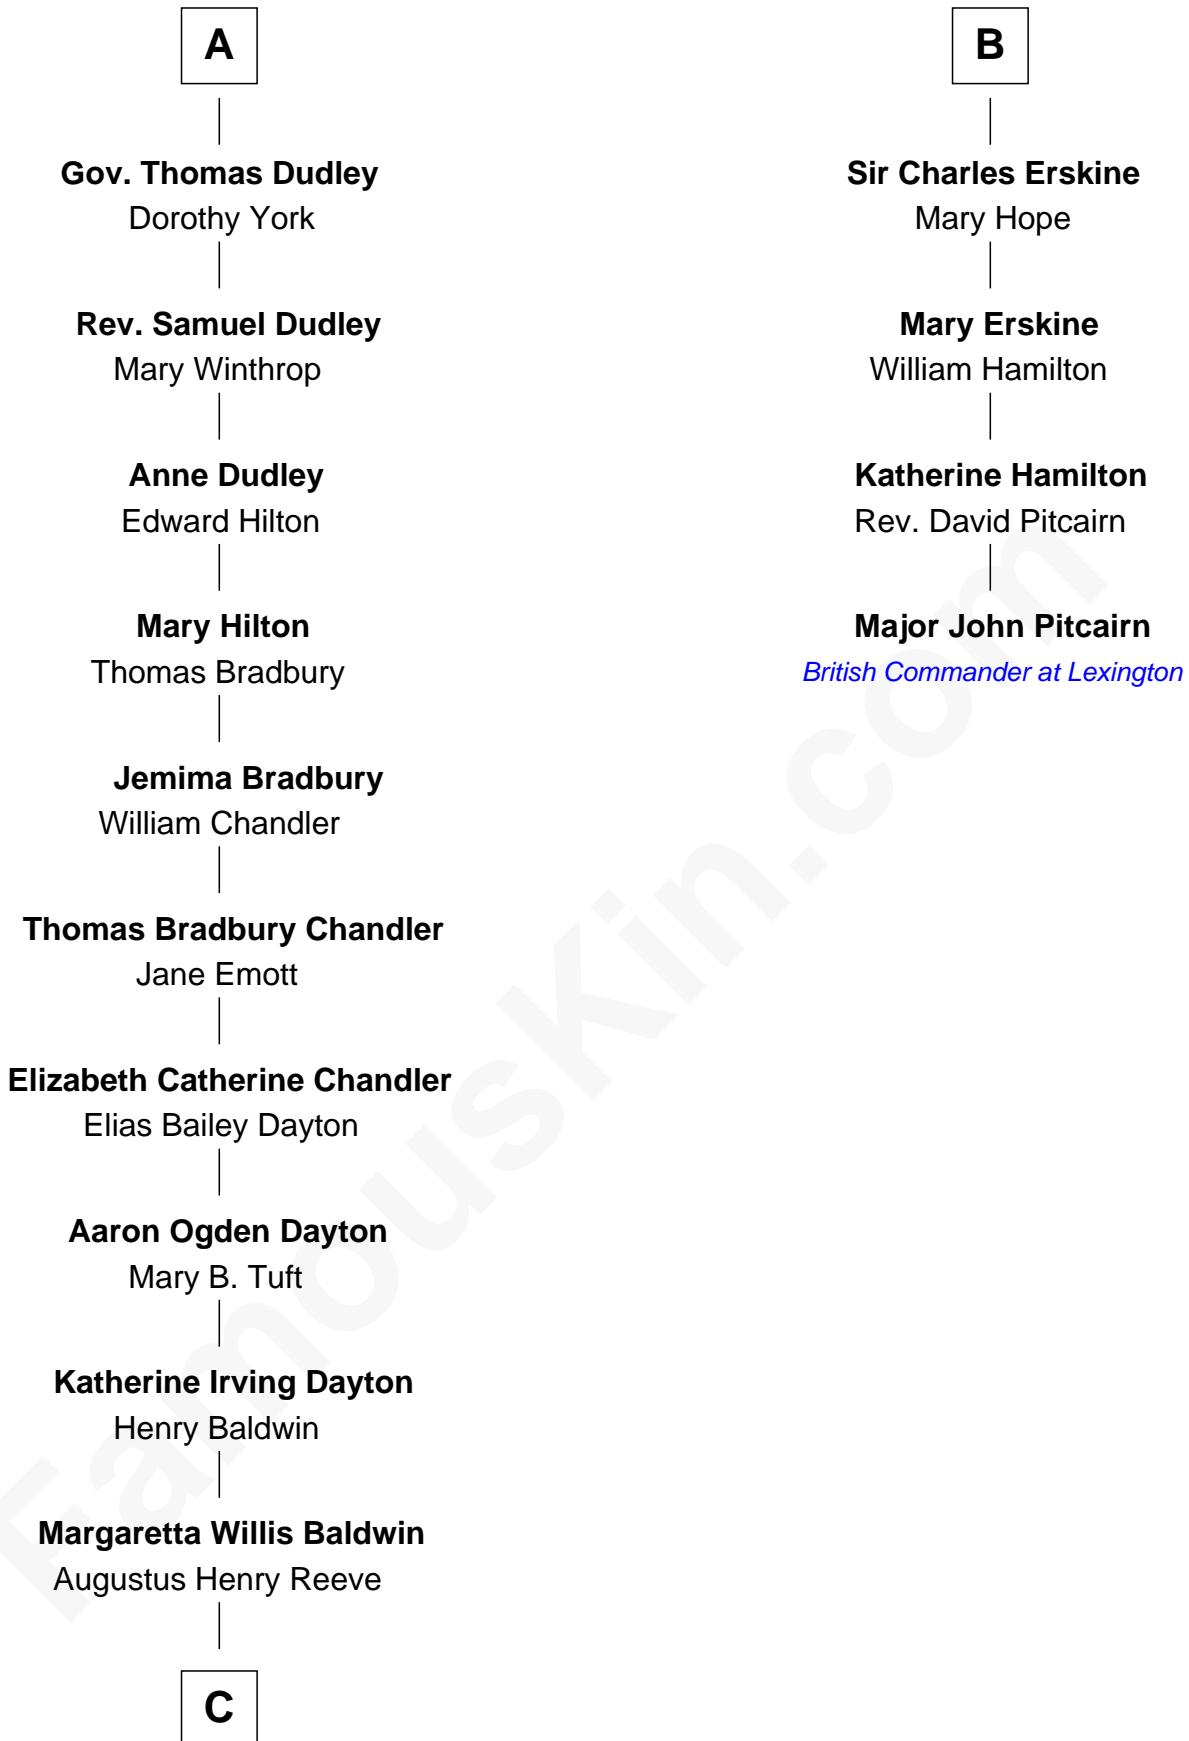

FamousKin.com

Relationship Chart of

Christopher Reeve

Movie Actor

10th cousin 9 times removed of

Major John Pitcairn
British Commander at Battle of Lexington

C

Richard Henry Reeve