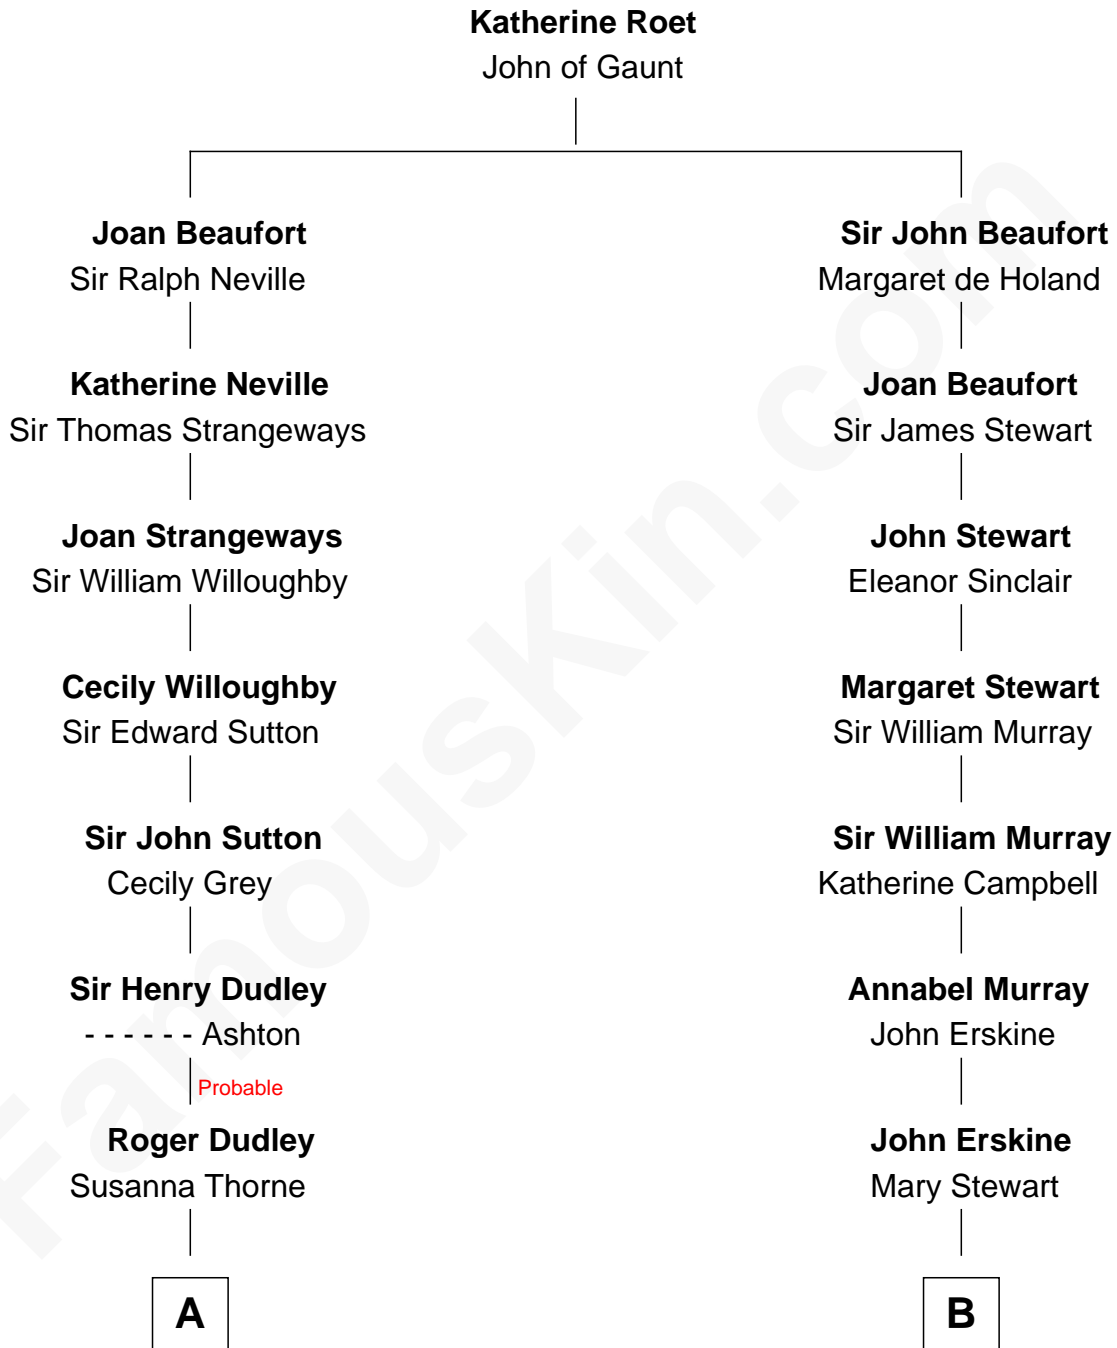

FamousKin.com

Relationship Chart of

Christopher Reeve

Movie Actor

10th cousin 9 times removed of

Major John Pitcairn
British Commander at Battle of Lexington

C

Richard Henry Reeve