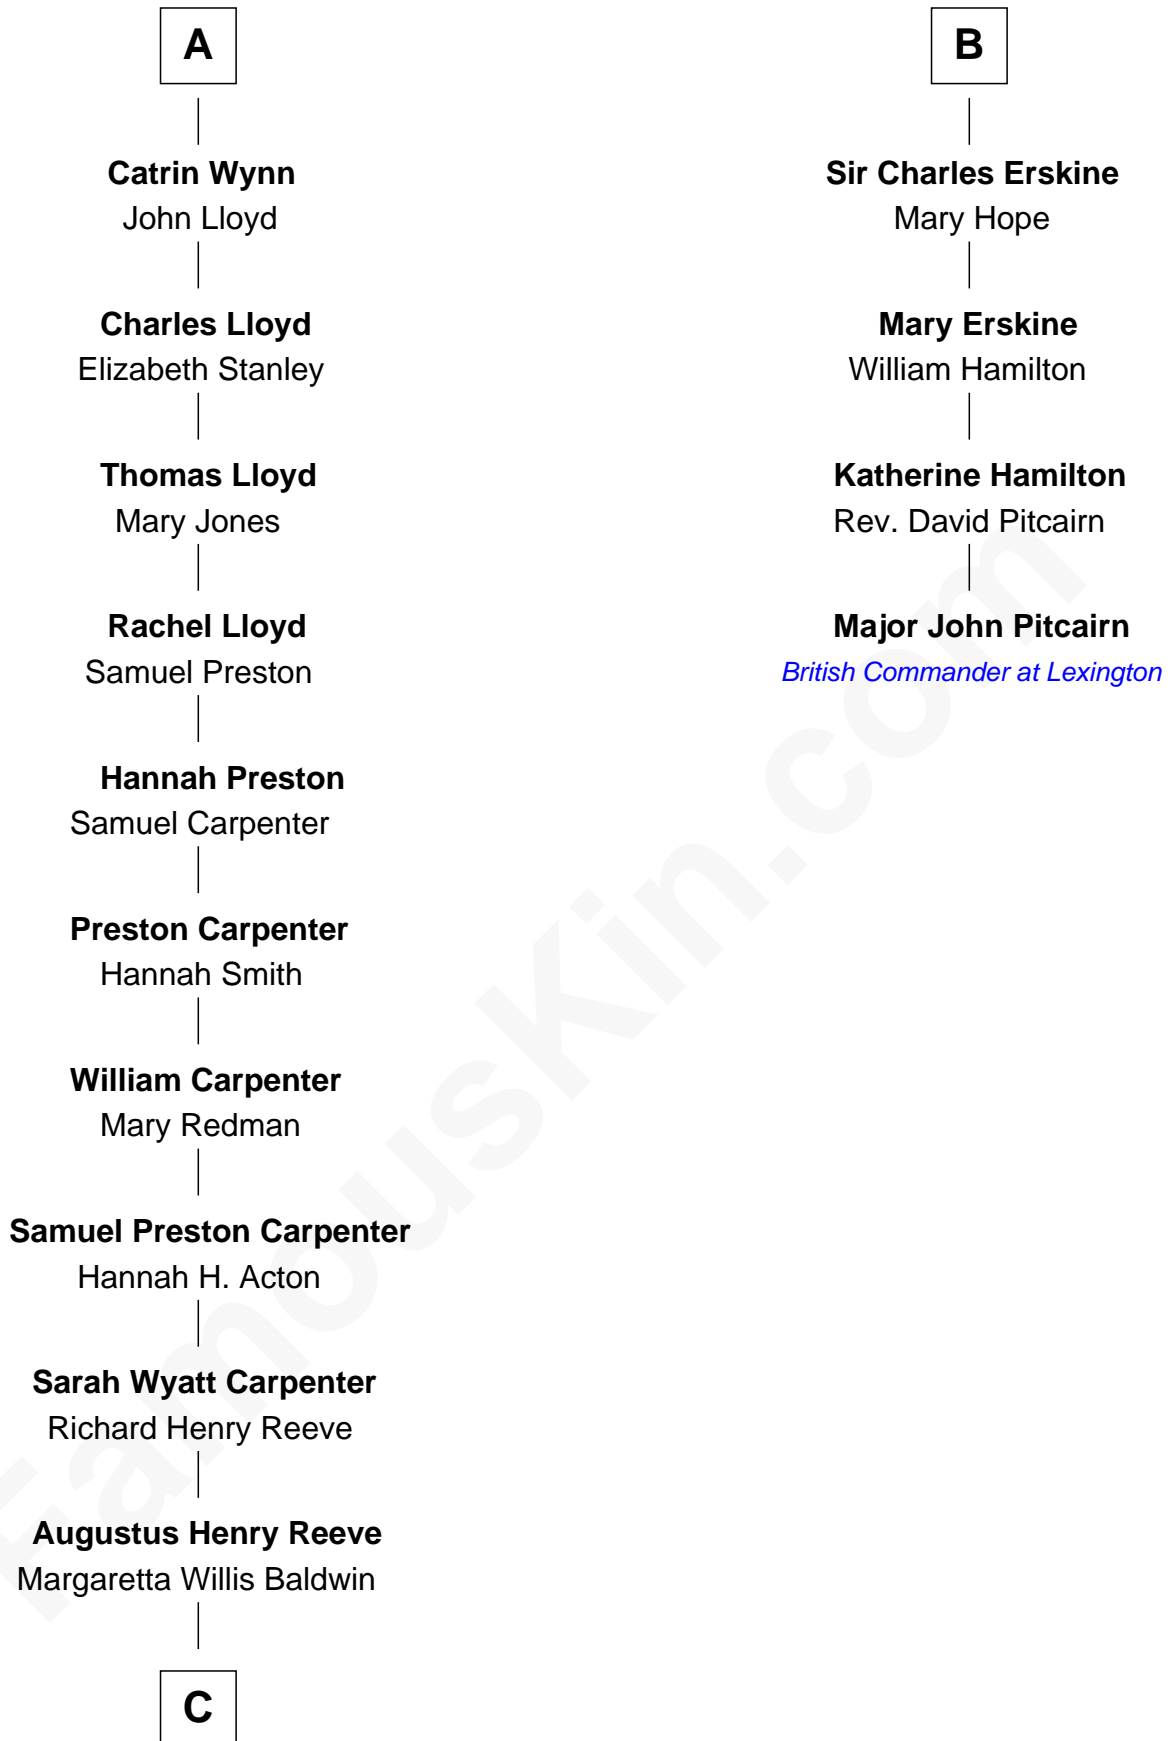

**FamousKin.com**  
**Relationship Chart of**  
**Christopher Reeve**  
*Movie Actor*

**10th cousin 9 times removed of**  
**Major John Pitcairn**  
*British Commander at Battle of Lexington*

**C**

**Richard Henry Reeve**

Anne Conrad D'Olier

**Franklin D'Olier Reeve**

Barbara Pitney Lamb

**Christopher Reeve**

*Movie Actor*

FamousKin.com