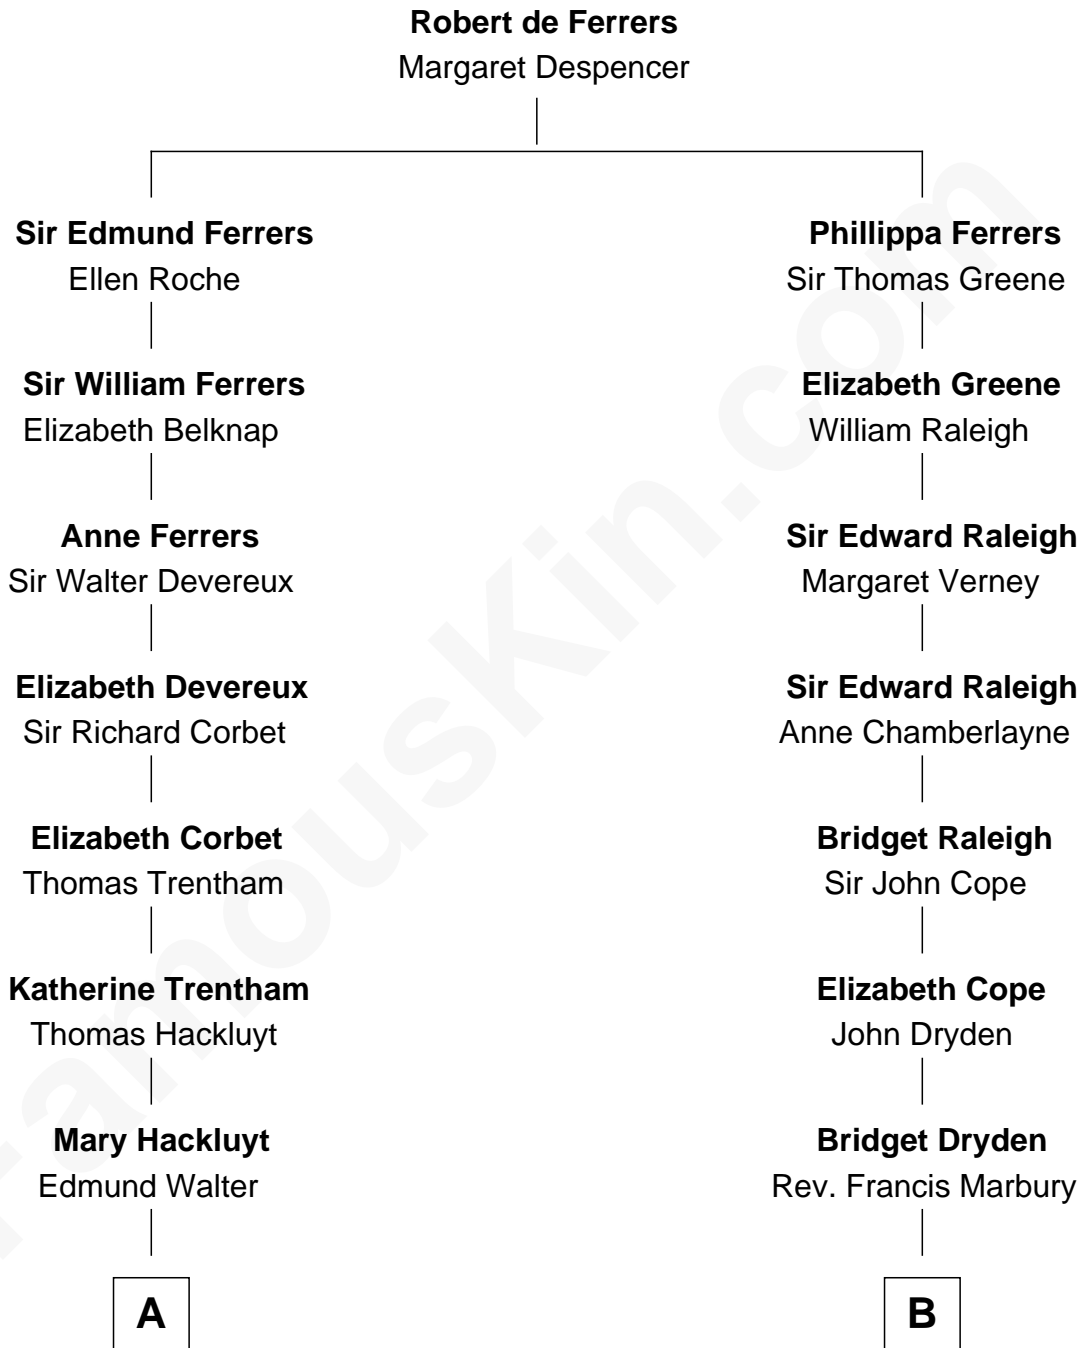

FamousKin.com
Relationship Chart of
Christopher Reeve
Movie Actor

17th cousin 2 times removed of

Marilyn Monroe
Actress, Model, and Singer

C

Richard Henry Reeve

Anne Conrad D'Olier

Franklin D'Olier Reeve

Barbara Pitney Lamb