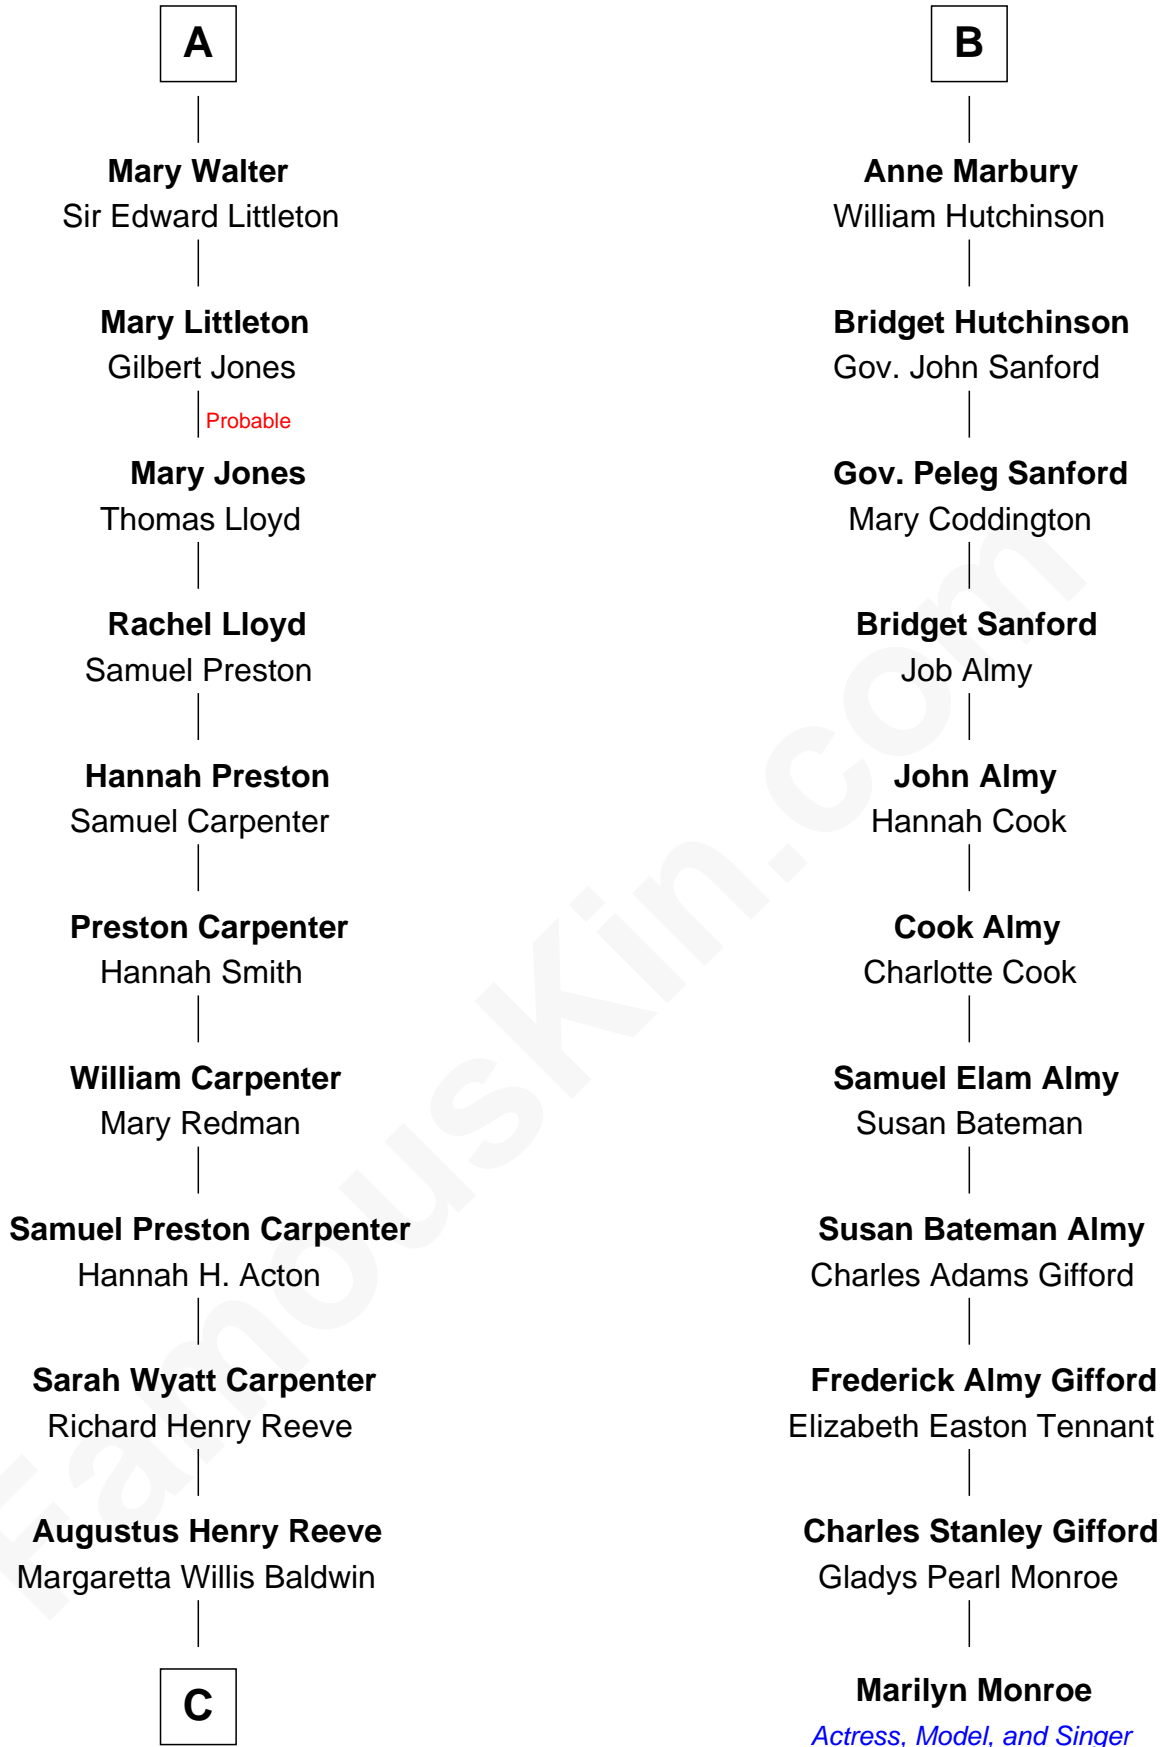

FamousKin.com
Relationship Chart of
Christopher Reeve
Movie Actor

17th cousin 2 times removed of

Marilyn Monroe
Actress, Model, and Singer

C

Richard Henry Reeve

Anne Conrad D'Olier

Franklin D'Olier Reeve

Barbara Pitney Lamb