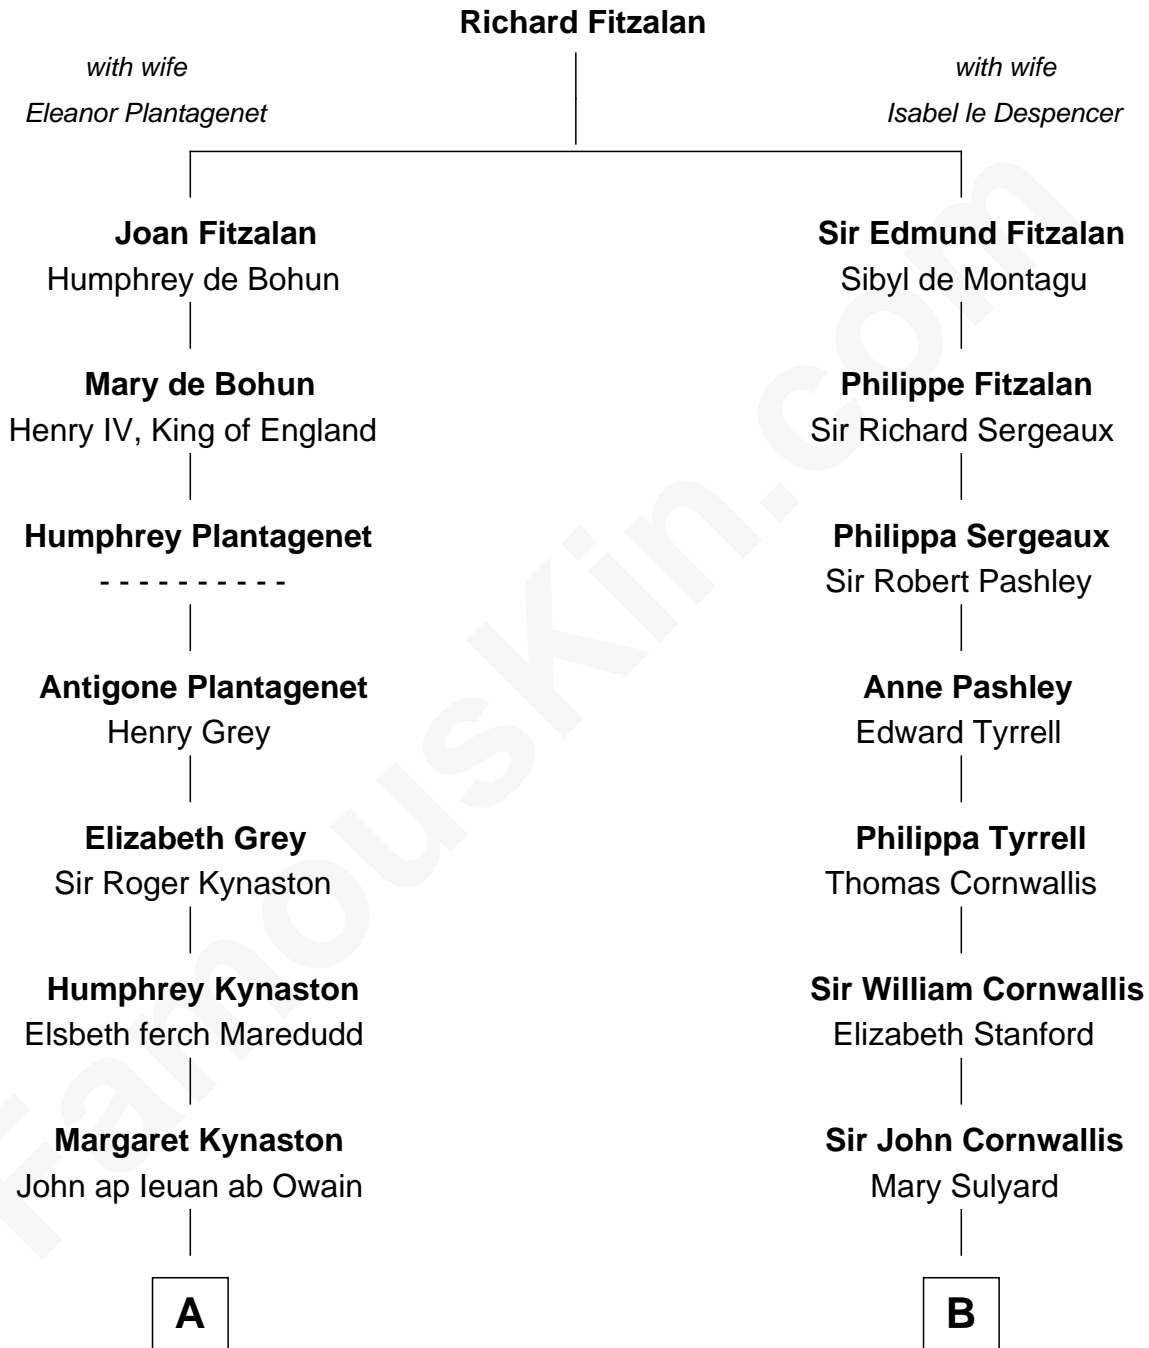

FamousKin.com Relationship Chart of

Christopher Reeve

Movie Actor

20th cousin of

Marilyn Monroe

Actress, Model, and Singer

C

Augustus Henry Reeve
Margaretta Willis Baldwin

Richard Henry Reeve
Anne Conrad D'Olier

Franklin D'Olier Reeve
Barbara Pitney Lamb

Christopher Reeve
Movie Actor

D

Elizabeth Cutting Easton
William Congdon Tennant

Elizabeth Easton Tennant
Frederick Almy Gifford

Charles Stanley Gifford
Gladys Pearl Monroe

Marilyn Monroe
Actress, Model, and Singer